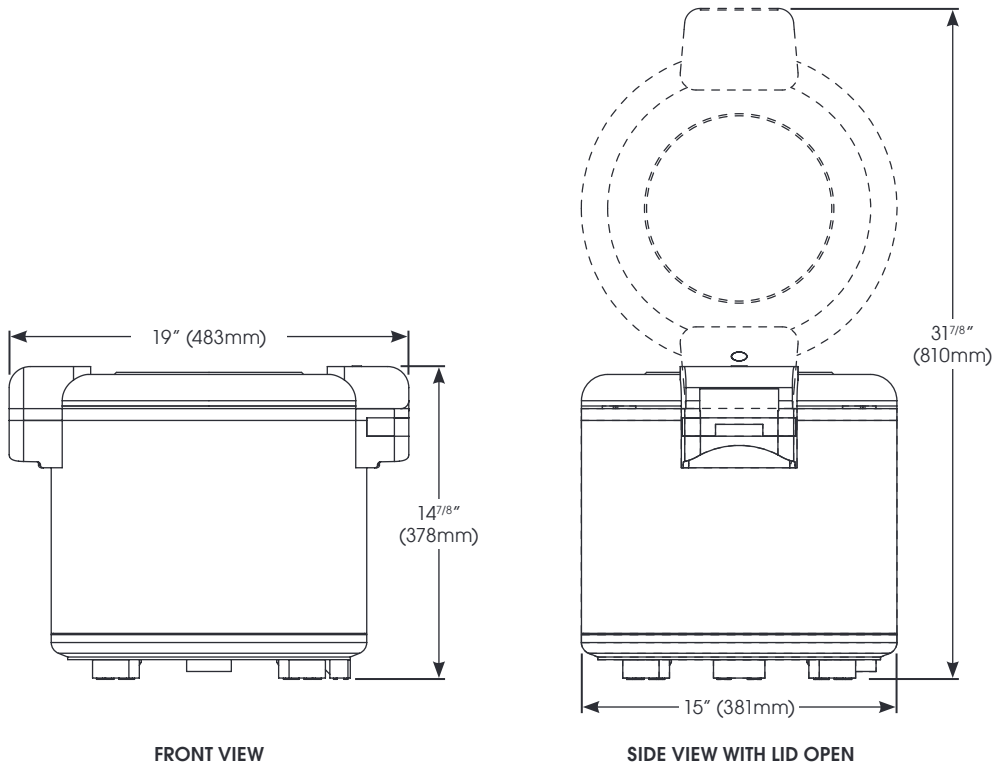

Headquarters: 888-946-2682
Showroom: 786-536-4656

equipsales@wincous.com

www.wincous.com

o Lodi, New Jersey
o Miami, Florida
o Las Vegas, Nevada

100 Cup Rice Warmer with Hinged Lid

Model: RW-S451

Specifications

MODEL	DESCRIPTION	OVERALL DIMENSIONS			VOLTS	HZ	WATTS	AMPS	PLUG	SHIP WEIGHT
		LENGTH	DEPTH	HEIGHT						
RW-S451	Rice Warmer with Hinged Lid	19" (483mm)	15" (381mm)	14-7/8" (378mm)	120	60	103	0.8	NEMA 5-15P	20.7 lbs (9.4 kgs)