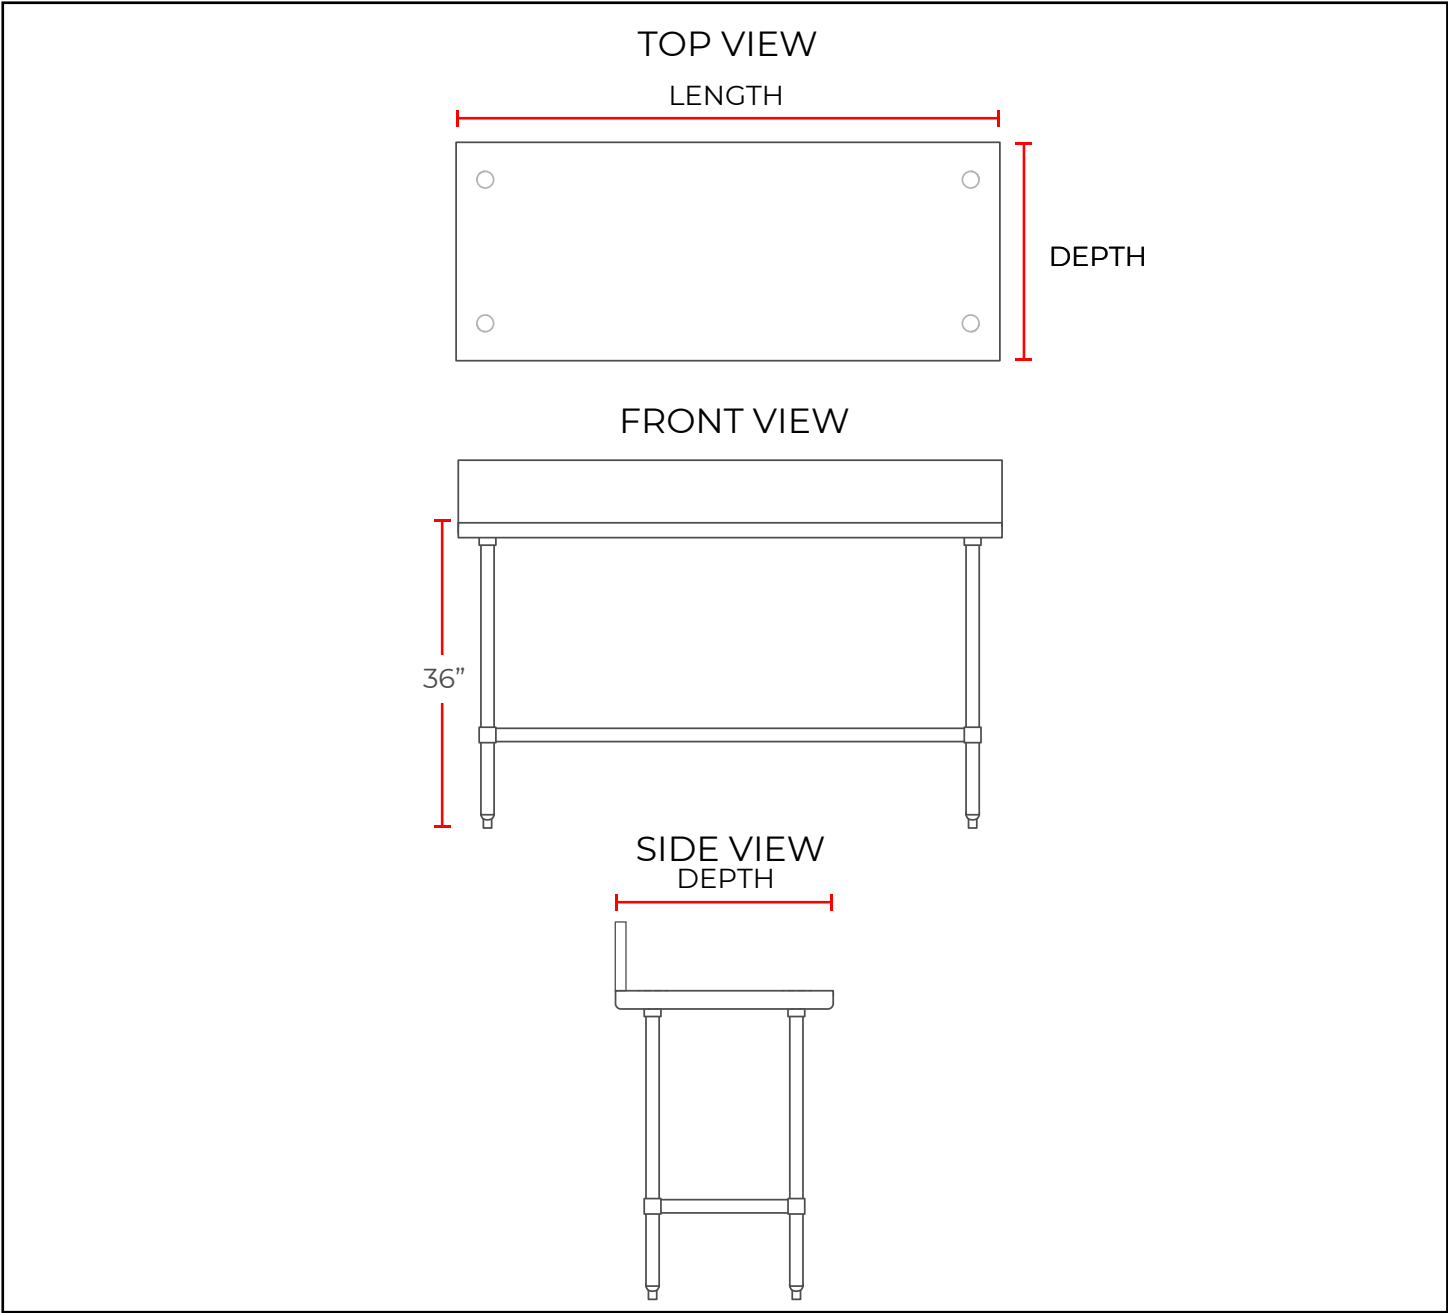

Project:	Quantity:
Model #:	Approval:

For Commercial Use Only

DIAGRAM

US Restaurant Group is a US supplier of premium quality commercial cooking, refrigeration and food preparation equipment. Our aim is simple. Produce industry-leading commercial restaurant equipment at reasonable prices, and back it all up with an easy to understand, no nonsense warranty that people can count on.