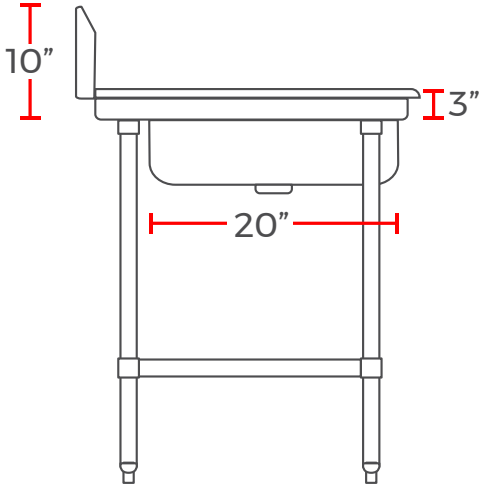

Project:	Quantity:
Model #:	Approval:

For Commercial Use Only

DIAGRAM

SIDE VIEW

US Restaurant Group is a US supplier of premium quality commercial cooking, refrigeration and food preparation equipment. Our aim is simple. Produce industry-leading commercial restaurant equipment at reasonable prices, and back it all up with an easy to understand, no nonsense warranty that people can count on.