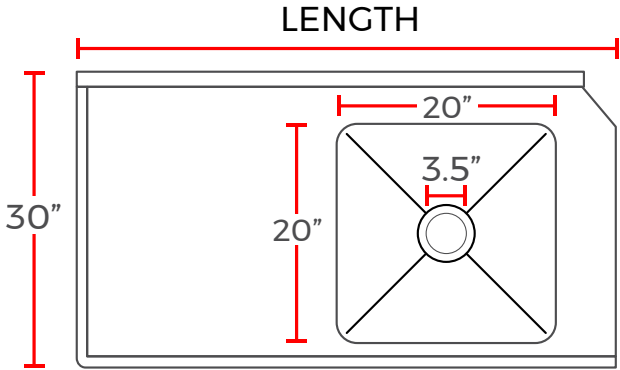

TOP VIEW

US Restaurant Group is a US supplier of premium quality commercial cooking, refrigeration and food preparation equipment. Our aim is simple. Produce industry-leading commercial restaurant equipment at reasonable prices, and back it all up with an easy to understand, no nonsense warranty that people can count on.