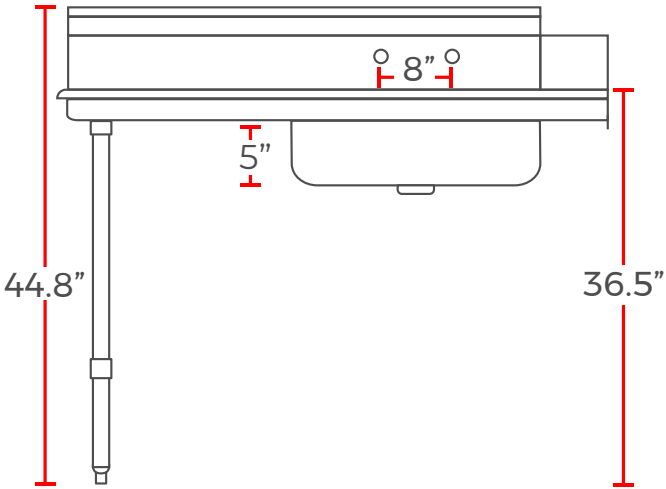

Project:	Quantity:
Model #:	Approval:

For Commercial Use Only

DIAGRAM

FRONT VIEW