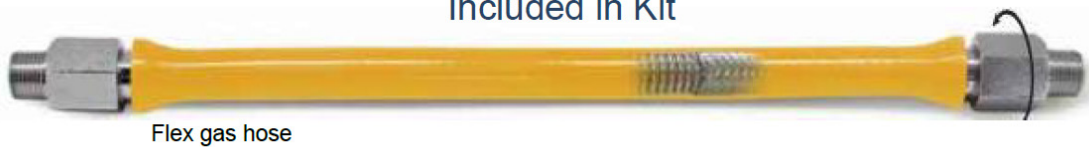

Easyflex Gas Hose Connector Kit with Quick Disconnect

INCLUDED IN KIT
Quick Disconnect
Restraining Cable
Valve (Full Port)
Elbow
FEATURES
Stainless Steel Braid
Yellow PVC Coating
360° Rotation
Zinc Coated Fittings
CSA_C_US, NSF Meets CSA standards for use in the United States of America and Canada.

SKU	Hose Length	Hose Diameter	Elbows	Quick Disconnect	Restraining cable	Full port valve
P-EFGC-034-36	36"	3/4"	2 PCS	1 PC	1 PC	1 PC
P-EFGC-034-48	48"	3/4"	2 PCS	1 PC	1 PC	1 PC
P-EFGC-034-60	60"	3/4"	2 PCS	1 PC	1 PC	1 PC

Included in Kit

ID	3/4"
Quick Disconnect	QD-034
Restraining Cable	Lengths : 36", 48", 60
Valve (Full Port)	FV-034
Elbow	EL-034-M