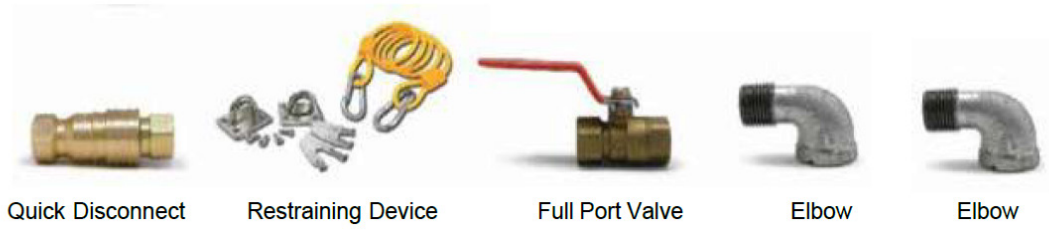

Easyflex Gas Hose Connector Kit with Quick Disconnect

INCLUDED IN KIT
Quick Disconnect
Restraining Cable
Valve (Full Port)
Elbow
FEATURES
Stainless Steel Braid
Yellow PVC Coating
360° Rotation
Zinc Coated Fittings
CSA_C_US, NSF Meets CSA standards for use in the United States of America and Canada.

SKU	Hose Length	Hose Diameter	Elbows	Quick Disconnect	Restraining cable	Full port valve
P-EFGC-034-36	36"	3/4"	2 PCS	1 PC	1 PC	1 PC
P-EFGC-034-48	48"	3/4"	2 PCS	1 PC	1 PC	1 PC
P-EFGC-034-60	60"	3/4"	2 PCS	1 PC	1 PC	1 PC

Included in Kit

ID	3/4"
Quick Disconnect	QD-034
Restraining Cable	Lengths : 36", 48", 60
Valve (Full Port)	FV-034
Elbow	EL-034-M