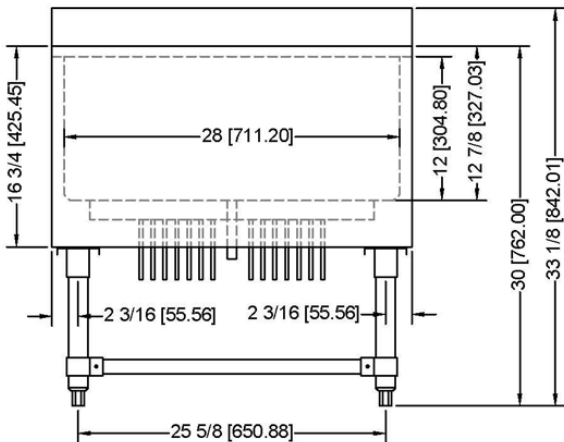

Prepline 18" x 30" 98 lb. Underbar Ice Bin with 7 Circuit Cold Plate and Bottle Holders

STANDARD FEATURES

- Heavy Duty 304 Stainless Steel Bin
- 15.2" X 28" X 12" Bowl Size
- 7 Circuit Post-Mix Cold Plate
- Includes Two Bottle Holders
- Built in 3" Backsplash
- Polyurethane Foam Insulation
- Adjustable Feet with Cross Bracing

Bring versatility, durability and convenience to your food prep routines with this Prepline 18"D x 30"L stainless steel underbar ice bin with post-mix cold plate.

TECHNICAL DATA

Model	Length	Width	Height	Backsplash Height	Ice Bin Length	Ice Bin Width	Ice Bin Depth	Capacity
PIB183012-7CPT	30"	18"	33.1"	3"	28"	15.2"	12"	98"

FRONT

SIDE

TOP