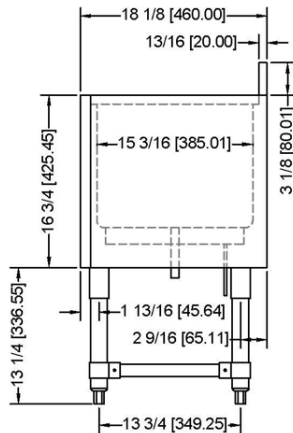

Prepline 18" x 30" 98 lb. Underbar Ice Bin with 7 Circuit Cold Plate and Bottle Holders

STANDARD FEATURES

- Heavy Duty 304 Stainless Steel Bin
- 15.2" X 28" X 12" Bowl Size
- 7 Circuit Post-Mix Cold Plate
- Includes Two Bottle Holders
- Built in 3" Backsplash
- Polyurethane Foam Insulation
- Adjustable Feet with Cross Bracing

Bring versatility, durability and convenience to your food prep routines with this Prepline 18"D x 30"L stainless steel underbar ice bin with post-mix cold plate.

TECHNICAL DATA

Model	Length	Width	Height	Backsplash Height	Ice Bin Length	Ice Bin Width	Ice Bin Depth	Capacity
PIB183012-7CPT	30"	18"	33.1"	3"	28"	15.2"	12"	98"

FRONT

SIDE

TOP