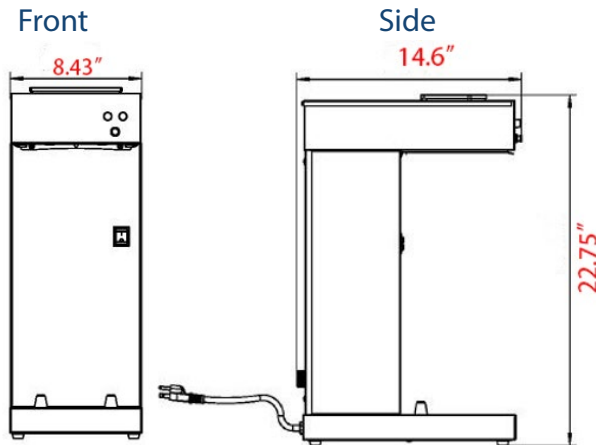

Prepline PCM1A Pourover Coffee Brewer with Airpot

FEATURES

- Stainless steel structure
- 56 cups (3.5 gallons) per hour
- Easy to use with toggle controller
- Compact design
- (1) Airpot and (25) filter paper included

ACCESSORIES

(25) Filter Paper

(1) Airpot

TECHNICAL DATA

SKU	PCM1A
MFR(Model)	(RUA-0001)
Exterior Dimension	14.6" x 8.43" x 22.75"
Packing Dimension	18.7" x 10.24" x 25.2"
Net Weight/Gross Weight	14.2lb./17.5lb.
Voltage/Amps/Hertz	120V/12.08A/50-60Hz
Wattage	1450W
Plug Type	5-15P
Material	Stainless Steel