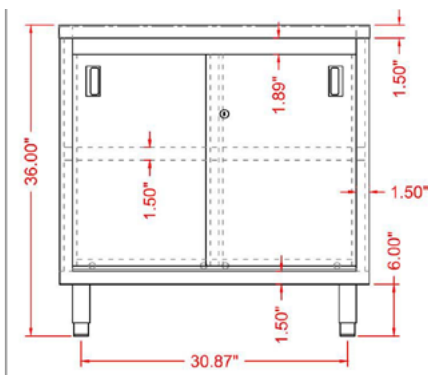

Project:	Quantity:
Model #:	Approval:

For Commercial Use Only

30" x 36" Stainless Steel Enclosed Base Work Table with Sliding Doors and Adjustable Shelf

STANDARD FEATURES

- Fully Enclosed Base Table
- 30"D x 36"L Worktop Area
- Stainless Steel Construction
- Sliding Doors
- Adjustable and Removable Shelf
- Adjustable S/S Bullet Feet
- **Optional 5" Height Backsplash**

Bring versatility, durability and convenience to your food prep routines with this Prepline 30"D x 36"L stainless steel enclosed base work tables.

TECHNICAL DATA

Model	Length	Width	Work Surface Height	Backsplash Height	Number of Doors	Stainless Steel Type
PC-3036	36"	30"	36"	/	2	430
PCB-3036	36"	30"	36"	5"	2	430

FRONT

SIDE

TOP