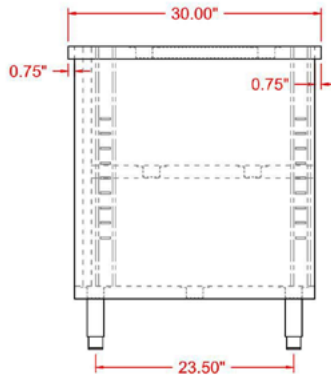

Project:	Quantity:
Model #:	Approval:

For Commercial Use Only

30" x 36" Stainless Steel Enclosed Base Work Table with Sliding Doors and Adjustable Shelf

STANDARD FEATURES

- Fully Enclosed Base Table
- 30"D x 36"L Worktop Area
- Stainless Steel Construction
- Sliding Doors
- Adjustable and Removable Shelf
- Adjustable S/S Bullet Feet
- **Optional 5" Height Backsplash**

Bring versatility, durability and convenience to your food prep routines with this Prepline 30"D x 36"L stainless steel enclosed base work tables.

TECHNICAL DATA

Model	Length	Width	Work Surface Height	Backsplash Height	Number of Doors	Stainless Steel Type
PC-3036	36"	30"	36"	/	2	430
PCB-3036	36"	30"	36"	5"	2	430

FRONT

SIDE

TOP