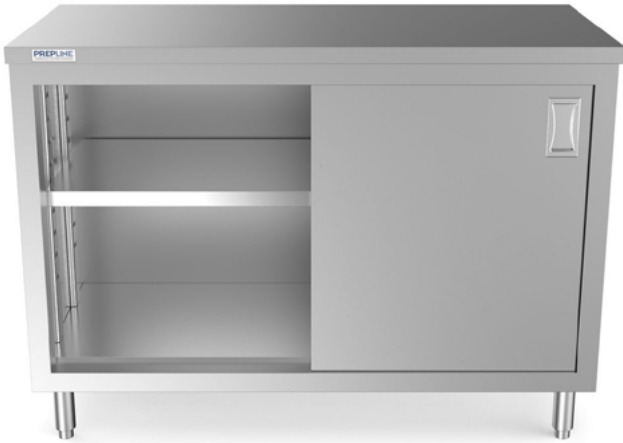

<b>Project:</b>	<b>Quantity:</b>
<b>Model #:</b>	<b>Approval:</b>

*For Commercial Use Only*

**24" x 48" Stainless Steel Enclosed Base Work Table with Sliding Doors and Adjustable Shelf**

**STANDARD FEATURES**

- Fully Enclosed Base Table
- 24"D x 48"L Worktop Area
- Stainless Steel Construction
- Sliding Doors
- Adjustable and Removable Shelf
- Adjustable S/S Bullet Feet
- **Optional 5" Height Backsplash**

Bring versatility, durability and convenience to your food prep routines with this Prepline 24"D x 48"L stainless steel enclosed base work tables.

**TECHNICAL DATA**

Model	Length	Width	Work Surface Height	Backsplash Height	Number of Doors	Stainless Steel Type
PC-2448	48"	24"	36"	/	2	430
PCB-2448	48"	24"	36"	5"	2	430

FRONT

SIDE

TOP