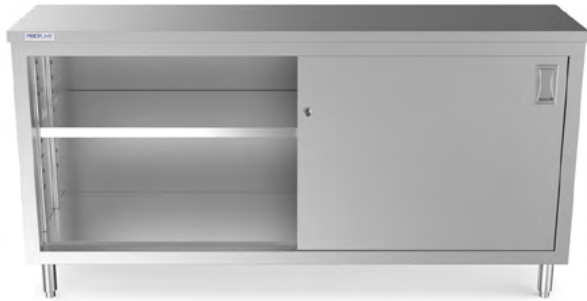

Project:	Quantity:
Model #:	Approval:

For Commercial Use Only

PC-1872 Stainless Steel Enclosed Base Work Table with Sliding Doors and Adjustable Shelf

STANDARD FEATURES

- Fully Enclosed Base Table
- 18"D x 72"L Worktop Area
- Stainless Steel Construction
- Lockable Sliding Doors
- Adjustable and Removable Shelf
- Adjustable S/S Bullet Feet
- **Optional 5" Backsplash**

Bring versatility, durability and convenience to your food prep routines with this Prepline PC-1872 18"D x 72"L stainless steel enclosed base work tables.

TECHNICAL DATA

Model	Length	Width	Height	Door Style	Number of Doors	Stainless Steel Type	Table Style
PC-1872	72"	18"	36"	Sliding	2	430	Enclosed Base

SKU: PC-1872

FRONT

SIDE

TOP