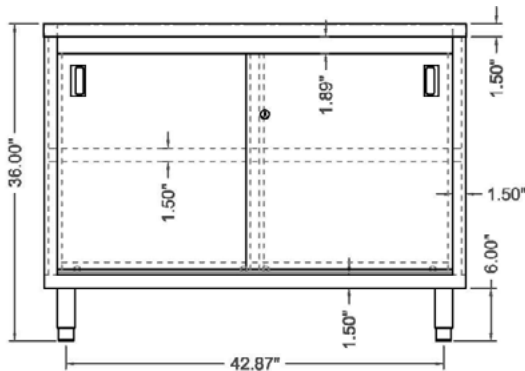

TECHNICAL DATA

Model	Length	Width	Height	Door Style	Number of Doors	Stainless Steel Type	Table Style
PC-1848	48"	18"	36"	Sliding	2	430	Enclosed Base

SKU: PC-1848

FRONT

SIDE