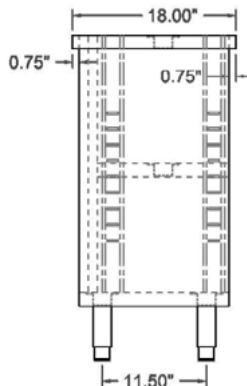

Project:	Quantity:
Model #:	Approval:

For Commercial Use Only

PC-1848 Stainless Steel Enclosed Base Work Table with Sliding Doors and Adjustable Shelf

STANDARD FEATURES

- Fully Enclosed Base Table
- 18"D x 48"L Worktop Area
- Stainless Steel Construction
- Lockable Sliding Doors
- Adjustable and Removable Shelf
- Adjustable S/S Bullet Feet
- **Optional 5" Backsplash**

Bring versatility, durability and convenience to your food prep routines with this Prepline PC-1848 18"D x 48"L stainless steel enclosed base work tables.

TECHNICAL DATA

Model	Length	Width	Height	Door Style	Number of Doors	Stainless Steel Type	Table Style
PC-1848	48"	18"	36"	Sliding	2	430	Enclosed Base

SKU: PC-1848

FRONT

SIDE

TOP