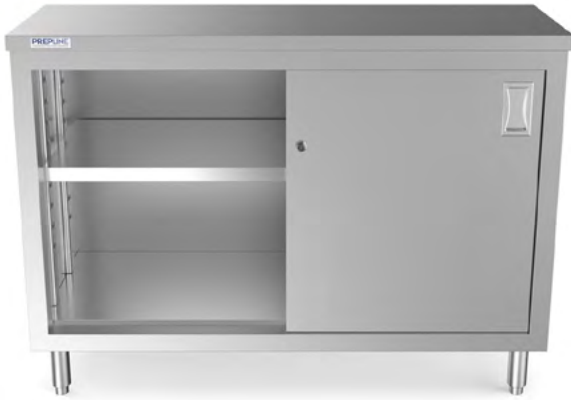

Project:	Quantity:
Model #:	Approval:

For Commercial Use Only

PC-1848 Stainless Steel Enclosed Base Work Table with Sliding Doors and Adjustable Shelf

STANDARD FEATURES

- Fully Enclosed Base Table
- 18"D x 48"L Worktop Area
- Stainless Steel Construction
- Lockable Sliding Doors
- Adjustable and Removable Shelf
- Adjustable S/S Bullet Feet
- **Optional 5" Backsplash**

Bring versatility, durability and convenience to your food prep routines with this Prepline PC-1848 18"D x 48"L stainless steel enclosed base work tables.

TECHNICAL DATA

Model	Length	Width	Height	Door Style	Number of Doors	Stainless Steel Type	Table Style
PC-1848	48"	18"	36"	Sliding	2	430	Enclosed Base

SKU: PC-1848

FRONT

SIDE

TOP