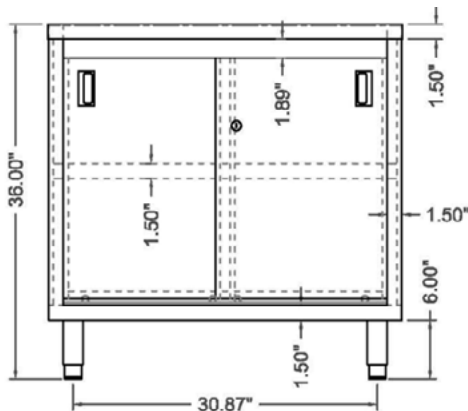

TECHNICAL DATA

Model	Length	Width	Height	Door Style	Number of Doors	Stainless Steel Type	Table Style
PC-1836	36"	18"	36"	Sliding	2	430	Enclosed Base

SKU: PC-1836

FRONT