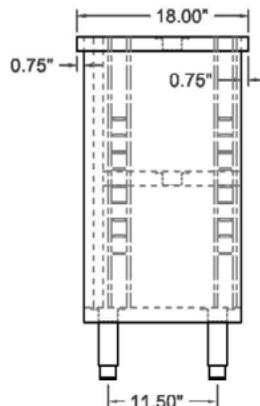

Project:	Quantity:
Model #:	Approval:

For Commercial Use Only

PC-1836 Stainless Steel Enclosed Base Work Table with Sliding Doors and Adjustable Shelf

STANDARD FEATURES

- Fully Enclosed Base Table
- 18"D x 36"L Worktop Area
- Stainless Steel Construction
- Lockable Sliding Doors
- Adjustable and Removable Shelf
- Adjustable S/S Bullet Feet
- **Optional 5" Backsplash**

Bring versatility, durability and convenience to your food prep routines with this Prepline PC-1836 18"D x 36"L stainless steel enclosed base work tables.

TECHNICAL DATA

Model	Length	Width	Height	Door Style	Number of Doors	Stainless Steel Type	Table Style
PC-1836	36"	18"	36"	Sliding	2	430	Enclosed Base

SKU: PC-1836

SIDE

TOP