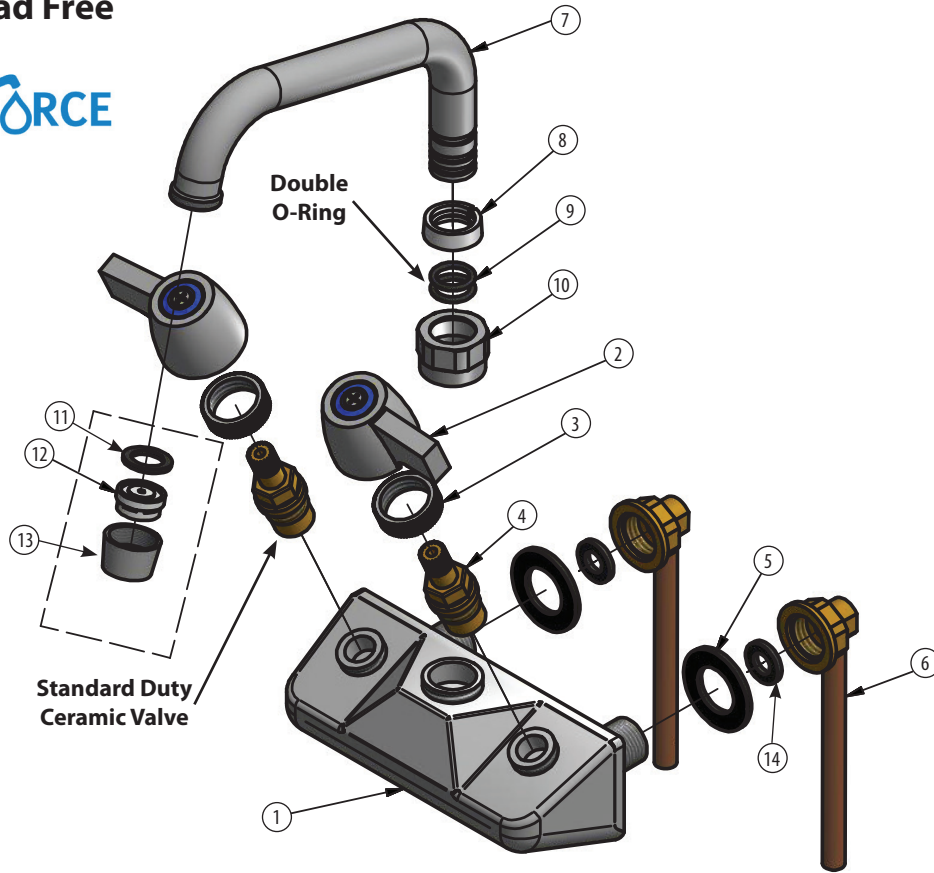

Product Specifications:

- 1/4 Turn Ceramic Cartridges
- Color Coded Hot & Cold Indicators
- Double O-Ring Spout Seal
- High Polished Nickel Chrome Finish
- Lead Free Compliant
- Full Replacement Parts Available
- 2 GPM Flow Rate

Product Detail:

Model Number	DIM. A	DIM. B	DIM. C
BKF-W2-6-G	1.88" [47.6]	4.16" [105.6]	6" [152.4]
BKF-W2-8-G	2.31" [58.7]	4.56" [115.8]	8" [203.2]
BKF-W2-10-G	2.69" [68.3]	4.88" [123.8]	10" [254]
BKF-W2-12-G	3.09" [78.6]	5.31" [134.9]	12" [304.8]
BKF-W2-14-G	3.5" [88.9]	5.75" [146]	14" [355.6]
BKF-W2-16-G	3.88" [98.4]	6.09" [154.8]	16" [406.4]

Certifications:

Certified to NSF/ANSI 61 Section 9-G

PRODUCT SPECIFICATION SHEET

RESOURCES

4" Splash Mount Shallow Standard Duty Faucet with Swing Spout

Model: BKF-W2-G, Lead Free

Exploded Parts Detail:

Diagram #	Quantity	Part Number	Description
1	1	BKF-W2-XX-G	Faucet Body
2	2	BK-DBH	Handle
3	2	BKF-HV/CV-TN	Valve Trim Nut
4	2	(1)BKF-W-CV-G & (1)BKF-W-HV-G	Ceramic Valves
5	2	BKF-W-MW	Washer
6	2	BKF-90-Conn	Brass w/ O-Ring Seal
7	1	BKF-SPT-XX-G	Spout
8	1	BKF-SPT-SPACER	Spacer
9	1	BKF-SPT-ORING	O-Ring
10	1	BKF-SPT-NUT	Spout Nut
11	1	BKF-SPT-AER-W	Aerator Washer
12	1	BKF-SPT-AER	Aerator
13	1	BKF-AER-NOZZLE	Nozzle
14	2	BKF-90-CONN-W	Washer

Optional Spouts & Parts:

- Standard Duty Gooseneck Spout**
BKF-SPT-3G-G, BKF-SPT-5G-G
BKF-SPT-8G-G
- Standard Duty DJ Swing Spout**
BKF-SPT-18-G
- Standard Duty Swing Spout**
BKF-SPT-6-G, BKF-SPT-8-G
BKF-SPT-10-G, BKF-SPT-12-G
BKF-SPT-14-G, BKF-SPT-16-G
- BKF-C414-VR**
Vandal Resistant Aerator - .5 GPM