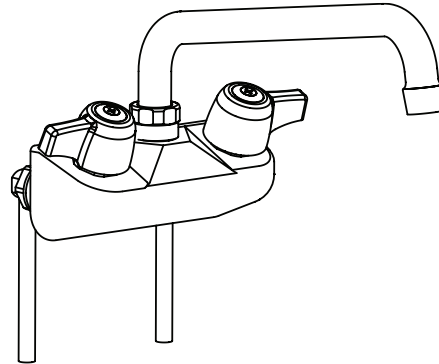

Use your smart phone to scan the above QR code to visit our website: www.bk-resources.com

4" Splash Mount Shallow Standard Duty Faucet with Swing Spout

Model: BKF-W2-G, Lead Free

Options:

BKF-C414-VR
Vandal Resistant Aerator - .5 GPM

Product Specifications:

- 1/4 Turn Ceramic Cartridges
- Color Coded Hot & Cold Indicators
- Double O-Ring Spout Seal
- High Polished Nickel Chrome Finish
- Lead Free Compliant
- Full Replacement Parts Available
- 2 GPM Flow Rate

Product Detail:

Model Number	DIM. A	DIM. B	DIM. C
BKF-W2-6-G	1.88" [47.6]	4.16" [105.6]	6" [152.4]
BKF-W2-8-G	2.31" [58.7]	4.56" [115.8]	8" [203.2]
BKF-W2-10-G	2.69" [68.3]	4.88" [123.8]	10" [254]
BKF-W2-12-G	3.09" [78.6]	5.31" [134.9]	12" [304.8]
BKF-W2-14-G	3.5" [88.9]	5.75" [146]	14" [355.6]
BKF-W2-16-G	3.88" [98.4]	6.09" [154.8]	16" [406.4]

Certifications:

Certified to NSF/ANSI 61 Section 9-G

PRODUCT SPECIFICATION SHEET

RESOURCES

4" Splash Mount Shallow Standard Duty Faucet with Swing Spout

Model: BKF-W2-G, Lead Free

Exploded Parts Detail:

Diagram #	Quantity	Part Number	Description
1	1	BKF-W2-XX-G	Faucet Body
2	2	BK-DBH	Handle
3	2	BKF-HV/CV-TN	Valve Trim Nut
4	2	(1)BKF-W-CV-G & (1)BKF-W-HV-G	Ceramic Valves
5	2	BKF-W-MW	Washer
6	2	BKF-90-Conn	Brass w/ O-Ring Seal
7	1	BKF-SPT-XX-G	Spout
8	1	BKF-SPT-SPACER	Spacer
9	1	BKF-SPT-ORING	O-Ring
10	1	BKF-SPT-NUT	Spout Nut
11	1	BKF-SPT-AER-W	Aerator Washer
12	1	BKF-SPT-AER	Aerator
13	1	BKF-AER-NOZZLE	Nozzle
14	2	BKF-90-CONN-W	Washer