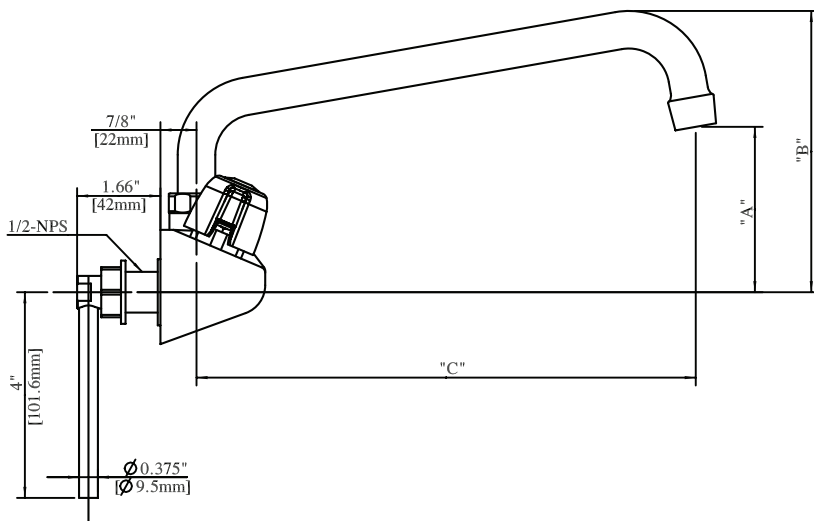

Use your smart phone to scan the above QR code to visit our website: www.bk-resources.com

4" Splash Mount Shallow Standard Duty Faucet with Swing Spout

Model: BKF-W2-G, Lead Free

Options:

BKF-C414-VR
Vandal Resistant Aerator - .5 GPM

Product Specifications:

- 1/4 Turn Ceramic Cartridges
- Color Coded Hot & Cold Indicators
- Double O-Ring Spout Seal
- High Polished Nickel Chrome Finish
- Lead Free Compliant
- Full Replacement Parts Available
- 2 GPM Flow Rate

Product Detail:

Model Number	DIM. A	DIM. B	DIM. C
BKF-W2-6-G	1.88" [47.6]	4.16" [105.6]	6" [152.4]
BKF-W2-8-G	2.31" [58.7]	4.56" [115.8]	8" [203.2]
BKF-W2-10-G	2.69" [68.3]	4.88" [123.8]	10" [254]
BKF-W2-12-G	3.09" [78.6]	5.31" [134.9]	12" [304.8]
BKF-W2-14-G	3.5" [88.9]	5.75" [146]	14" [355.6]
BKF-W2-16-G	3.88" [98.4]	6.09" [154.8]	16" [406.4]