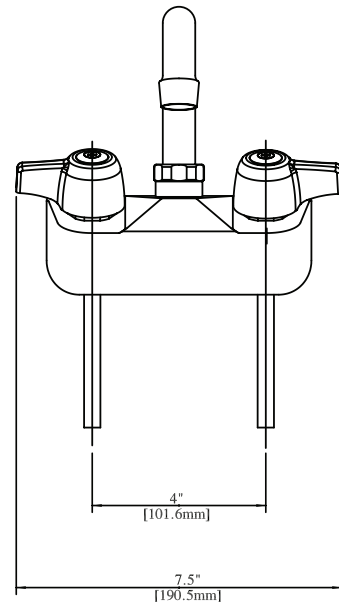

Use your smart phone to scan the above QR code to visit our website: www.bk-resources.com

4" Splash Mount Shallow Standard Duty Faucet with Swing Spout

Model: BKF-W2-G, Lead Free

Options:

BKF-C414-VR
Vandal Resistant Aerator - .5 GPM

Product Specifications:

- 1/4 Turn Ceramic Cartridges
- Color Coded Hot & Cold Indicators
- Double O-Ring Spout Seal
- High Polished Nickel Chrome Finish
- Lead Free Compliant
- Full Replacement Parts Available
- 2 GPM Flow Rate

Product Detail:

Model Number	DIM. A	DIM. B	DIM. C
BKF-W2-6-G	1.88" [47.6]	4.16" [105.6]	6" [152.4]
BKF-W2-8-G	2.31" [58.7]	4.56" [115.8]	8" [203.2]
BKF-W2-10-G	2.69" [68.3]	4.88" [123.8]	10" [254]
BKF-W2-12-G	3.09" [78.6]	5.31" [134.9]	12" [304.8]
BKF-W2-14-G	3.5" [88.9]	5.75" [146]	14" [355.6]
BKF-W2-16-G	3.88" [98.4]	6.09" [154.8]	16" [406.4]

Certifications:

Certified to NSF/ANSI 61 Section 9-G

PRODUCT SPECIFICATION SHEET

RESOURCES