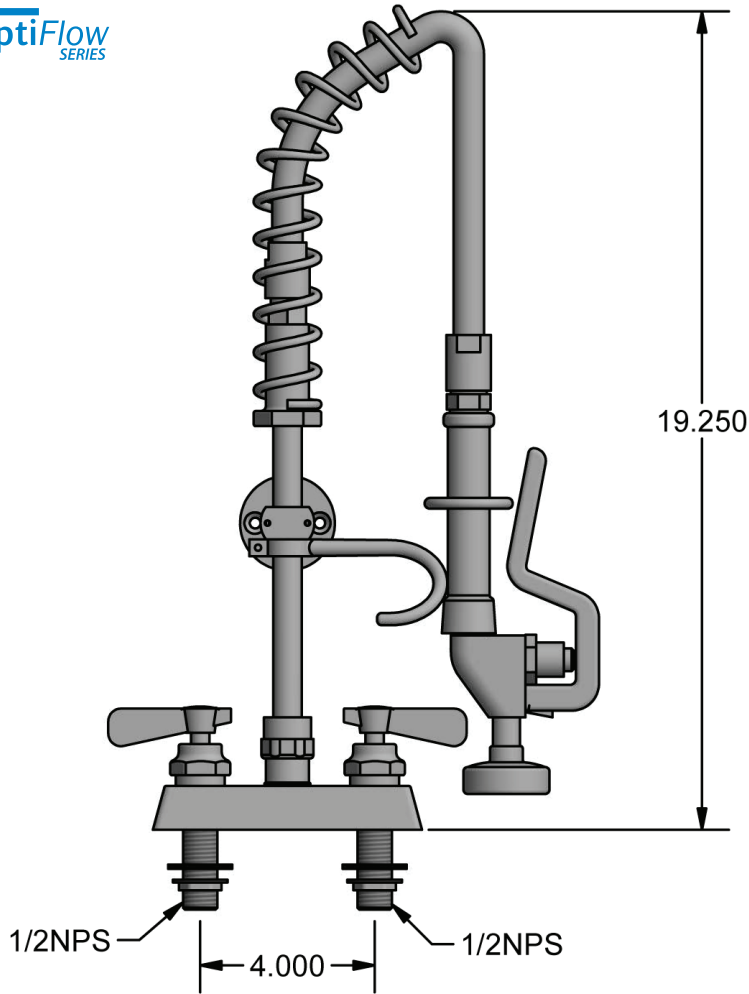

Use your smart phone to scan the above QR code to visit our website: www.bk-resources.com

4" Deck Mount Mini Pre-Rinse

Model: BKF-4DM-MINI, Lead Free

Product Specifications:

- Reduced Size for Food Trucks and Other Tight Spaces
- BK-PRV-1-G 1.0 GPM Pre-Rinse Spray Head
- Triple-Ply Hose Rated to 300 PSI
- 1/4 Turn Ceramic Cartridges
- Integral Check Valves
- Color Coded Hot & Cold Indicators
- 3 Year Warranty

Options:

BKF-AF-5G-G - 5" Gooseneck Add-A-Faucet

Certifications:

PRODUCT SPECIFICATION SHEET

RESOURCES

4" Deck Mount Mini Pre-Rinse

Model: BKF-4DM-MINI, Lead Free

Exploded Parts Detail:

Diagram #	Quantity	Part Number	Description
1	1	BK-PRV-1-G	1.0 GPM Spray Head
2	1	BKH-HANDLE	Pre-Rinse Spray Handle
3	1	BKH-28-G	Spray Hose
4	1	BK-MPR-SPRING	Hose Spring
5	1	BK-PR-SPR	Retainer Hose
6	1	BK-PR-SHR	Retainer Hook
7	1	BK-PR-WB	Wall Bracket
8	1	BK-PR-8RP-G	8" Riser Pipe
9	1	BK-PR-ADP	Pre-Rinse Adapter
10	1	BKF-4DM-XX-G	Faucet Body

Options:

BKF-AF-5G-G - 5" Gooseneck Add-A-Faucet

PRODUCT SPECIFICATION SHEET

RESOURCES