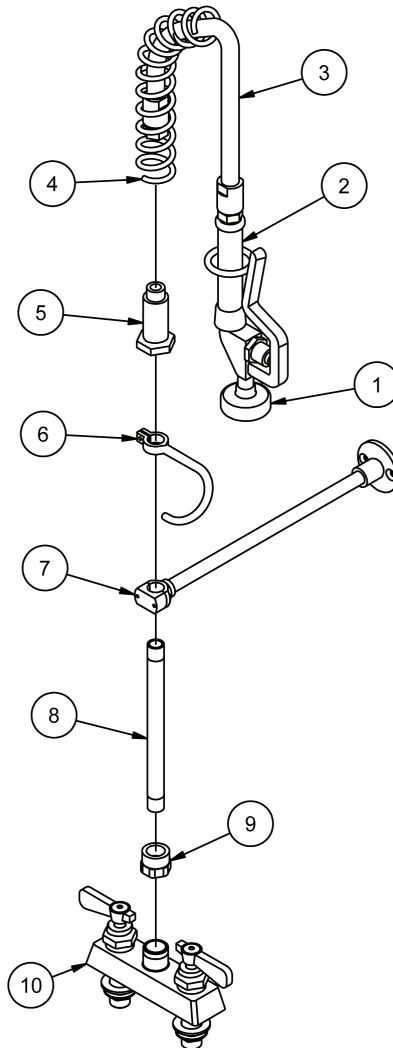

Use your smart phone to scan the above QR code to visit our website: www.bk-resources.com

4" Deck Mount Mini Pre-Rinse

Model: BKF-4DM-MINI, Lead Free

Product Specifications:

- Reduced Size for Food Trucks and Other Tight Spaces
- BK-PRV-1-G 1.0 GPM Pre-Rinse Spray Head
- Triple-Ply Hose Rated to 300 PSI
- 1/4 Turn Ceramic Cartridges
- Integral Check Valves
- Color Coded Hot & Cold Indicators
- 3 Year Warranty

Options:

BKF-AF-5G-G - 5" Gooseneck Add-A-Faucet

Certifications:

PRODUCT SPECIFICATION SHEET

RESOURCES

4" Deck Mount Mini Pre-Rinse

Model: BKF-4DM-MINI, Lead Free

Exploded Parts Detail:

Diagram #	Quantity	Part Number	Description
1	1	BK-PRV-1-G	1.0 GPM Spray Head
2	1	BKH-HANDLE	Pre-Rinse Spray Handle
3	1	BKH-28-G	Spray Hose
4	1	BK-MPR-SPRING	Hose Spring
5	1	BK-PR-SPR	Retainer Hose
6	1	BK-PR-SHR	Retainer Hook
7	1	BK-PR-WB	Wall Bracket
8	1	BK-PR-8RP-G	8" Riser Pipe
9	1	BK-PR-ADP	Pre-Rinse Adapter
10	1	BKF-4DM-XX-G	Faucet Body

Options:

BKF-AF-5G-G - 5" Gooseneck Add-A-Faucet

PRODUCT SPECIFICATION SHEET

RESOURCES