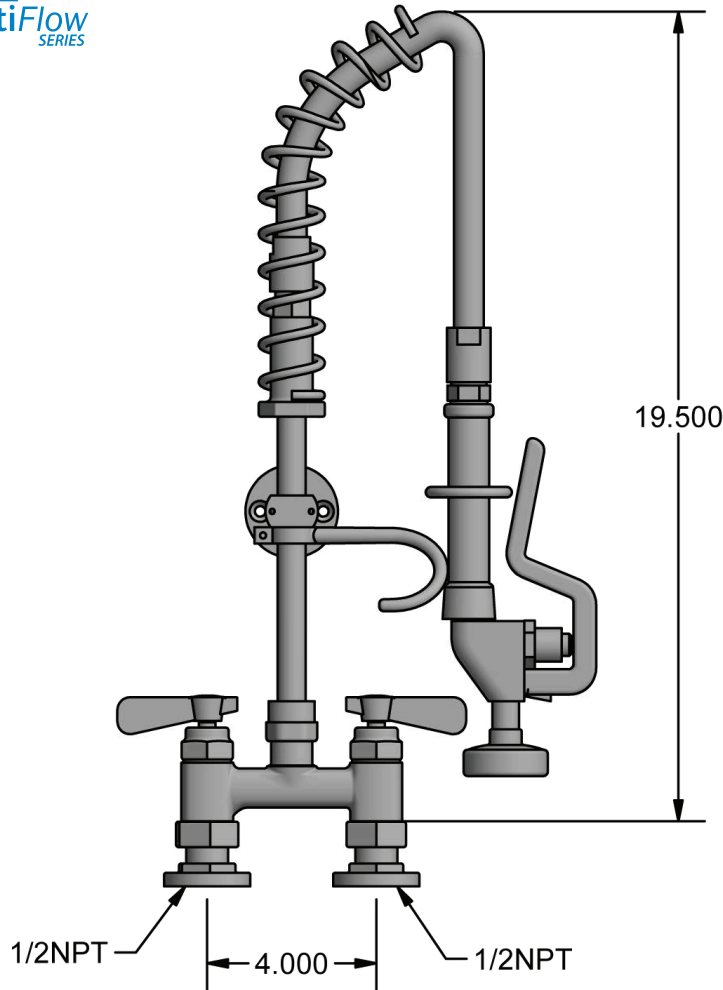

Use your smart phone to scan the above QR code to visit our website: www.bk-resources.com

4" Deck Mount Mini Pre-Rinse

Model: BKF-4HD-MINI, Lead Free

Product Specifications:

- Reduced Size for Food Trucks and Other Tight Spaces
- BK-PRV-1-G 1.0 GPM Pre-Rinse Spray Head
- Triple-Ply Hose Rated to 300 PSI
- 1/4 Turn Ceramic Cartridges
- Integral Check Valves
- Color Coded Hot & Cold Indicators
- 3 Year Warranty

Options:

BKF-AF-5G-G - 5" Gooseneck Add-A-Faucet

Certifications:

PRODUCT SPECIFICATION SHEET

RESOURCES

4" Deck Mount Mini Pre-Rinse

Model: BKF-4HD-MINI, Lead Free

Exploded Parts Detail:

Diagram #	Quantity	Part Number	Description
1	1	BK-PRV-1-G	1.0 GPM Spray Head
2	1	BKH-HANDLE	Pre-Rinse Spray Handle
3	1	BKH-28-G	Spray Hose
4	1	BK-MPR-SPRING	Hose Spring
5	1	BK-PR-SPR	Retainer Hose
6	1	BK-PR-SHR	Retainer Hook
7	1	BK-PR-WB	Wall Bracket
8	1	BK-PR-8RP-G	8" Riser Pipe
9	1	BK-PR-ADP	Pre-Rinse Adapter
10	1	BKF4HD-XX-G	Faucet Body

Options:

BKF-AF-5G-G - 5" Gooseneck Add-A-Faucet

PRODUCT SPECIFICATION SHEET

RESOURCES