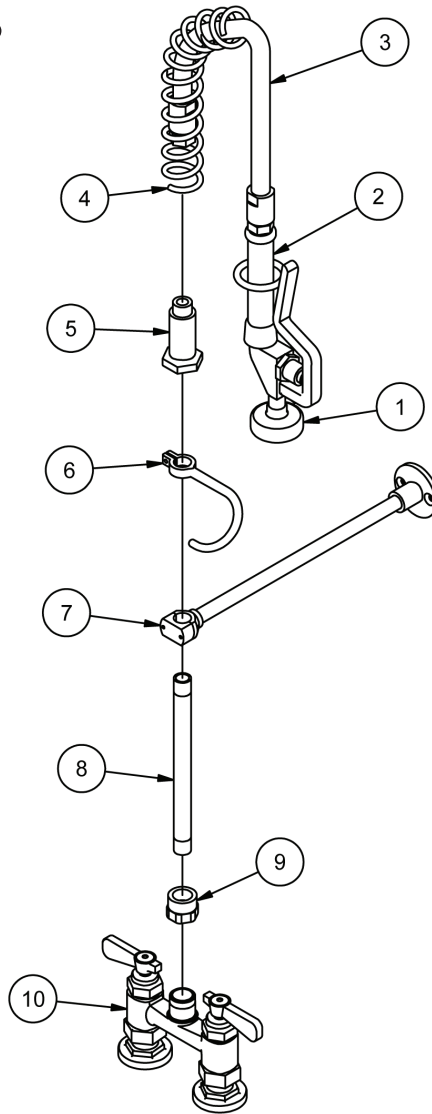

Use your smart phone to scan the above QR code to visit our website: www.bk-resources.com

4" Deck Mount Mini Pre-Rinse

Model: BKF-4HD-MINI, Lead Free

Product Specifications:

- Reduced Size for Food Trucks and Other Tight Spaces
- BK-PRV-1-G 1.0 GPM Pre-Rinse Spray Head
- Triple-Ply Hose Rated to 300 PSI
- 1/4 Turn Ceramic Cartridges
- Integral Check Valves
- Color Coded Hot & Cold Indicators
- 3 Year Warranty

Options:

BKF-AF-5G-G - 5" Gooseneck Add-A-Faucet

Certifications:

PRODUCT SPECIFICATION SHEET

RESOURCES

4" Deck Mount Mini Pre-Rinse

Model: BKF-4HD-MINI, Lead Free

Exploded Parts Detail:

Diagram #	Quantity	Part Number	Description
1	1	BK-PRV-1-G	1.0 GPM Spray Head
2	1	BKH-HANDLE	Pre-Rinse Spray Handle
3	1	BKH-28-G	Spray Hose
4	1	BK-MPR-SPRING	Hose Spring
5	1	BK-PR-SPR	Retainer Hose
6	1	BK-PR-SHR	Retainer Hook
7	1	BK-PR-WB	Wall Bracket
8	1	BK-PR-8RP-G	8" Riser Pipe
9	1	BK-PR-ADP	Pre-Rinse Adapter
10	1	BKF4HD-XX-G	Faucet Body

Options:

BKF-AF-5G-G - 5" Gooseneck Add-A-Faucet

PRODUCT SPECIFICATION SHEET

RESOURCES