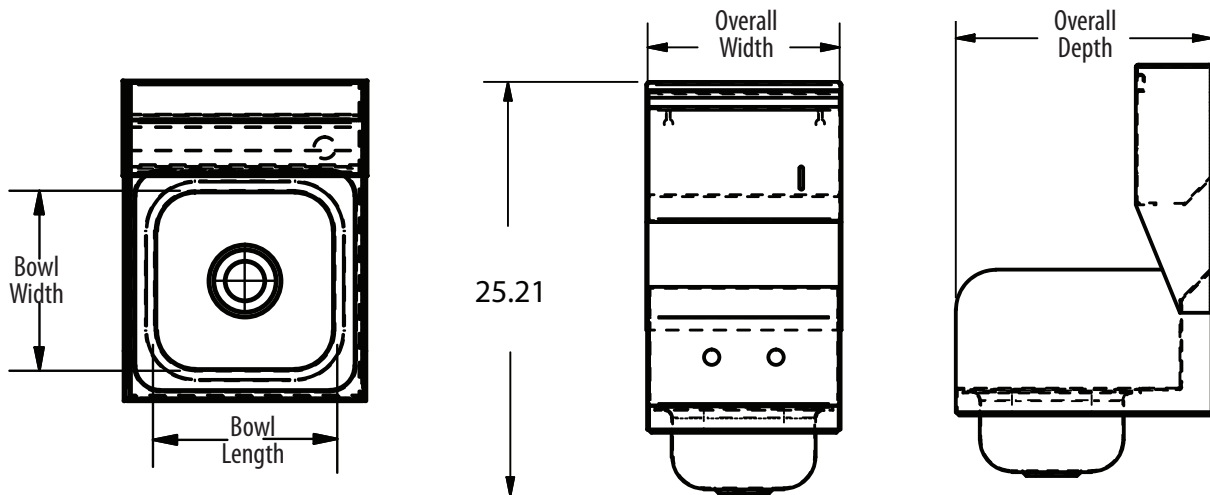

**Certifications:**

**Features:**

- Wall Mounting Hardware Included
- Drain Included
- Marine Edge
- Accomodates 4" O.C. Faucets
- Accomodates BK-MFPT "C" Fold Towels
- Includes Soap Dispenser

**Material:**

- T-304 Stainless Steel

**Options:**

- Upgraded Faucets
- Other Plumbing Accessories - Call For Details

Part Number	Unit Size (w x d)	Bowl Dim. (l x w x d)	Faucet / Spout Mounting	Side Splash	Included Faucet	Drain Size	Product Weight (lbs)
BKHS-W-SS-SS-TD	12" x 16"	9" x 9" x 5"	4" O.C. Splash	Dual	-	1 7/8"	22.50
BKHS-W-SS-SS-TD-P-G	12" x 16"	9" x 9" x 5"	4" O.C. Splash	Dual	BKF-W-3MG-G	1 7/8"	24.50