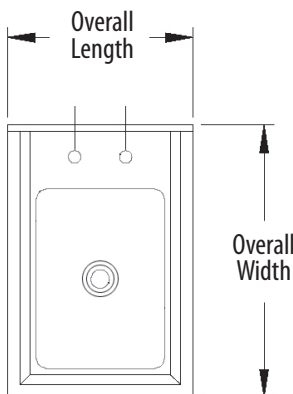

### Features:

- Bowl Dimensions: 10" (l) x 14" (w) x 6" (d)
- Accepts 4" O.C. Deck Mount Faucet
- Easily Install into Body

### Options:

- Upgraded Bullet Feet

Part Number	Unit Size (l x w x h)	Faucet Mount	Product Weight (lbs)	Included Faucet
UB4-21-1014HSS	15" x 21 1/4" x 33 1/2"	Deck	33.00	-
UB4-21-1014HSS-P-G	15" x 21 1/4" x 33 1/2"	Deck	35.00	BKD-6-G
UB4-21-1014HSS12	12" x 21 1/4" x 33 1/2"	Deck	32.00	-
UB4-21-1014HSS12-P-G	12" x 21 1/4" x 33 1/2"	Deck	35.00	BKD-6-G