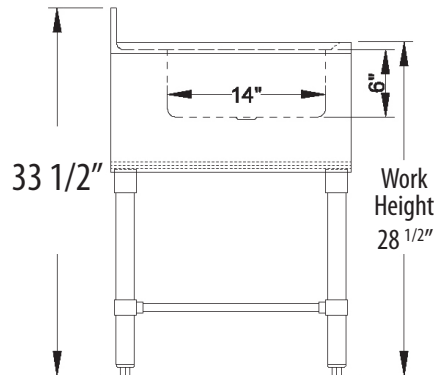

### Features:

- Bowl Dimensions: 10" (l) x 14" (w) x 6" (d)
- Accepts 4" O.C. Deck Mount Faucet
- Easily Install into Body

### Options:

- Upgraded Bullet Feet

Part Number	Unit Size (l x w x h)	Faucet Mount	Product Weight (lbs)	Included Faucet
UB4-21-1014HSS	15" x 21 1/4" x 33 1/2"	Deck	33.00	-
UB4-21-1014HSS-P-G	15" x 21 1/4" x 33 1/2"	Deck	35.00	BKD-6-G
UB4-21-1014HSS12	12" x 21 1/4" x 33 1/2"	Deck	32.00	-
UB4-21-1014HSS12-P-G	12" x 21 1/4" x 33 1/2"	Deck	35.00	BKD-6-G