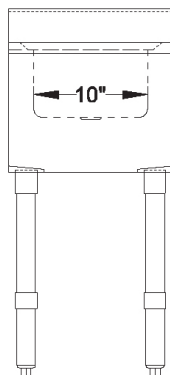

### Features:

- Bowl Dimensions: 10" (l) x 14" (w) x 6" (d)
- Accepts 4" O.C. Deck Mount Faucet
- Easily Install into Body

### Options:

- Upgraded Bullet Feet

Part Number	Unit Size (l x w x h)	Faucet Mount	Product Weight (lbs)	Included Faucet
UB4-21-1014HSS	15" x 21 1/4" x 33 1/2"	Deck	33.00	-
UB4-21-1014HSS-P-G	15" x 21 1/4" x 33 1/2"	Deck	35.00	BKD-6-G
UB4-21-1014HSS12	12" x 21 1/4" x 33 1/2"	Deck	32.00	-
UB4-21-1014HSS12-P-G	12" x 21 1/4" x 33 1/2"	Deck	35.00	BKD-6-G