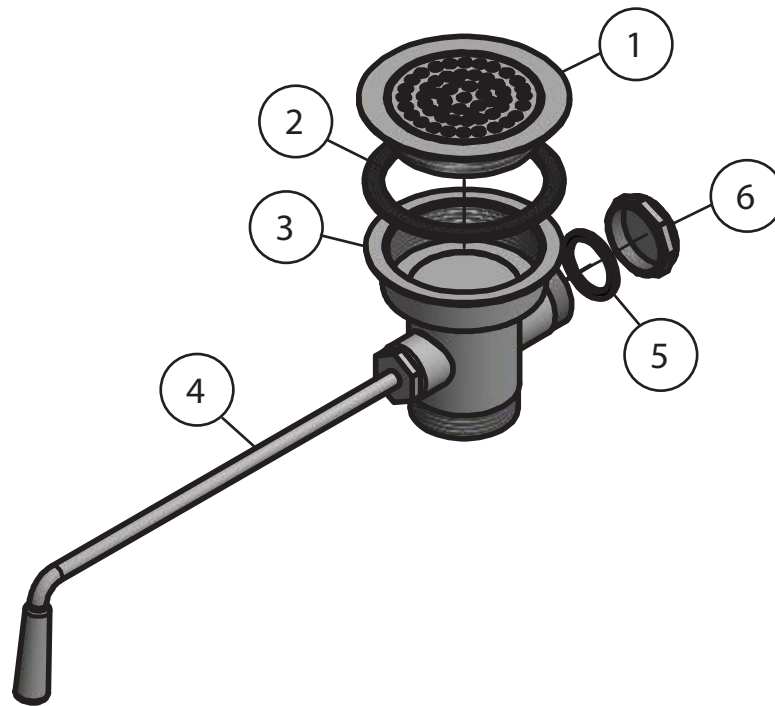

### Twist Drain

Model: BK-LWR-3

#### Product Specifications:

- Chrome Plated Brass
- Dual Functioning Outlet Features 2" Male & 1 1/2" Female Threading
- S/S Strainer
- Fits 3 1/2" Openings

## Twist Drain

Model: BK-LWR-3

### Exploded Parts Detail:

Diagram #	Quantity	Part Number	Description
1	1	LDR-FP	Face Plate
2	1	LDR-W	Washer
3	1	BK-LWR-3	Drain Body
4	1	BK-LWR-XLH	Handle
5	1	BK-LWR-W	Washer
6	1	003059	Overflow Cap