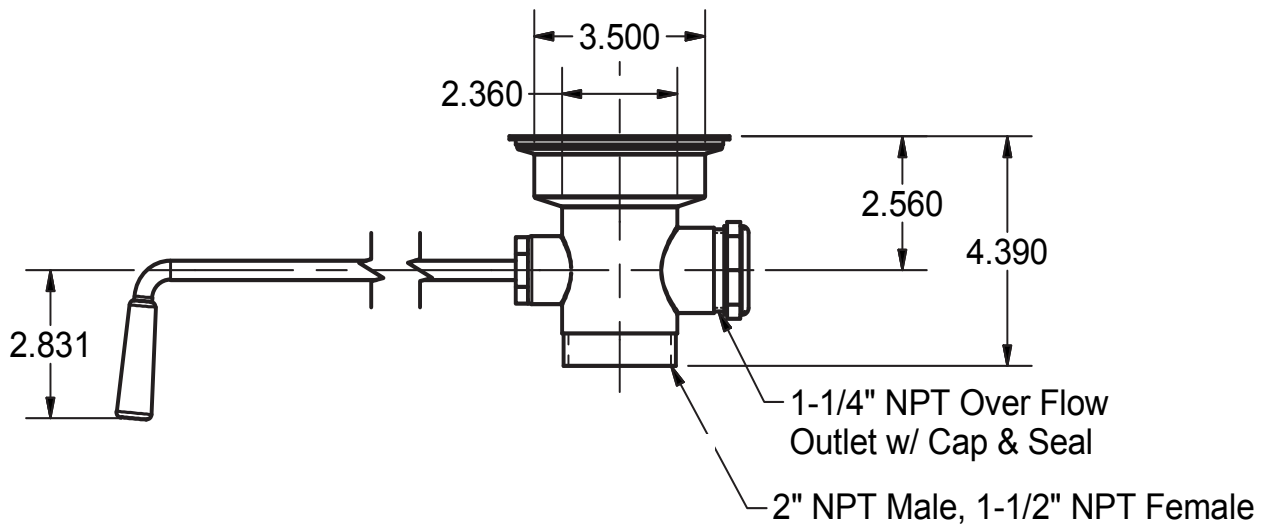

### Twist Drain

Model: BK-LWR-3

#### Product Specifications:

- Chrome Plated Brass
- Dual Functioning Outlet Features 2" Male & 1 1/2" Female Threading
- S/S Strainer
- Fits 3 1/2" Openings

## Twist Drain

Model: BK-LWR-3

### Exploded Parts Detail:

Diagram #	Quantity	Part Number	Description
1	1	LDR-FP	Face Plate
2	1	LDR-W	Washer
3	1	BK-LWR-3	Drain Body
4	1	BK-LWR-XLH	Handle
5	1	BK-LWR-W	Washer
6	1	003059	Overflow Cap