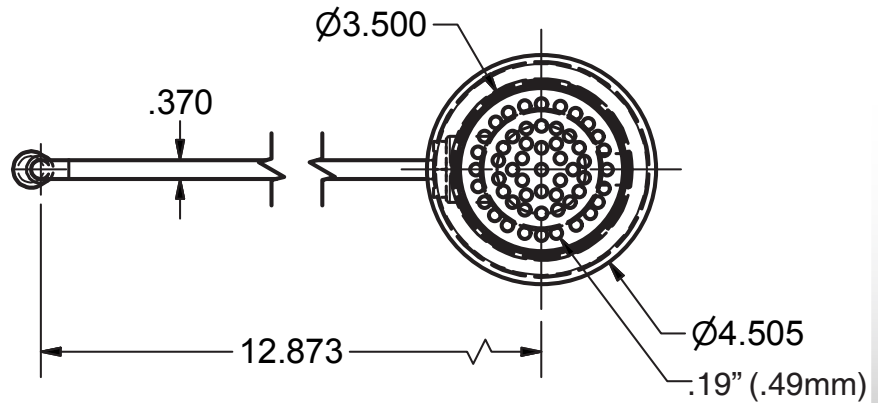

### Twist Drain

Model: BK-LWR-3

#### Product Specifications:

- Chrome Plated Brass
- Dual Functioning Outlet Features 2" Male & 1 1/2" Female Threading
- S/S Strainer
- Fits 3 1/2" Openings

## Twist Drain

Model: BK-LWR-3

### Exploded Parts Detail:

Diagram #	Quantity	Part Number	Description
1	1	LDR-FP	Face Plate
2	1	LDR-W	Washer
3	1	BK-LWR-3	Drain Body
4	1	BK-LWR-XLH	Handle
5	1	BK-LWR-W	Washer
6	1	003059	Overflow Cap