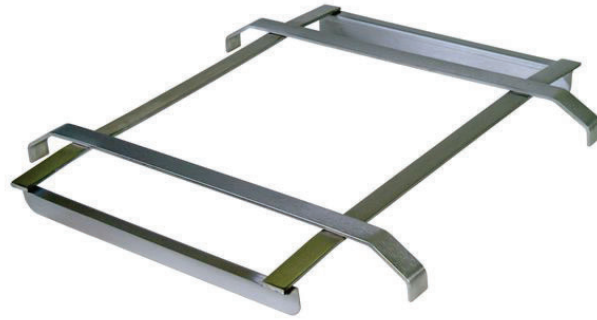

Tray Slide

Dish Tables Accessories

Use your smart phone to scan the above QR code to visit our website:
www.bk-resources.com

Certifications:

Features:

- Allows for trays & racks to easily slide over bowls
- Easy Removal

Material:

- T-304 Stainless Steel
- 3/16" Bar Stock

Part Number	Unit Size (l x w)	Product Weight (lbs)
BK-SDTS	20" x 20"	5.00
BK-SDTS-1824	24" x 18"	5.50

PRODUCT DATA SHEET

BK RESOURCES