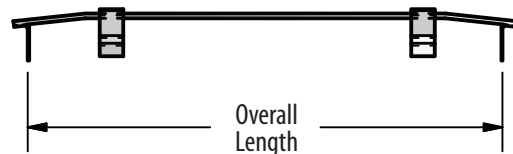

Tray Slide

Dish Tables Accessories

Use your smart phone to scan the above QR code to visit our website:
www.bk-resources.com

Certifications:

Features:

- Allows for trays & racks to easily slide over bowls
- Easy Removal

Material:

- T-304 Stainless Steel
- 3/16" Bar Stock

Part Number	Unit Size (l x w)	Product Weight (lbs)
BK-SDTS	20" x 20"	5.00
BK-SDTS-1824	24" x 18"	5.50

PRODUCT DATA SHEET

BK RESOURCES