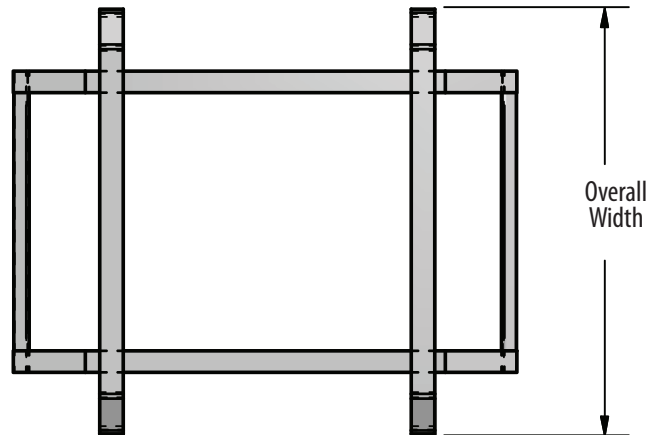

Tray Slide

Dish Tables Accessories

Use your smart phone to scan the above QR code to visit our website:
www.bk-resources.com

Certifications:

Features:

- Allows for trays & racks to easily slide over bowls
- Easy Removal

Material:

- T-304 Stainless Steel
- 3/16" Bar Stock

Part Number	Unit Size (l x w)	Product Weight (lbs)
BK-SDTS	20" x 20"	5.00
BK-SDTS-1824	24" x 18"	5.50

PRODUCT DATA SHEET

BK RESOURCES