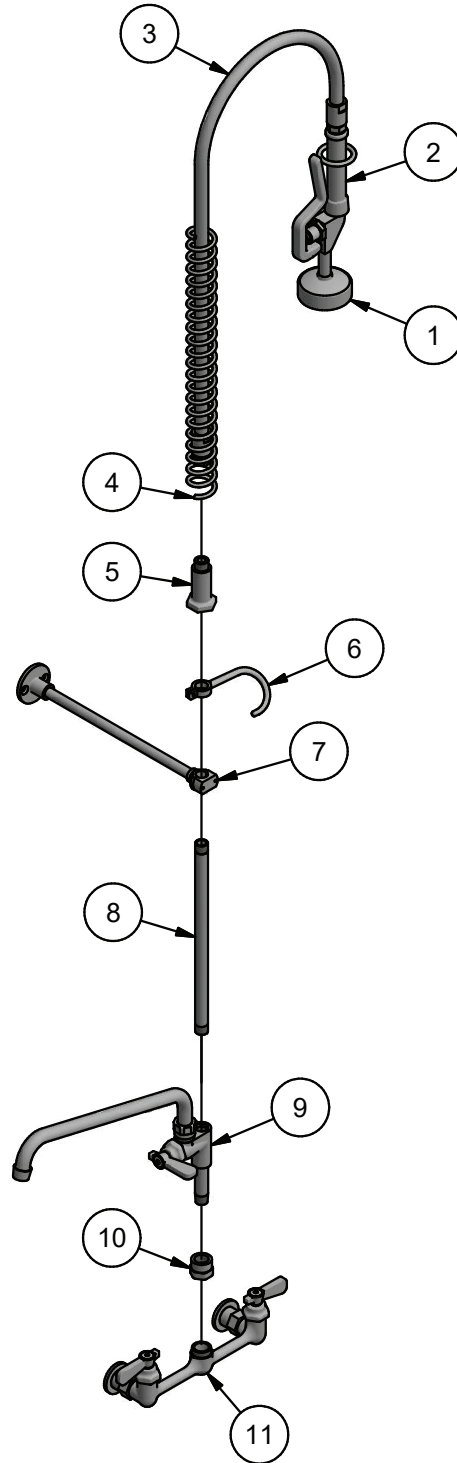

Use your smart phone to scan the above QR code to visit our website: www.bk-resources.com

8" Value Splash Mount Pre-Rinse

Model: BKF-VSMPR-WB-AF6-G, Lead Free

Product Specifications:

- Triple-Ply Hose Rated to 300 PSI
- 12" Wall Bracket
- 1/4 Turn Ceramic Cartridges
- Color Coded Hot & Cold Indicators
- 1/2" Female Inlets
- Add-A-Faucet with 6" Swing Spout
- 1 Year Warranty

Certifications:

PRODUCT SPECIFICATION SHEET

RESOURCES

8" Value Splash Mount Pre-Rinse

Model: BKF-VSMPR-WB-AF6-G, Lead Free

Exploded Parts Detail:

Diagram #	Qty	Part Number	Description
1	1	BK-PRV-1-G	1.0 GPM Spray Head
2	1	BKH-HANDLE	Pre-Rinse Spray Handle
3	1	BKH-44-G	Spray Hose
4	1	BK-PR-SPRING	Hose Spring
5	1	BK-PR-SPR	Hose Retainer
6	1	BK-PR-SHR	Spray Valve Retainer
7	1	BK-PR-WB	Wall Bracket
8	1	BK-PR-18RP-G	18" Riser Pipe
9	1	BKF-AF-6-G	Add-A-Faucet w/ 6" Spout
10	1	BK-PR-ADP	Pre-Rinse Adapter
11	1	BKF-8W-XX-G	Faucet Body