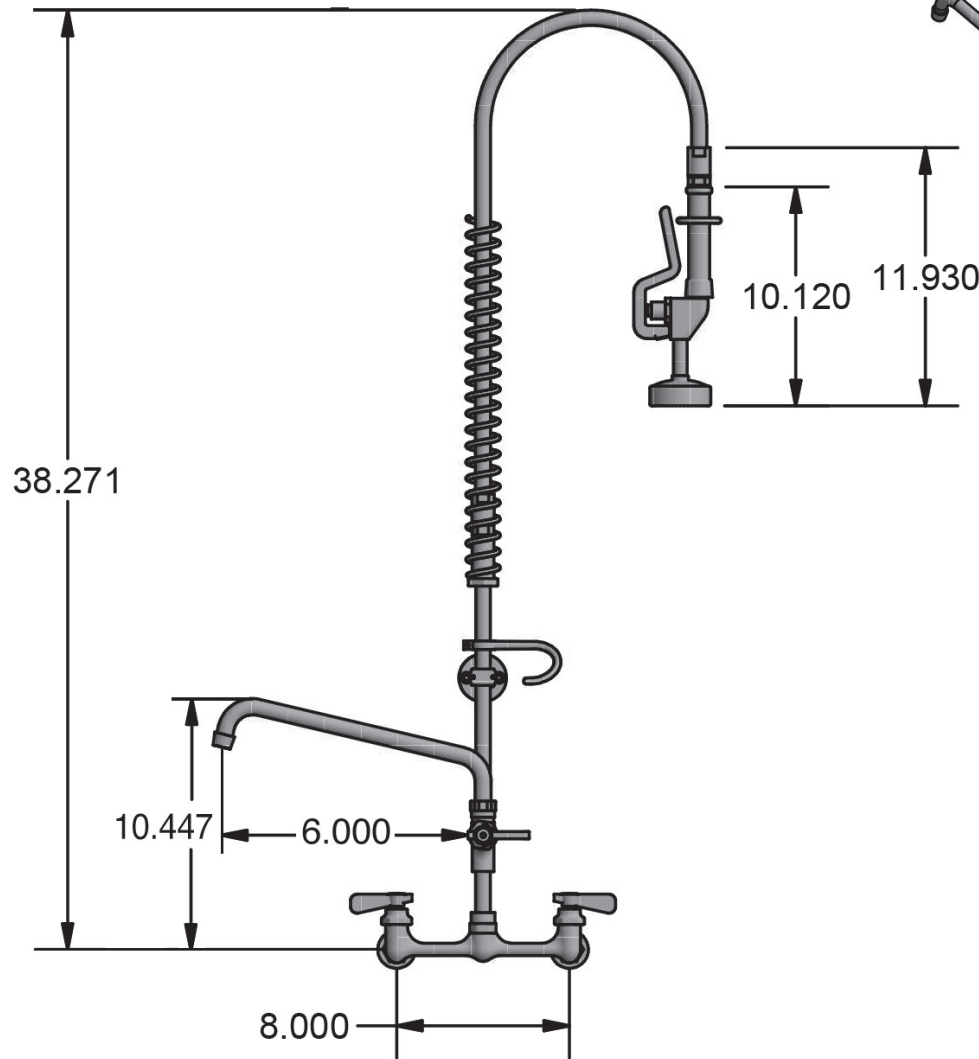

Use your smart phone to scan the above QR code to visit our website: www.bk-resources.com

8" Value Splash Mount Pre-Rinse

Model: BKF-VSMPR-WB-AF6-G, Lead Free

Product Specifications:

- Triple-Ply Hose Rated to 300 PSI
- 12" Wall Bracket
- 1/4 Turn Ceramic Cartridges
- Color Coded Hot & Cold Indicators
- 1/2" Female Inlets
- Add-A-Faucet with 6" Swing Spout
- 1 Year Warranty

Certifications:

PRODUCT SPECIFICATION SHEET

RESOURCES

8" Value Splash Mount Pre-Rinse

Model: BKF-VSMPR-WB-AF6-G, Lead Free

Exploded Parts Detail:

Diagram #	Qty	Part Number	Description
1	1	BK-PRV-1-G	1.0 GPM Spray Head
2	1	BKH-HANDLE	Pre-Rinse Spray Handle
3	1	BKH-44-G	Spray Hose
4	1	BK-PR-SPRING	Hose Spring
5	1	BK-PR-SPR	Hose Retainer
6	1	BK-PR-SHR	Spray Valve Retainer
7	1	BK-PR-WB	Wall Bracket
8	1	BK-PR-18RP-G	18" Riser Pipe
9	1	BKF-AF-6-G	Add-A-Faucet w/ 6" Spout
10	1	BK-PR-ADP	Pre-Rinse Adapter
11	1	BKF-8W-XX-G	Faucet Body