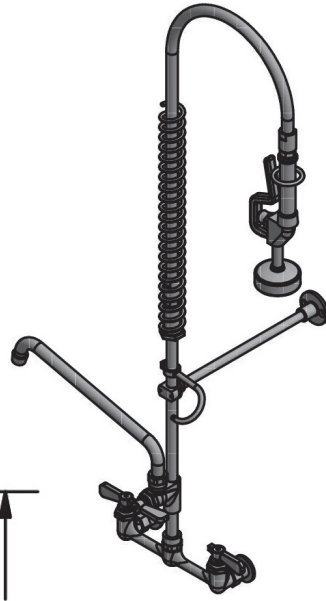

Use your smart phone to scan the above QR code to visit our website: www.bk-resources.com

8" Value Splash Mount Pre-Rinse

Model: BKF-VSMPR-WB-AF6-G, Lead Free

Product Specifications:

- Triple-Ply Hose Rated to 300 PSI
- 12" Wall Bracket
- 1/4 Turn Ceramic Cartridges
- Color Coded Hot & Cold Indicators
- 1/2" Female Inlets
- Add-A-Faucet with 6" Swing Spout
- 1 Year Warranty

Certifications:

PRODUCT SPECIFICATION SHEET

RESOURCES

8" Value Splash Mount Pre-Rinse

Model: BKF-VSMPR-WB-AF6-G, Lead Free

Exploded Parts Detail:

Diagram #	Qty	Part Number	Description
1	1	BK-PRV-1-G	1.0 GPM Spray Head
2	1	BKH-HANDLE	Pre-Rinse Spray Handle
3	1	BKH-44-G	Spray Hose
4	1	BK-PR-SPRING	Hose Spring
5	1	BK-PR-SPR	Hose Retainer
6	1	BK-PR-SHR	Spray Valve Retainer
7	1	BK-PR-WB	Wall Bracket
8	1	BK-PR-18RP-G	18" Riser Pipe
9	1	BKF-AF-6-G	Add-A-Faucet w/ 6" Spout
10	1	BK-PR-ADP	Pre-Rinse Adapter
11	1	BKF-8W-XX-G	Faucet Body