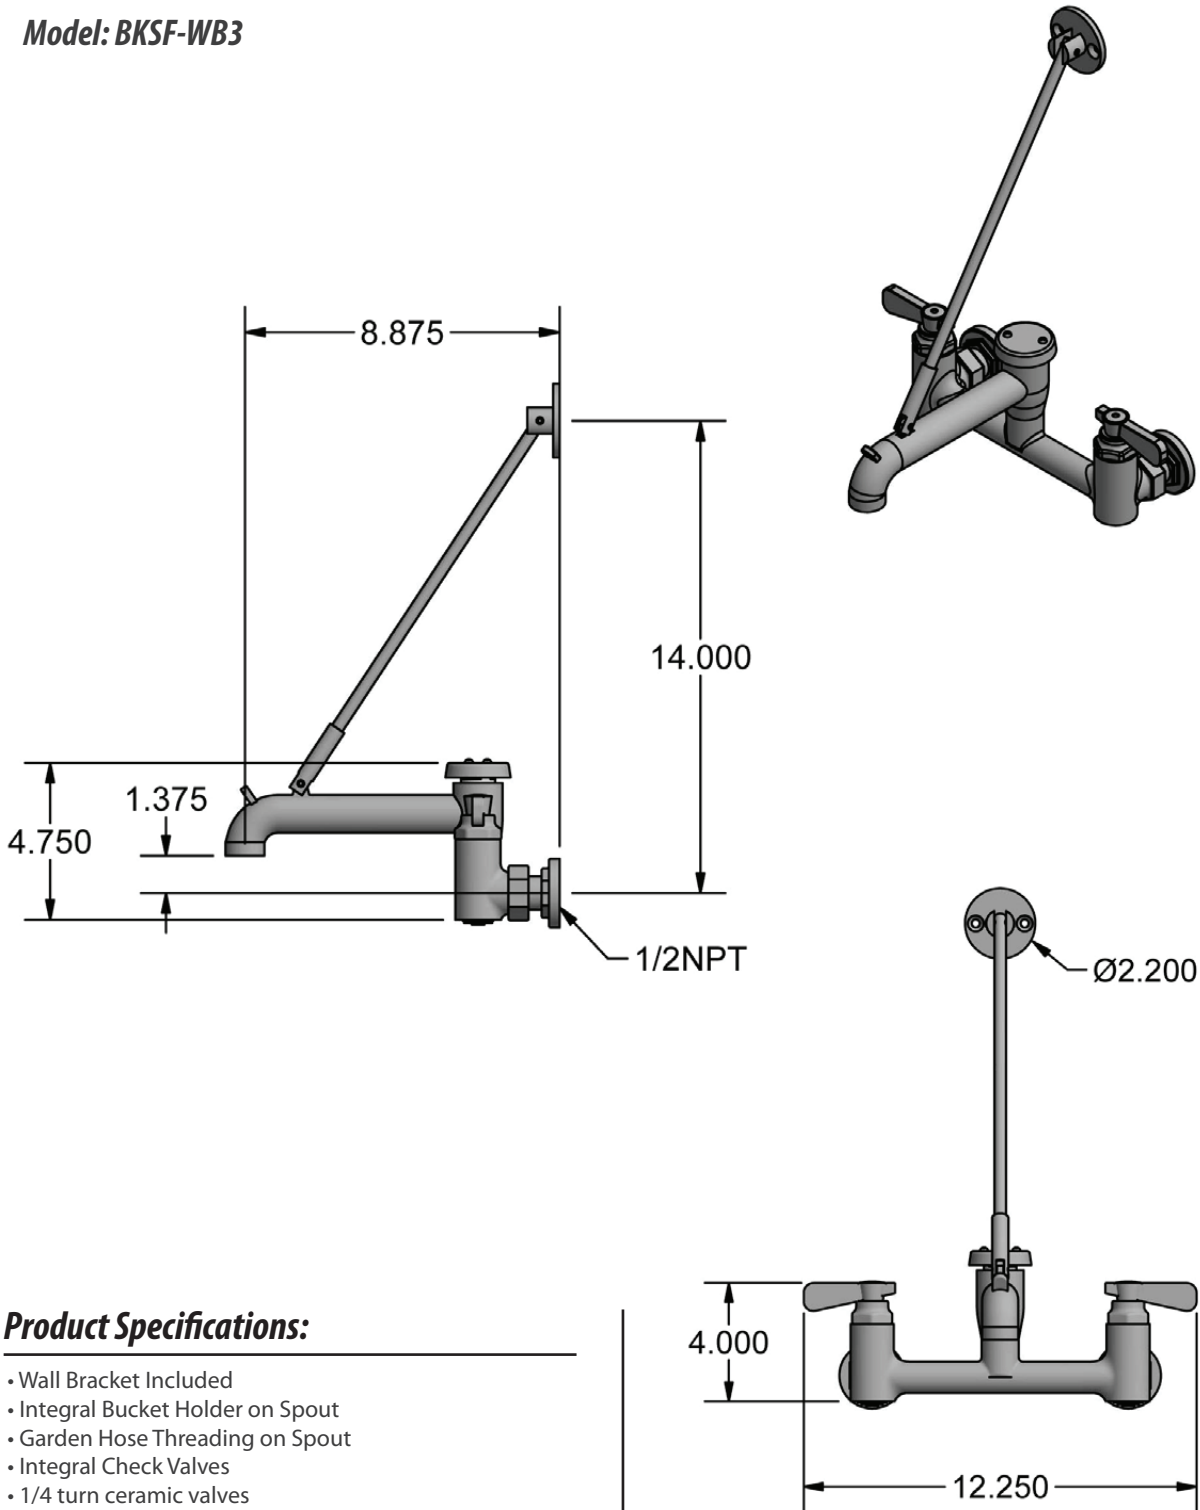

Service Faucet with Vacuum Breaker

Model: BKSF-WB3

Product Specifications:

- Wall Bracket Included
- Integral Bucket Holder on Spout
- Garden Hose Threading on Spout
- Integral Check Valves
- 1/4 turn ceramic valves
- 1/2" NPS female inlets

Features:

- Integral Vacuum Breaker

Service Faucet with Vacuum Breaker

Model: BKSF-WB3

Exploded Parts Detail:

Diagram #	Quantity	Part Number	Description
1	1	BKSF-WB3-XX	Faucet Body
2	2	BKSF-WB3-H	Handle Assembly
3	2	BKSF-WB3-BONNET	Valve Bonnet
4	2	BKF-(HV/CV)-G	Hot / Cold Valve
5	2	BKF-ESC	Escutcheon
6	1	BKSF-VBC	Vac Breaker Cap
7	1	BKSF-VBS	Plastic Vac Breaker Seal

Diagram #	Quantity	Part Number	Description
8	1	BKSF-WB3-PVBS	Plastic Vac Breaker
9	1	BKSF-VS	Wall Support Sleeve
10	2	BKSF-WSS	Vac Cap Screw
11	2	BKSF-VCS	Pin
12	1	BKSF-WB	Wall Bracket
13	1	BKSF-WB-R	Wall Support Rod