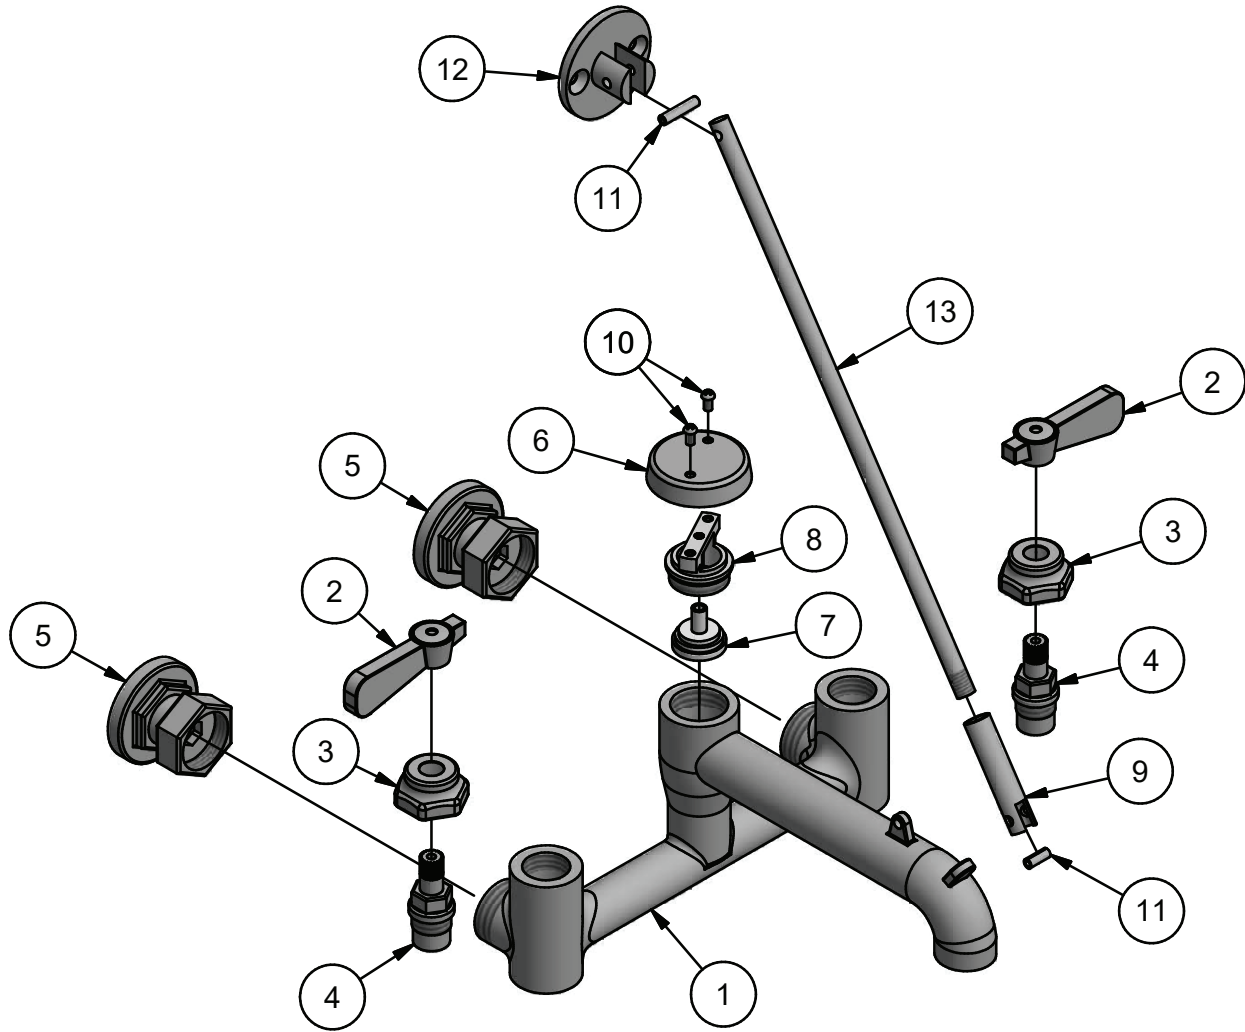

Service Faucet with Vacuum Breaker

Model: BKSF-WB3

Product Specifications:

- Wall Bracket Included
- Integral Bucket Holder on Spout
- Garden Hose Threading on Spout
- Integral Check Valves
- 1/4 turn ceramic valves
- 1/2" NPS female inlets

Features:

- Integral Vacuum Breaker

Service Faucet with Vacuum Breaker

Model: BKSF-WB3

Exploded Parts Detail:

Diagram #	Quantity	Part Number	Description
1	1	BKSF-WB3-XX	Faucet Body
2	2	BKSF-WB3-H	Handle Assembly
3	2	BKSF-WB3-BONNET	Valve Bonnet
4	2	BKF-(HV/CV)-G	Hot / Cold Valve
5	2	BKF-ESC	Escutcheon
6	1	BKSF-VBC	Vac Breaker Cap
7	1	BKSF-VBS	Plastic Vac Breaker Seal

Diagram #	Quantity	Part Number	Description
8	1	BKSF-WB3-PVBS	Plastic Vac Breaker
9	1	BKSF-VS	Wall Support Sleeve
10	2	BKSF-WSS	Vac Cap Screw
11	2	BKSF-VCS	Pin
12	1	BKSF-WB	Wall Bracket
13	1	BKSF-WB-R	Wall Support Rod