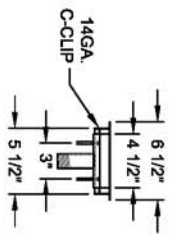

PERFORATED TRAY  
2 PIECES

DRAWN FOR:		DATE:	11-16-04
REF: 48" URN TROUGH		BY:	J.K.
LOCATION:		SCALE:	3/4"=1'-0"
ITEM #:	QTY:	SHEET #:	QUAD:
MODEL #: BK-URTR-48	PROD. NO.	MAT. DECK:	BASE:

DATE

REVISIONS