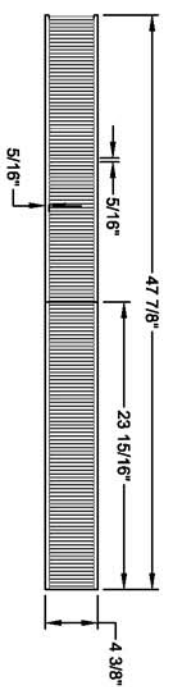

PERFORATED TRAY  
2 PIECES

DRAWN FOR:		DATE:	11-16-04
REF: 48" URN TROUGH		BY:	J.K.
LOCATION:		SCALE:	3/4"=1'-0"
ITEM #:	QTY:	SHEET #:	QUAD:
MODEL #: BK-URTR-48	PROD. NO.	MAT. DECK:	BASE:

DATE

REVISIONS