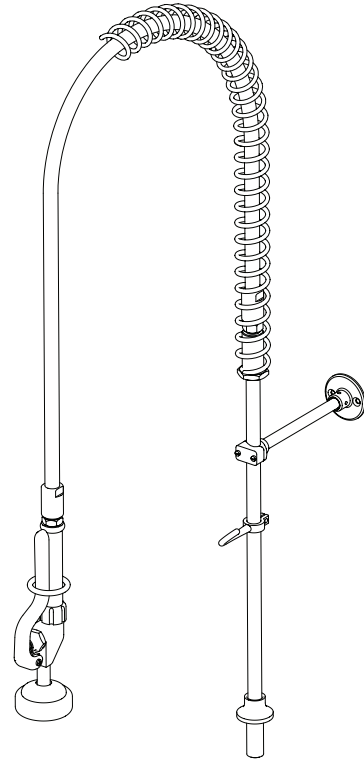

Use your smart phone to scan the above QR code to visit our website: www.bk-resources.com

Deck Mount Base (No Valve) Pre-Rinse

Model: BKF-BDMPR-WB-G, Lead Free

Product Specifications:

- Triple-Ply Hose Rated to 300 PSI
- 12" Wall Bracket

Options:

BKF-AF Add A Faucet
BKF-AF-8-G, BKF-AF-10-G,
BKF-AF-12-G, BKF-AF-14-G

Certifications:

Certified to NSF/ANSI 61 Section 9-G

PRODUCT SPECIFICATION SHEET

RESOURCES

Deck Mount Base (No Valve) Pre-Rinse

Model: BKF-BDMPR-WB-G, Lead Free

Exploded Parts Detail:

| Diagram # | Quantity | Part Number | Description |
|-----------|----------|--------------|-----------------------------|
| 2 | 1 | BK-PR-SPRING | Hose Spring |
| 3 | 1 | BK-PR-SPR | Hose Retainer |
| 4 | 1 | BK-PR-18RP-G | Riser Bar |
| 7 | 1 | BK-PR-SHR | Spray Valve Retainer |
| 8 | 1 | BKH-44 | Spray Hose |
| 9 | 1 | BK-PR-SHR | Spray Valve Handle Retainer |
| 10 | 1 | BK-PR-WB | Wall Bracket Base |
| 11 | 1 | BK-PR-WB | Wall Bracket Rod |
| 12 | 1 | BK-PR-WB | Wall Bracket Clamp |
| 16 | 1 | BKF-DMB-XX-G | Deck Mount Spout Base |