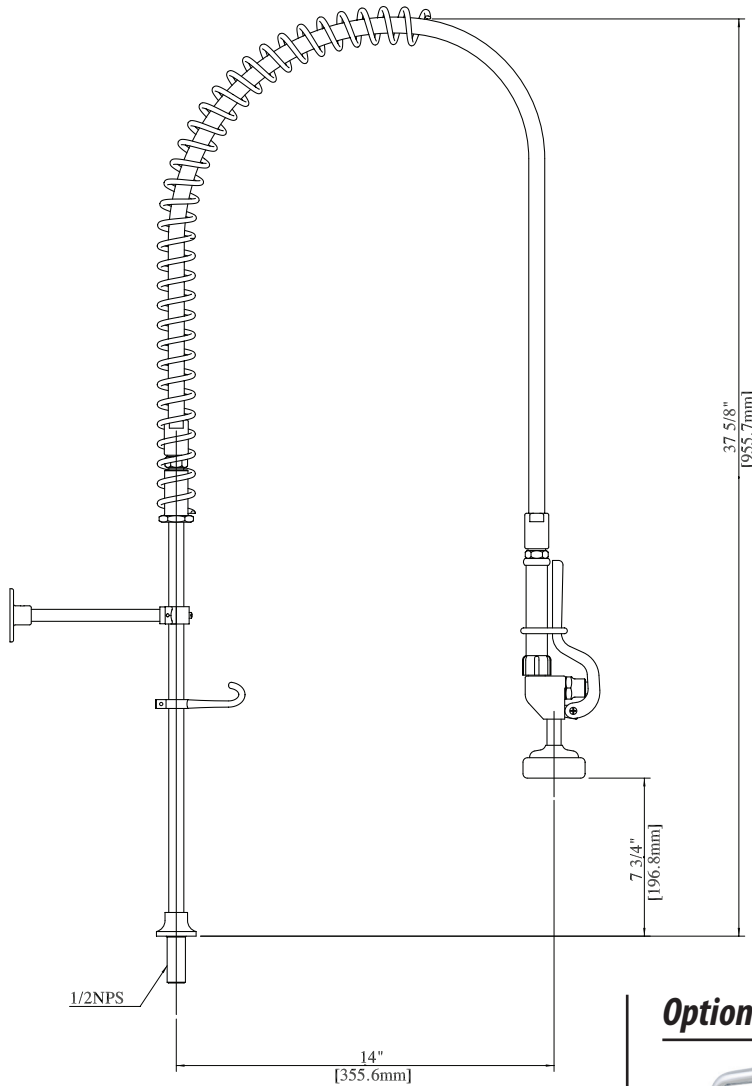

Use your smart phone to scan the above QR code to visit our website: www.bk-resources.com

Deck Mount Base (No Valve) Pre-Rinse

Model: BKF-BDMPR-WB-G, Lead Free

Product Specifications:

- Triple-Ply Hose Rated to 300 PSI
- 12" Wall Bracket

Options:

BKF-AF Add A Faucet
BKF-AF-8-G, BKF-AF-10-G,
BKF-AF-12-G, BKF-AF-14-G

Certifications:

Certified to NSF/ANSI 61 Section 9-G

PRODUCT SPECIFICATION SHEET

RESOURCES

Deck Mount Base (No Valve) Pre-Rinse

Model: BKF-BDMPR-WB-G, Lead Free

Exploded Parts Detail:

| Diagram # | Quantity | Part Number | Description |
|-----------|----------|--------------|-----------------------------|
| 2 | 1 | BK-PR-SPRING | Hose Spring |
| 3 | 1 | BK-PR-SPR | Hose Retainer |
| 4 | 1 | BK-PR-18RP-G | Riser Bar |
| 7 | 1 | BK-PR-SHR | Spray Valve Retainer |
| 8 | 1 | BKH-44 | Spray Hose |
| 9 | 1 | BK-PR-SHR | Spray Valve Handle Retainer |
| 10 | 1 | BK-PR-WB | Wall Bracket Base |
| 11 | 1 | BK-PR-WB | Wall Bracket Rod |
| 12 | 1 | BK-PR-WB | Wall Bracket Clamp |
| 16 | 1 | BKF-DMB-XX-G | Deck Mount Spout Base |