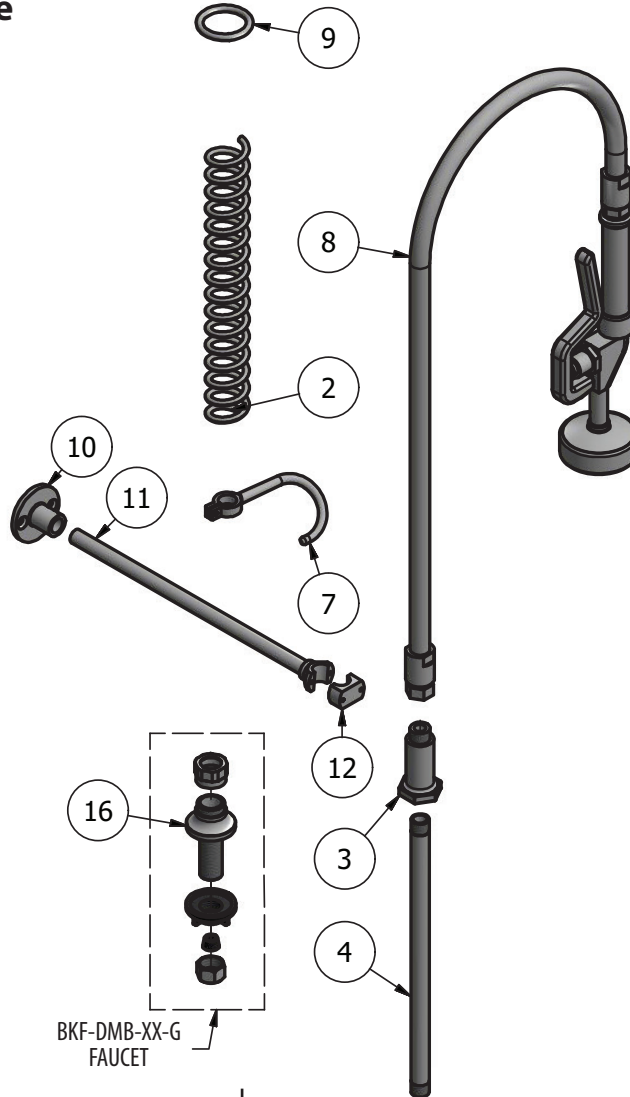

Use your smart phone to scan the above QR code to visit our website: www.bk-resources.com

Deck Mount Base (No Valve) Pre-Rinse

Model: BKF-BDMPR-WB-G, Lead Free

Product Specifications:

- Triple-Ply Hose Rated to 300 PSI
- 12" Wall Bracket

Options:

BKF-AF Add A Faucet
BKF-AF-8-G, BKF-AF-10-G,
BKF-AF-12-G, BKF-AF-14-G

Certifications:

Certified to NSF/ANSI 61 Section 9-G

PRODUCT SPECIFICATION SHEET

RESOURCES

Deck Mount Base (No Valve) Pre-Rinse

Model: BKF-BDMPR-WB-G, Lead Free

Exploded Parts Detail:

| Diagram # | Quantity | Part Number | Description |
|-----------|----------|--------------|-----------------------------|
| 2 | 1 | BK-PR-SPRING | Hose Spring |
| 3 | 1 | BK-PR-SPR | Hose Retainer |
| 4 | 1 | BK-PR-18RP-G | Riser Bar |
| 7 | 1 | BK-PR-SHR | Spray Valve Retainer |
| 8 | 1 | BKH-44 | Spray Hose |
| 9 | 1 | BK-PR-SHR | Spray Valve Handle Retainer |
| 10 | 1 | BK-PR-WB | Wall Bracket Base |
| 11 | 1 | BK-PR-WB | Wall Bracket Rod |
| 12 | 1 | BK-PR-WB | Wall Bracket Clamp |
| 16 | 1 | BKF-DMB-XX-G | Deck Mount Spout Base |