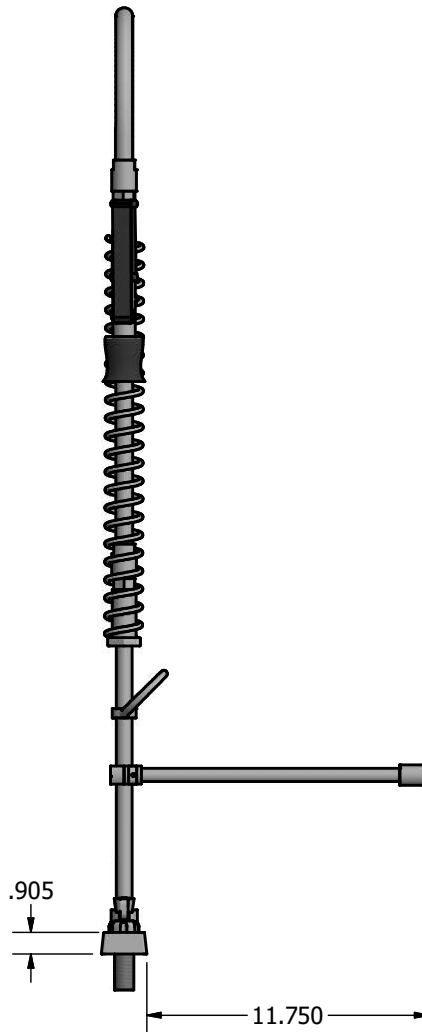

# 4" Deck Mount Pre-Rinse

Model: EVO-4DMPR, Lead Free

### Product Specifications:

- Dual Pattern Spray Head
- Stainless Steel Waterways
- 12" Wall Bracket
- 1/4 Turn Ceramic Cartridges
- Integral Check Valves
- Color Coded Hot & Cold Indicators
- 1/2" Female Inlets
- Lifetime Warranty on Faucet and Spray head
- 1 year Warranty on Hose

### 4" Deck Mount Pre-Rinse

Model: EVO-4DMPR, Lead Free

#### Exploded Parts Detail:

Diagram #	Quantity	Part Number	Description
1	1	EVO-PRV	SS Dual Pattern Spray Valve
2	1	BKH-44-G	44" Pre-Rinse Hose
3	1	BK-PR-SPRING	Pre-Rinse Hose Spring
4	1	EVO-PR-SPR	SS Pre-Rinse Retainer
5	1	BK-PR-SHR	Spray Valve Handle Retainer
6	1	BK-PR-WB	Wall Bracket
7	1	BK-PR-24RP-G	24" Riser Pipe
8	1	BK-PR-ADP	Pre-Rinse Adapter
9	1	SSBK4DMXXG	SS 4" O/C Deck Mount Faucet Body