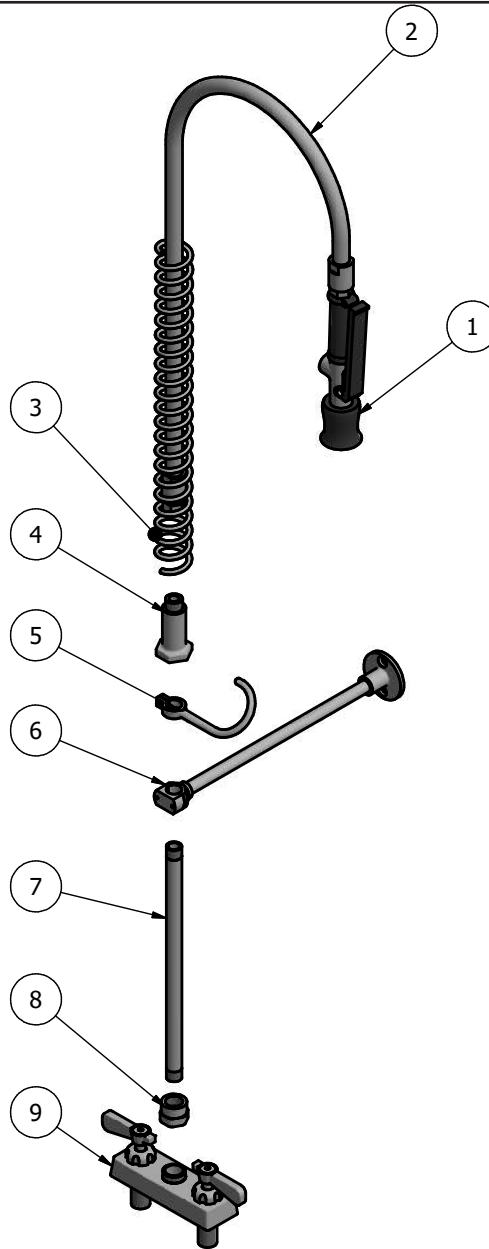

# 4" Deck Mount Pre-Rinse

Model: EVO-4DMPR, Lead Free

### Product Specifications:

- Dual Pattern Spray Head
- Stainless Steel Waterways
- 12" Wall Bracket
- 1/4 Turn Ceramic Cartridges
- Integral Check Valves
- Color Coded Hot & Cold Indicators
- 1/2" Female Inlets
- Lifetime Warranty on Faucet and Spray head
- 1 year Warranty on Hose

### 4" Deck Mount Pre-Rinse

Model: EVO-4DMPR, Lead Free

#### Exploded Parts Detail:

Diagram #	Quantity	Part Number	Description
1	1	EVO-PRV	SS Dual Pattern Spray Valve
2	1	BKH-44-G	44" Pre-Rinse Hose
3	1	BK-PR-SPRING	Pre-Rinse Hose Spring
4	1	EVO-PR-SPR	SS Pre-Rinse Retainer
5	1	BK-PR-SHR	Spray Valve Handle Retainer
6	1	BK-PR-WB	Wall Bracket
7	1	BK-PR-24RP-G	24" Riser Pipe
8	1	BK-PR-ADP	Pre-Rinse Adapter
9	1	SSBK4DMXXG	SS 4" O/C Deck Mount Faucet Body