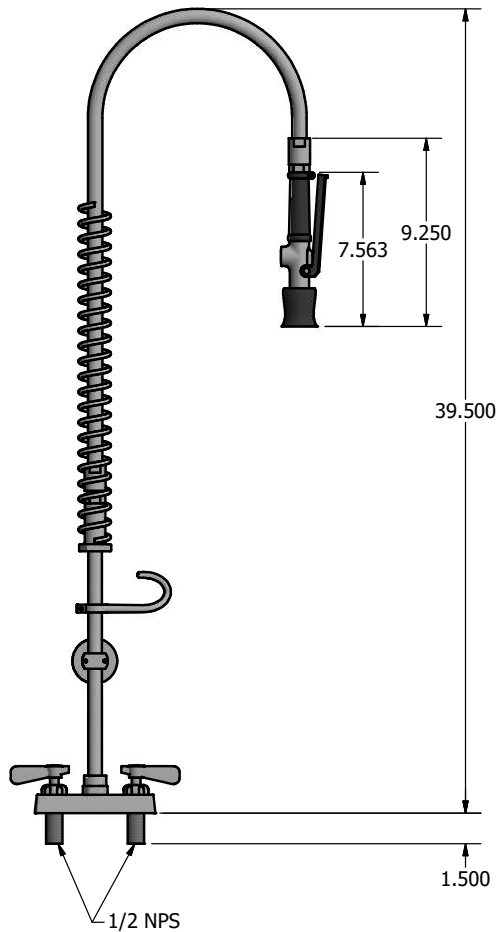

# 4" Deck Mount Pre-Rinse

Model: EVO-4DMPR, Lead Free

### Product Specifications:

- Dual Pattern Spray Head
- Stainless Steel Waterways
- 12" Wall Bracket
- 1/4 Turn Ceramic Cartridges
- Integral Check Valves
- Color Coded Hot & Cold Indicators
- 1/2" Female Inlets
- Lifetime Warranty on Faucet and Spray head
- 1 year Warranty on Hose

### 4" Deck Mount Pre-Rinse

Model: EVO-4DMPR, Lead Free

#### Exploded Parts Detail:

Diagram #	Quantity	Part Number	Description
1	1	EVO-PRV	SS Dual Pattern Spray Valve
2	1	BKH-44-G	44" Pre-Rinse Hose
3	1	BK-PR-SPRING	Pre-Rinse Hose Spring
4	1	EVO-PR-SPR	SS Pre-Rinse Retainer
5	1	BK-PR-SHR	Spray Valve Handle Retainer
6	1	BK-PR-WB	Wall Bracket
7	1	BK-PR-24RP-G	24" Riser Pipe
8	1	BK-PR-ADP	Pre-Rinse Adapter
9	1	SSBK4DMXXG	SS 4" O/C Deck Mount Faucet Body