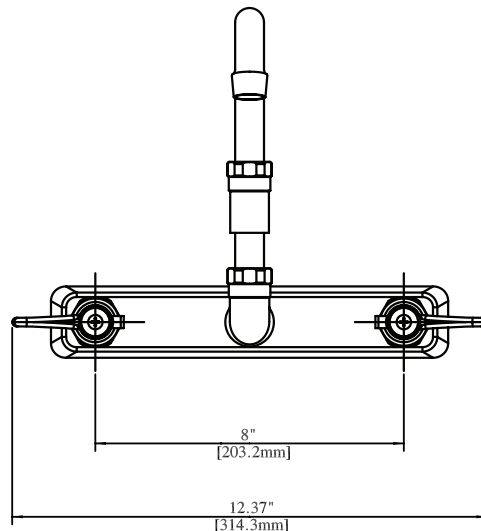

BKF-WBH
ADA Compliant
Wrist Blade Handles

Product Specifications:

- Heavy Duty Double Seat 1/4 Turn Ceramic Cartridges
- Color Coded Hot & Cold Indicators
- Double O-Ring Spout Seal
- High Polished Triple Dipped Chrome Finish
- Integral Check Valve
- Lead Free Compliant
- Full Replacement Parts Available

Certifications:

PRODUCT SPECIFICATION SHEET

RESOURCES

8" Splash Mount Heavy Duty Faucet with DJ Swing Spout

Model: BKF-8SM-18-G, Lead Free

Exploded Parts Detail:

Diagram #	Quantity	Part Number	Description
1	1	BKF-SPT-NOZZLE	Nozzle
2	1	BKF-SPT-AER	Aerator
3	1	BKF-SPT-AER-W	Aerator Washer
4	1	BKF-SPT-XX-G	Spout Body
5	2	BKF-SPT-NUT	Spout Nut
6	2	BKF-SPT-SPACER	Spout Spacer
7	2	BKF-SPT-ORING	Double O-Ring
8	2	BKF-SPT-EXT	Spout Extension
9	2	BKF-8SM-90-W	Washer
10	1	BKF-8SM-SPT-BASE	Base for Spout
11	2	BKF-SBH	Handle
12	2	BKF-BONNET	Bonnet
13	2	BKF-HV/CV	Ceramic Valves
14	1	BKF-8SM-XX-G	Faucet Body
15	2	BKF-8SM-MN	Mounting
16	2	BKF-8SM-CF	Compression Fitting
17	2	BKF-8SM-CN	Compression Nut
18	1	BKF-8SM-90	90° Spout Base