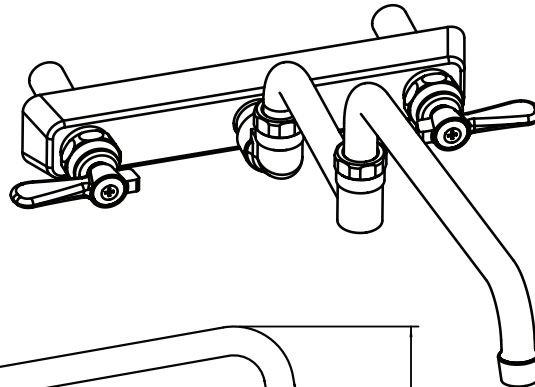

Use your smart phone to scan the above QR code to visit our website: www.bk-resources.com

8" Splash Mount Heavy Duty Faucet with DJ Swing Spout

Model: BKF-8SM-18-G, Lead Free

Options:

BKF-C414-VR
Vandal Resistant Aerator - .5 GPM

BKF-WBH
ADA Compliant
Wrist Blade Handles

Product Specifications:

- Heavy Duty Double Seat 1/4 Turn Ceramic Cartridges
- Color Coded Hot & Cold Indicators
- Double O-Ring Spout Seal
- High Polished Triple Dipped Chrome Finish
- Integral Check Valve
- Lead Free Compliant
- Full Replacement Parts Available

Certifications:

PRODUCT SPECIFICATION SHEET

RESOURCES

8" Splash Mount Heavy Duty Faucet with DJ Swing Spout

Model: BKF-8SM-18-G, Lead Free

Exploded Parts Detail:

Diagram #	Quantity	Part Number	Description
1	1	BKF-SPT-NOZZLE	Nozzle
2	1	BKF-SPT-AER	Aerator
3	1	BKF-SPT-AER-W	Aerator Washer
4	1	BKF-SPT-XX-G	Spout Body
5	2	BKF-SPT-NUT	Spout Nut
6	2	BKF-SPT-SPACER	Spout Spacer
7	2	BKF-SPT-ORING	Double O-Ring
8	2	BKF-SPT-EXT	Spout Extension
9	2	BKF-8SM-90-W	Washer
10	1	BKF-8SM-SPT-BASE	Base for Spout
11	2	BKF-SBH	Handle
12	2	BKF-BONNET	Bonnet
13	2	BKF-HV/CV	Ceramic Valves
14	1	BKF-8SM-XX-G	Faucet Body
15	2	BKF-8SM-MN	Mounting
16	2	BKF-8SM-CF	Compression Fitting
17	2	BKF-8SM-CN	Compression Nut
18	1	BKF-8SM-90	90° Spout Base