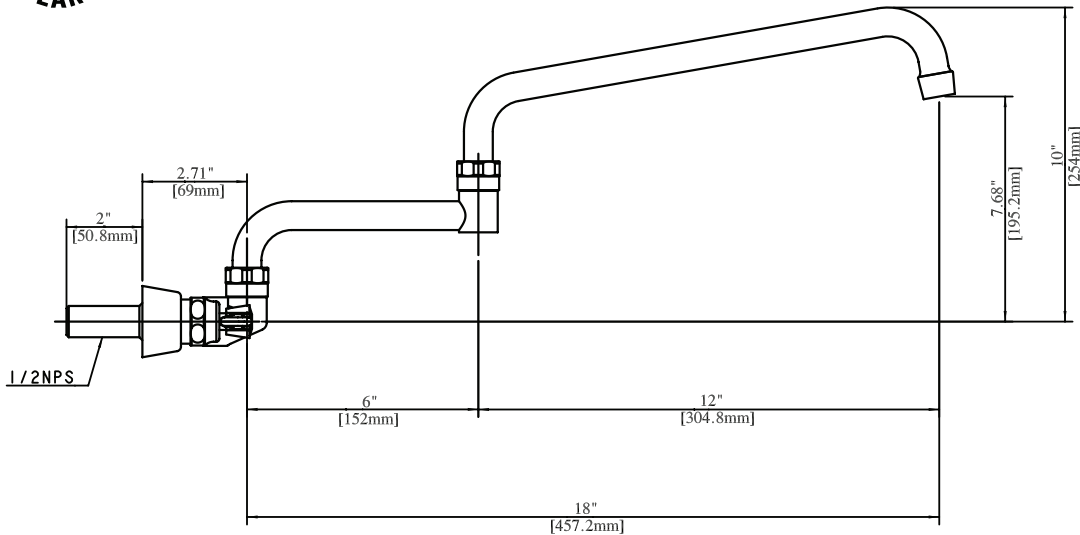

Use your smart phone to scan the above QR code to visit our website: www.bk-resources.com

8" Splash Mount Heavy Duty Faucet with DJ Swing Spout

Model: BKF-8SM-18-G, Lead Free

Options:

Product Specifications:

- Heavy Duty Double Seat 1/4 Turn Ceramic Cartridges
- Color Coded Hot & Cold Indicators
- Double O-Ring Spout Seal
- High Polished Triple Dipped Chrome Finish
- Integral Check Valve
- Lead Free Compliant
- Full Replacement Parts Available