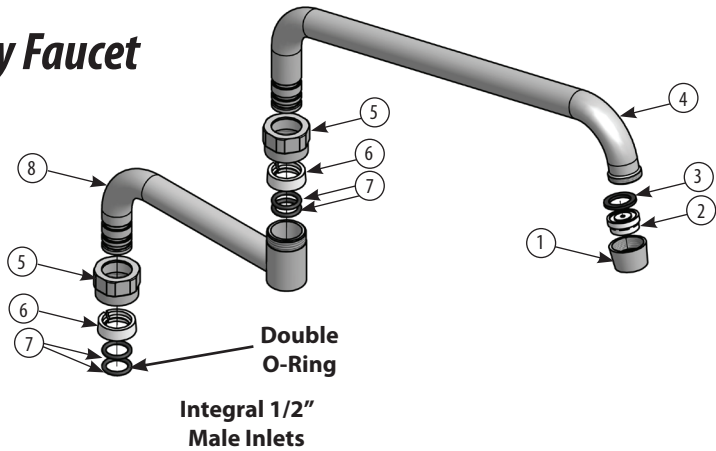

BKF-WBH
ADA Compliant
Wrist Blade Handles

Product Specifications:

- Heavy Duty Double Seat 1/4 Turn Ceramic Cartridges
- Color Coded Hot & Cold Indicators
- Double O-Ring Spout Seal
- High Polished Triple Dipped Chrome Finish
- Integral Check Valve
- Lead Free Compliant
- Full Replacement Parts Available

Certifications:

PRODUCT SPECIFICATION SHEET

RESOURCES

8" Splash Mount Heavy Duty Faucet with DJ Swing Spout

Model: BKF-8SM-18-G, Lead Free

Exploded Parts Detail:

Diagram #	Quantity	Part Number	Description
1	1	BKF-SPT-NOZZLE	Nozzle
2	1	BKF-SPT-AER	Aerator
3	1	BKF-SPT-AER-W	Aerator Washer
4	1	BKF-SPT-XX-G	Spout Body
5	2	BKF-SPT-NUT	Spout Nut
6	2	BKF-SPT-SPACER	Spout Spacer
7	2	BKF-SPT-ORING	Double O-Ring
8	2	BKF-SPT-EXT	Spout Extension
9	2	BKF-8SM-90-W	Washer
10	1	BKF-8SM-SPT-BASE	Base for Spout
11	2	BKF-SBH	Handle
12	2	BKF-BONNET	Bonnet
13	2	BKF-HV/CV	Ceramic Valves
14	1	BKF-8SM-XX-G	Faucet Body
15	2	BKF-8SM-MN	Mounting
16	2	BKF-8SM-CF	Compression Fitting
17	2	BKF-8SM-CN	Compression Nut
18	1	BKF-8SM-90	90° Spout Base

Optional Spouts & Parts:

Heavy Duty Gooseneck Spout
BKF-HSPT-3G-G, BKF-HSPT-5G-G
BKF-HSPT-8G-G

Heavy Duty DJ Swing Spout
BKF-HSPT-18-G

Heavy Duty Swing Spout
BKF-HSPT-6-G, BKF-HSPT-8-G
BKF-HSPT-10-G, BKF-HSPT-12-G
BKF-HSPT-14-G, BKF-HSPT-16-G