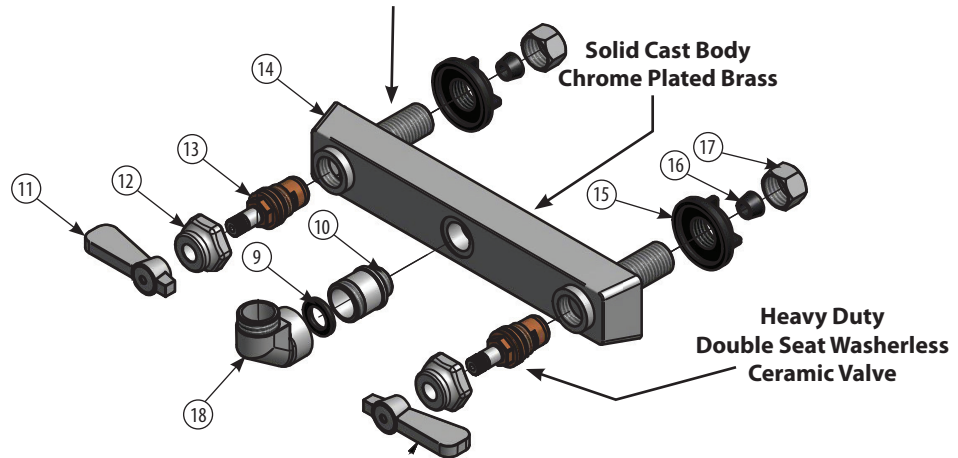

BKF-WBH
ADA Compliant
Wrist Blade Handles

Product Specifications:

- Heavy Duty Double Seat 1/4 Turn Ceramic Cartridges
- Color Coded Hot & Cold Indicators
- Double O-Ring Spout Seal
- High Polished Triple Dipped Chrome Finish
- Integral Check Valve
- Lead Free Compliant
- Full Replacement Parts Available

Certifications:

PRODUCT SPECIFICATION SHEET

RESOURCES

8" Splash Mount Heavy Duty Faucet with DJ Swing Spout

Model: BKF-8SM-18-G, Lead Free

Exploded Parts Detail:

Diagram #	Quantity	Part Number	Description
1	1	BKF-SPT-NOZZLE	Nozzle
2	1	BKF-SPT-AER	Aerator
3	1	BKF-SPT-AER-W	Aerator Washer
4	1	BKF-SPT-XX-G	Spout Body
5	2	BKF-SPT-NUT	Spout Nut
6	2	BKF-SPT-SPACER	Spout Spacer
7	2	BKF-SPT-ORING	Double O-Ring
8	2	BKF-SPT-EXT	Spout Extension
9	2	BKF-8SM-90-W	Washer
10	1	BKF-8SM-SPT-BASE	Base for Spout
11	2	BKF-SBH	Handle
12	2	BKF-BONNET	Bonnet
13	2	BKF-HV/CV	Ceramic Valves
14	1	BKF-8SM-XX-G	Faucet Body
15	2	BKF-8SM-MN	Mounting
16	2	BKF-8SM-CF	Compression Fitting
17	2	BKF-8SM-CN	Compression Nut
18	1	BKF-8SM-90	90° Spout Base

Optional Spouts & Parts:

Heavy Duty Gooseneck Spout
BKF-HSPT-3G-G, BKF-HSPT-5G-G
BKF-HSPT-8G-G

Heavy Duty DJ Swing Spout
BKF-HSPT-18-G

Heavy Duty Swing Spout
BKF-HSPT-6-G, BKF-HSPT-8-G
BKF-HSPT-10-G, BKF-HSPT-12-G
BKF-HSPT-14-G, BKF-HSPT-16-G