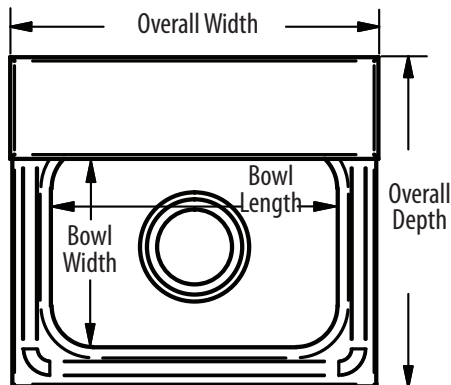

# 14" x 10" 1 Hole Splash Mount Hand Sink w/ Towel Dispenser

*Stainless Steel Hand Sinks*

Use your smart phone to scan the above QR code to visit our website:  
www.bk-resources.com

**Certifications:**

**Features:**

- Wall Mounting Hardware Included
- Includes Soap Dispenser (BK-SD)
- Drain Included
- Marine Edge
- Accommodates BK-MFPT "C" Fold Towels

**Material:**

- T-304 Heavy Gauge Stainless Steel

**Options:**

- Upgraded Faucets & Drains
- Other Plumbing Accessories - Call For Details

Part Number	Unit Size (w x d)	Bowl Dim. (l x w x d)	Faucet / Spout Mounting	Included Faucet	Drain Size	Product Weight (lbs)
BKHS-W-1410-1-4D-TD	17" x 15 <sup>1/2</sup> "	14" x 10" x 5"	1 Hole Splash	-	3 1/2"	20.00