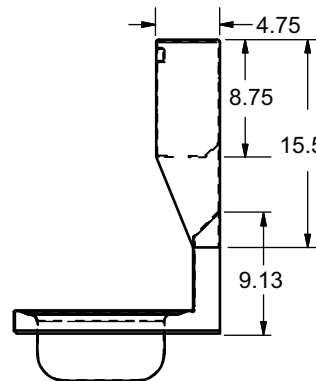

# 14" x 10" 1 Hole Splash Mount Hand Sink w/ Towel Dispenser

*Stainless Steel Hand Sinks*

Use your smart phone to scan the above QR code to visit our website:  
www.bk-resources.com

**Certifications:**

**Features:**

- Wall Mounting Hardware Included
- Includes Soap Dispenser (BK-SD)
- Drain Included
- Marine Edge
- Accommodates BK-MFPT "C" Fold Towels

**Material:**

- T-304 Heavy Gauge Stainless Steel

**Options:**

- Upgraded Faucets & Drains
- Other Plumbing Accessories - Call For Details

Part Number	Unit Size (w x d)	Bowl Dim. (l x w x d)	Faucet / Spout Mounting	Included Faucet	Drain Size	Product Weight (lbs)
BKHS-W-1410-1-4D-TD	17" x 15 <sup>1/2</sup> "	14" x 10" x 5"	1 Hole Splash	-	3 1/2"	20.00