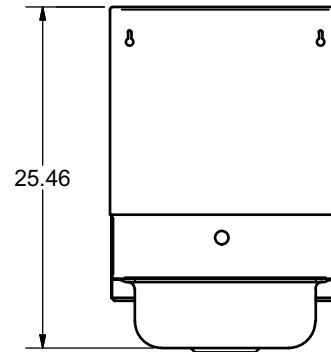

- Wall Mounting Hardware Included
- Includes Soap Dispenser (BK-SD)
- Drain Included
- Marine Edge
- Accommodates BK-MFPT "C" Fold Towels

**Material:**

- T-304 Heavy Gauge Stainless Steel

**Options:**

- Upgraded Faucets & Drains
- Other Plumbing Accessories - Call For Details

Part Number	Unit Size (w x d)	Bowl Dim. (l x w x d)	Faucet / Spout Mounting	Included Faucet	Drain Size	Product Weight (lbs)
BKHS-W-1410-1-4D-TD	17" x 15 <sup>1/2</sup> "	14" x 10" x 5"	1 Hole Splash	-	3 1/2"	20.00