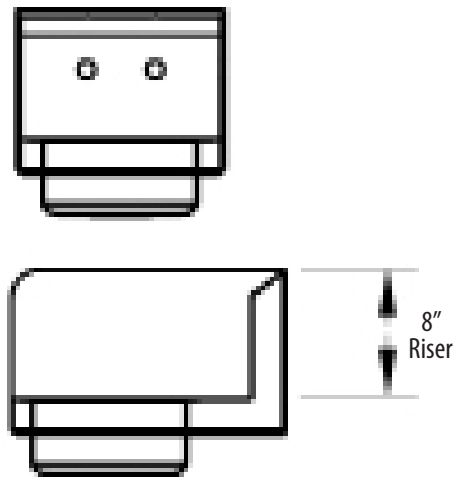

9" x 9" Space Saver Hand Sinks w/ Side Splash

Stainless Steel Hand Sinks

Use your smart phone to scan the above QR code to visit our website:
www.bk-resources.com

Certifications:

Features:

- Wall Mounting Hardware Included
- Drain Included
- Accommodates 4" O.C. Faucets
- Marine Edge

Material:

- T-304 Stainless Steel

Options:

- Upgraded Faucets
- Other Plumbing Accessories - Call For Details

Part Number	Unit Size (l x d)	Bowl Dim. (l x w x d)	Faucet / Spout Mounting	Side Splash	Included Faucet	Drain Size	Product Weight (lbs)
BKHS-W-SS-SS	12" x 14 1/2"	9" x 9" x 5"	4" O.C. Splash	Dual	-	1 7/8"	9.00
BKHS-W-SS-SS-P-G	12" x 14 1/2"	9" x 9" x 5"	4" O.C. Splash	Dual	BKF-W-3G-G	1 7/8"	11.00
BKHS-D-SS-SS	12" x 16"	9" x 9" x 5"	4" O.C. Deck	Dual	-	1 7/8"	8.00
BKHS-D-SS-SS-P-G	12" x 16"	9" x 9" x 5"	4" O.C. Deck	Dual	BKD-3G-G	1 7/8"	11.50