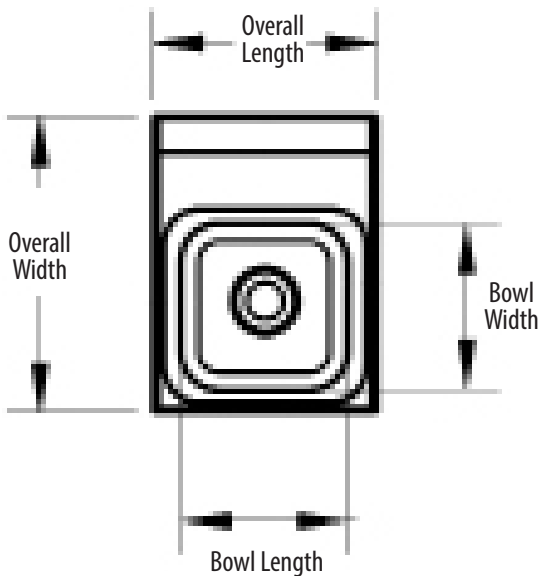

9" x 9" Space Saver Hand Sinks w/ Side Splash

Stainless Steel Hand Sinks

Use your smart phone to scan the above QR code to visit our website:
www.bk-resources.com

Certifications:

Features:

- Wall Mounting Hardware Included
- Drain Included
- Accommodates 4" O.C. Faucets
- Marine Edge

Material:

- T-304 Stainless Steel

Options:

- Upgraded Faucets
- Other Plumbing Accessories - Call For Details

Part Number	Unit Size (l x d)	Bowl Dim. (l x w x d)	Faucet / Spout Mounting	Side Splash	Included Faucet	Drain Size	Product Weight (lbs)
BKHS-W-SS-SS	12" x 14 1/2"	9" x 9" x 5"	4" O.C. Splash	Dual	-	1 7/8"	9.00
BKHS-W-SS-SS-P-G	12" x 14 1/2"	9" x 9" x 5"	4" O.C. Splash	Dual	BKF-W-3G-G	1 7/8"	11.00
BKHS-D-SS-SS	12" x 16"	9" x 9" x 5"	4" O.C. Deck	Dual	-	1 7/8"	8.00
BKHS-D-SS-SS-P-G	12" x 16"	9" x 9" x 5"	4" O.C. Deck	Dual	BKD-3G-G	1 7/8"	11.50