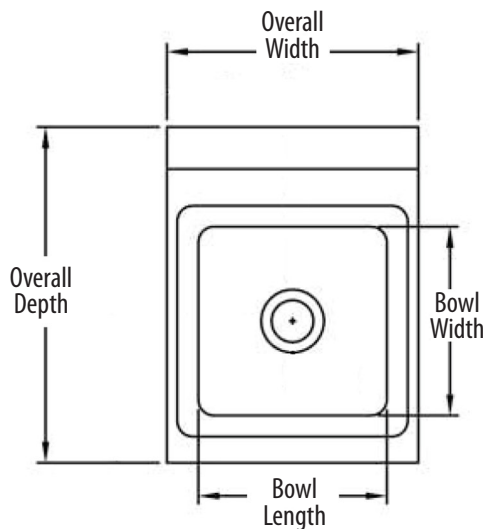

9" x 9" 1 Hole Splash Mount Space Saver Hand Sinks

Stainless Steel Hand Sinks

Use your smart phone to scan the above QR code to visit our website:
www.bk-resources.com

Certifications:

Features:

- Wall Mounting Hardware Included
- Drain Included
- Marine Edge

Material:

- T-304 Stainless Steel

Options:

- Upgraded Faucets
- Other Plumbing Accessories - Call For Details

Part Number	Unit Size (w x d)	Bowl Dim. (l x w x d)	Faucet / Spout Mounting	Side Splash	Included Faucet	Drain Size	Product Weight (lbs)
BKHS-W-SS-1	12" x 14 1/2"	9" x 9" x 5"	1 Hole Splash	-	-	1 7/8"	6.00
BKHS-W-SS-1-P-G	12" x 14 1/2"	9" x 9" x 5"	1 Hole Splash	-	BKF-SEF-3G	1 7/8"	7.00
BKHS-W-SS-1-SS	12" x 14 1/2"	9" x 9" x 5"	1 Hole Splash	Dual	-	1 7/8"	
BKHS-W-SS-1-SS-P-G	12" x 14 1/2"	9" x 9" x 5"	1 Hole Splash	Dual	BKF-SEF-3G	1 7/8"	