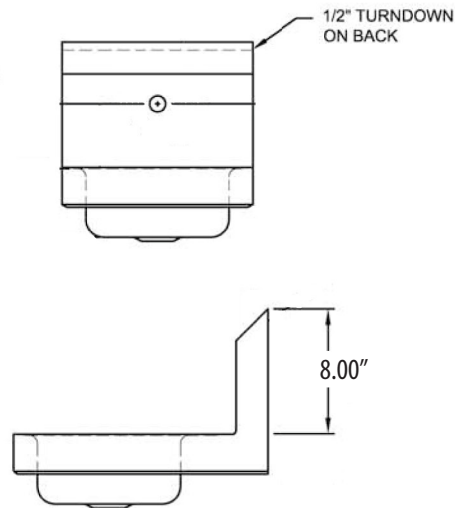

9" x 9" 1 Hole Splash Mount Space Saver Hand Sinks

Stainless Steel Hand Sinks

Use your smart phone to scan the above QR code to visit our website:
www.bk-resources.com

Certifications:

Features:

- Wall Mounting Hardware Included
- Drain Included
- Marine Edge

Material:

- T-304 Stainless Steel

Options:

- Upgraded Faucets
- Other Plumbing Accessories - Call For Details

Part Number	Unit Size (w x d)	Bowl Dim. (l x w x d)	Faucet / Spout Mounting	Side Splash	Included Faucet	Drain Size	Product Weight (lbs)
BKHS-W-SS-1	12" x 14 1/2"	9" x 9" x 5"	1 Hole Splash	-	-	1 7/8"	6.00
BKHS-W-SS-1-P-G	12" x 14 1/2"	9" x 9" x 5"	1 Hole Splash	-	BKF-SEF-3G	1 7/8"	7.00
BKHS-W-SS-1-SS	12" x 14 1/2"	9" x 9" x 5"	1 Hole Splash	Dual	-	1 7/8"	
BKHS-W-SS-1-SS-P-G	12" x 14 1/2"	9" x 9" x 5"	1 Hole Splash	Dual	BKF-SEF-3G	1 7/8"	