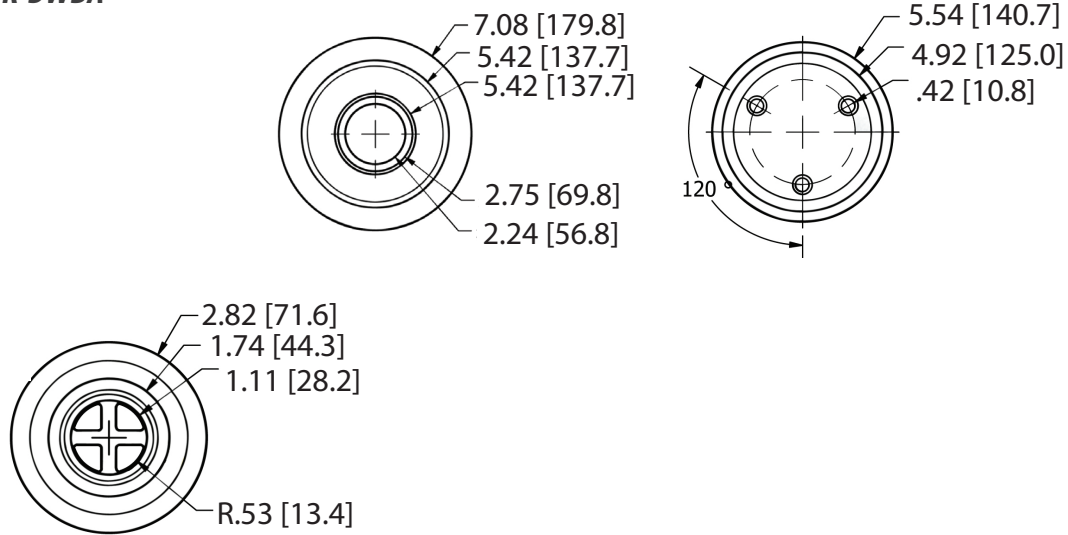

Use your smart phone to scan the above QR code to visit our website: www.bk-resources.com

Dipperwell Bowl Assembly

Model: BK-DWBA

Product Specifications:

- Basket: 5" (w) x 4 1/2" (h)
- Bowl: 5 1/2" (w) x 5 1/2" (h)
- Includes Basket Drain

PRODUCT SPECIFICATION SHEET

RESOURCES

Dipperwell Bowl Assembly

Model: BK-DWBA

BK-DWBA ISO VIEW

Scale = 1:6

Exploded Parts Detail:

Diagram #	Quantity	Part Number	Description
1	1	DWBA-S	Strainer
2	1	DWBA-B	Bowl
3	1	BKDR-2	Drain Body
4	1	BKDR-2-W	Washer
5	1	BKDR-2-LN	Lock Nut
6	1	BKDR2-TPN	Trail Piece Nut
7	1	BKDR-2-TP	Tail Piece