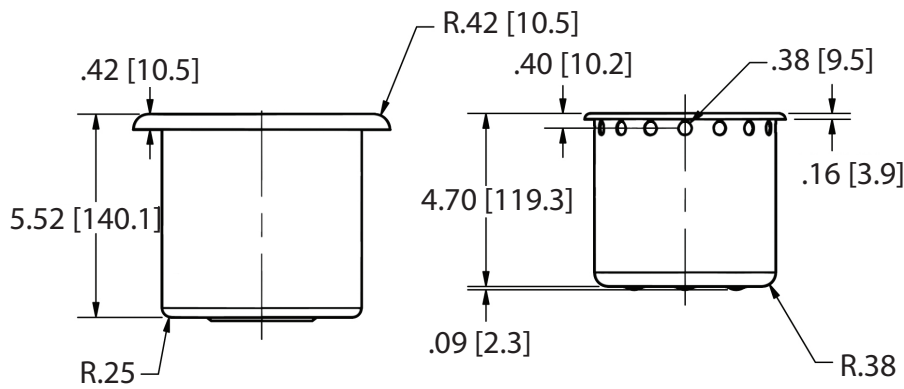

Use your smart phone to scan the above QR code to visit our website: www.bk-resources.com

Dipperwell Bowl Assembly

Model: BK-DWBA

Product Specifications:

- Basket: 5" (w) x 4 1/2" (h)
- Bowl: 5 1/2" (w) x 5 1/2" (h)
- Includes Basket Drain

PRODUCT SPECIFICATION SHEET

RESOURCES

Dipperwell Bowl Assembly

Model: BK-DWBA

BK-DWBA ISO VIEW

Scale = 1:6

Exploded Parts Detail:

Diagram #	Quantity	Part Number	Description
1	1	DWBA-S	Strainer
2	1	DWBA-B	Bowl
3	1	BKDR-2	Drain Body
4	1	BKDR-2-W	Washer
5	1	BKDR-2-LN	Lock Nut
6	1	BKDR2-TPN	Trail Piece Nut
7	1	BKDR-2-TP	Tail Piece