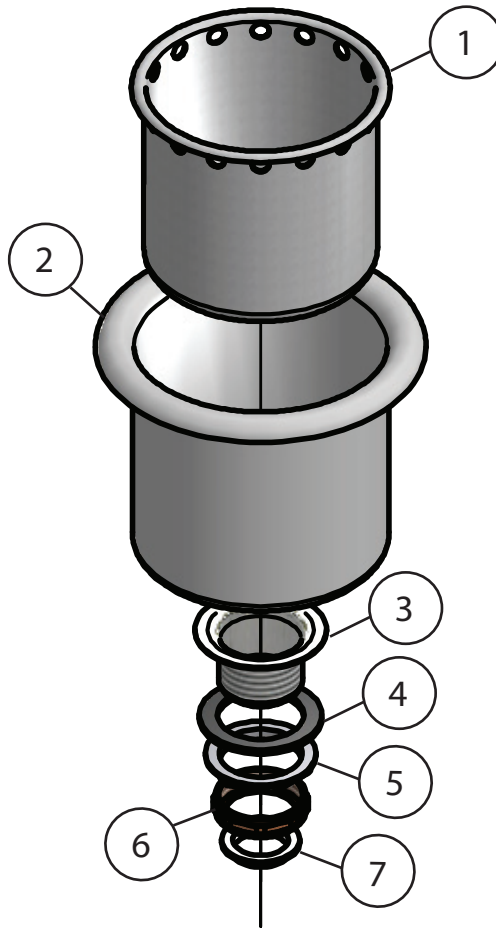

Use your smart phone to scan the above QR code to visit our website: www.bk-resources.com

Dipperwell Bowl Assembly

Model: BK-DWBA

Product Specifications:

- Basket: 5" (w) x 4 1/2" (h)
- Bowl: 5 1/2" (w) x 5 1/2" (h)
- Includes Basket Drain

PRODUCT SPECIFICATION SHEET

RESOURCES

Dipperwell Bowl Assembly

Model: BK-DWBA

BK-DWBA ISO VIEW

Scale = 1:6

Exploded Parts Detail:

Diagram #	Quantity	Part Number	Description
1	1	DWBA-S	Strainer
2	1	DWBA-B	Bowl
3	1	BKDR-2	Drain Body
4	1	BKDR-2-W	Washer
5	1	BKDR-2-LN	Lock Nut
6	1	BKDR2-TPN	Trail Piece Nut
7	1	BKDR-2-TP	Tail Piece