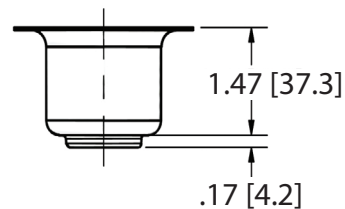

Use your smart phone to scan the above QR code to visit our website: www.bk-resources.com

Dipperwell Bowl Assembly

Model: BK-DWBA

Product Specifications:

- Basket: 5" (w) x 4 1/2" (h)
- Bowl: 5 1/2" (w) x 5 1/2" (h)
- Includes Basket Drain

PRODUCT SPECIFICATION SHEET

RESOURCES

Dipperwell Bowl Assembly

Model: BK-DWBA

BK-DWBA ISO VIEW

Scale = 1:6

Exploded Parts Detail:

Diagram #	Quantity	Part Number	Description
1	1	DWBA-S	Strainer
2	1	DWBA-B	Bowl
3	1	BKDR-2	Drain Body
4	1	BKDR-2-W	Washer
5	1	BKDR-2-LN	Lock Nut
6	1	BKDR2-TPN	Trail Piece Nut
7	1	BKDR-2-TP	Tail Piece