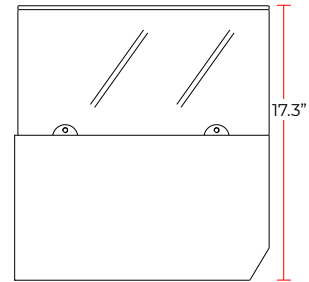

Project:

Quantity:

Model #:

Approval:

For Commercial Use Only

TECHNICAL DATA

DIMENSIONS

Exterior Dimensions	59.1"W x 15.5"D x 17.3"H
Interior Dimensions	45.3"W x 12.2"D x 6.5"H
Packaging Dimensions	63"W x 18"D x 18"H
Unit Weight	108 lb.
Shipping Weight	119 lb.

ELECTRICAL

Voltage	115
Hertz	60
Phase	1
Power Cord Length	60"

COOLING

Temperature Range	33°F to 41°F
Temperature Controller	Digital

CONSTRUCTION

Exterior Material	Stainless Steel and Glass
Pans	(6) x 1/3 Size 6" Deep S/S Pans (sold separately)

TECHNICAL DRAWING

MODEL: CTP60SG

NEMA 5-15P

SIDE VIEW