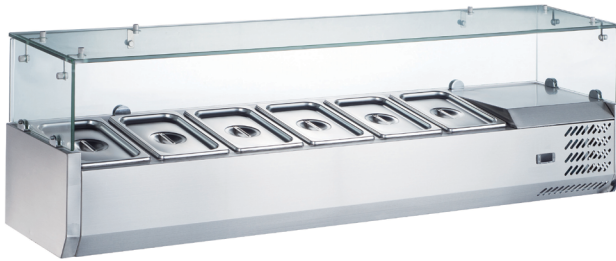

## CTP60SG 60" Refrigerated Countertop Salad Bar, Glass Topping Rail

### FEATURES

- Holds temperature between 33°F to 41°F
- Stainless steel construction
- Digital temperature control and display
- Removable flat glass cover
- Static cooling system with continuous evaporator
- CFC free refrigerant and foam
- Fits 6 x 1/3 size 6" deep pans (sold separately)

Keep salad, condiments, toppings and other food items cold on this four pan countertop salad bar. This commercial refrigerated salad bar is perfect for pizza shops, restaurants, and foodservice establishments that serve a variety of cold salads. A self contained unit, our salad bar refrigerator maximizes energy consumption and consistently maintains your toppings within the 33°F to 41°F temperature range. A digital temperature controller makes it super easy for your staff to adjust the temperature, while an automatic defrost feature increases the efficiency of the unit.