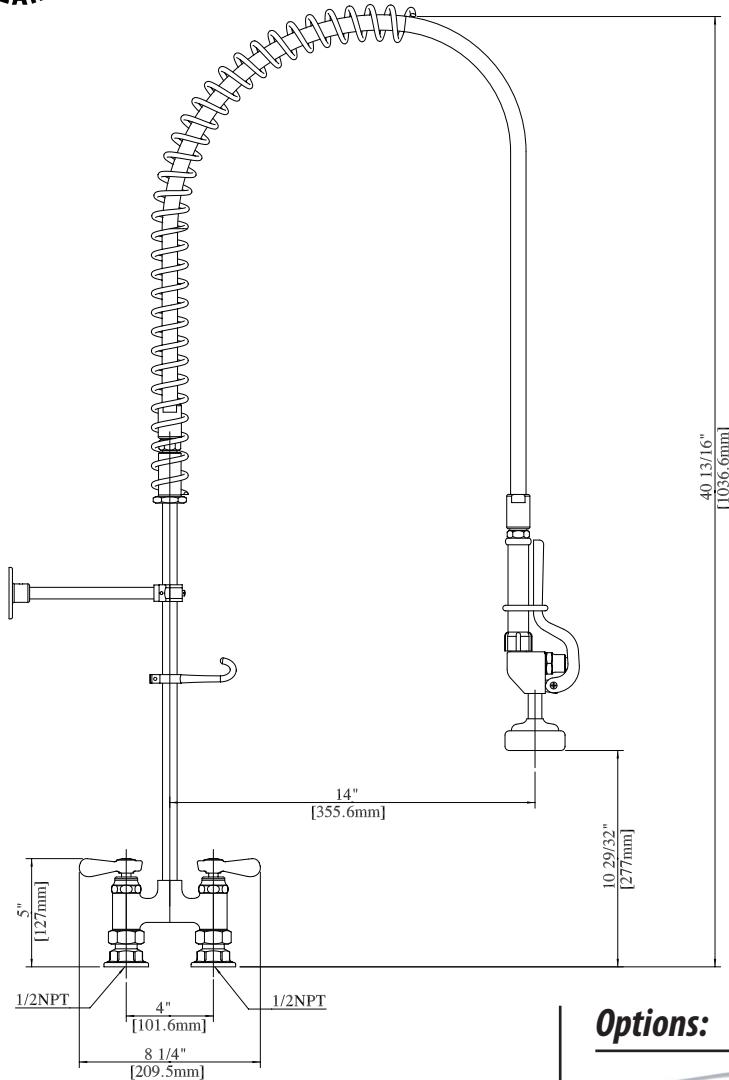

# 4" Deck Mount Pre-Rinse

Model: BKF-4HDDPR-WB-G, Lead Free

### Product Specifications:

- Triple-Ply Hose Rated to 300 PSI
- 12" Wall Bracket
- 1/4 Turn Ceramic Cartridges
- Integral Check Valves
- Color Coded Hot & Cold Indicators
- 1/2" Female Inlets

### 4" Deck Mount Pre-Rinse

Model: BKF-4HDDPR-WB-G, Lead Free

#### Exploded Parts Detail:

Diagram #	Quantity	Part Number	Description
1	1	BK-PR-SPR	Hose Retainer
2	1	BK-PR-SPRING	Hose Spring
3	1	BK-PR-18RP-G	Riser Bar
4	1	BKH-44	Spray Hose
5	1	BK-PR-SHR	Spray Valve Handle Retainer
6	1	BK-PR-SHR	Spray Valve Retainer
7	1	BK-PR-WB	Wall Bracket Base
8	1	BK-PR-WB	Wall Bracket Clamp
9	1	BK-PR-WB	Wall Bracket Rod
10	1	BK-4HD-XX-G	Faucet Body