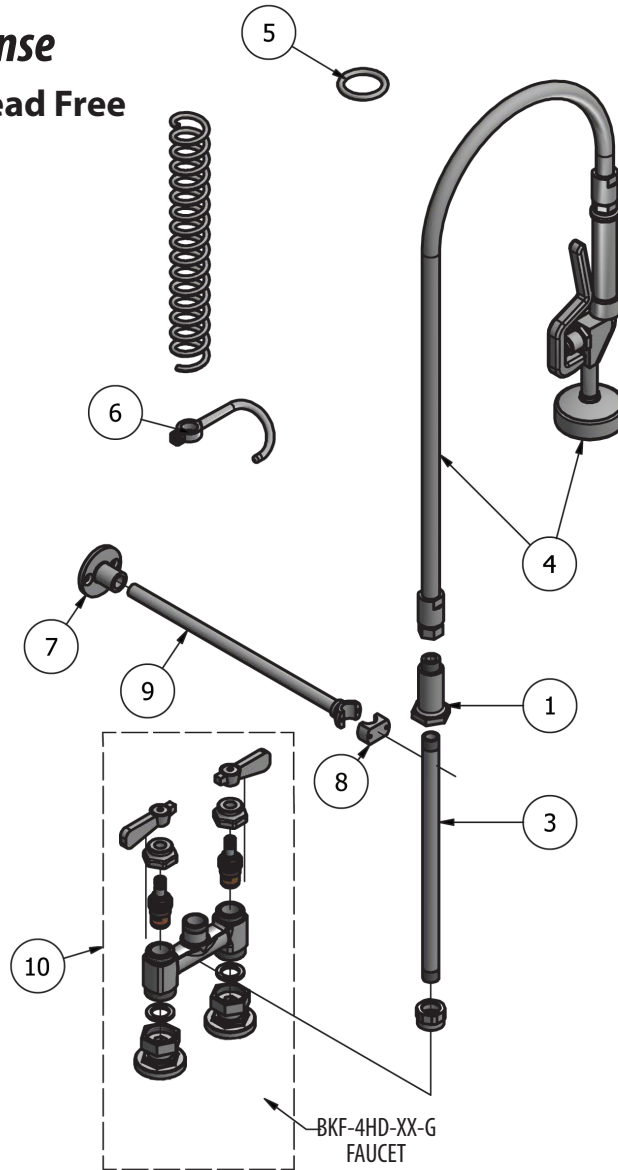

# 4" Deck Mount Pre-Rinse

Model: BKF-4HDDPR-WB-G, Lead Free

### Product Specifications:

- Triple-Ply Hose Rated to 300 PSI
- 12" Wall Bracket
- 1/4 Turn Ceramic Cartridges
- Integral Check Valves
- Color Coded Hot & Cold Indicators
- 1/2" Female Inlets

### 4" Deck Mount Pre-Rinse

Model: BKF-4HDDPR-WB-G, Lead Free

#### Exploded Parts Detail:

Diagram #	Quantity	Part Number	Description
1	1	BK-PR-SPR	Hose Retainer
2	1	BK-PR-SPRING	Hose Spring
3	1	BK-PR-18RP-G	Riser Bar
4	1	BKH-44	Spray Hose
5	1	BK-PR-SHR	Spray Valve Handle Retainer
6	1	BK-PR-SHR	Spray Valve Retainer
7	1	BK-PR-WB	Wall Bracket Base
8	1	BK-PR-WB	Wall Bracket Clamp
9	1	BK-PR-WB	Wall Bracket Rod
10	1	BK-4HD-XX-G	Faucet Body