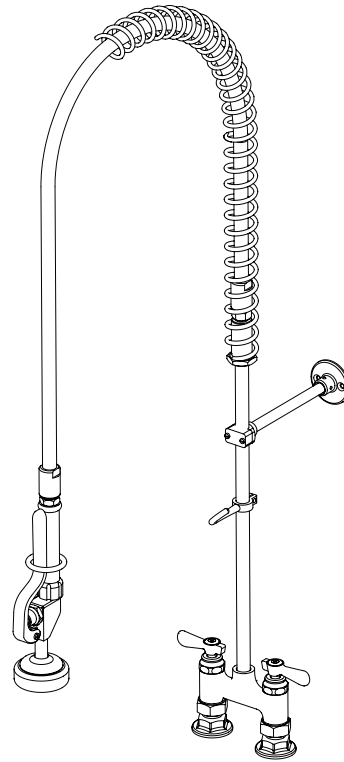

# 4" Deck Mount Pre-Rinse

Model: BKF-4HDDPR-WB-G, Lead Free

### Product Specifications:

- Triple-Ply Hose Rated to 300 PSI
- 12" Wall Bracket
- 1/4 Turn Ceramic Cartridges
- Integral Check Valves
- Color Coded Hot & Cold Indicators
- 1/2" Female Inlets

### 4" Deck Mount Pre-Rinse

Model: BKF-4HDDPR-WB-G, Lead Free

#### Exploded Parts Detail:

Diagram #	Quantity	Part Number	Description
1	1	BK-PR-SPR	Hose Retainer
2	1	BK-PR-SPRING	Hose Spring
3	1	BK-PR-18RP-G	Riser Bar
4	1	BKH-44	Spray Hose
5	1	BK-PR-SHR	Spray Valve Handle Retainer
6	1	BK-PR-SHR	Spray Valve Retainer
7	1	BK-PR-WB	Wall Bracket Base
8	1	BK-PR-WB	Wall Bracket Clamp
9	1	BK-PR-WB	Wall Bracket Rod
10	1	BK-4HD-XX-G	Faucet Body