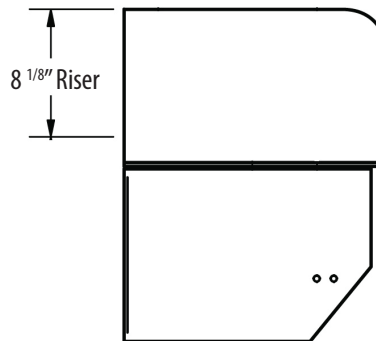

14" x 10" Hand Sinks w/ Side Splash & Knee Valve Package

Stainless Steel Hand Sinks

Use your smart phone to scan the above QR code to visit our website:
www.bk-resources.com

Certifications:

Features:

- Wall Mounting Hardware Included
- Drain Included

Material:

- T-304 Stainless Steel

Options:

- Upgraded Faucets
- Other Plumbing Accessories - Call For Details

Part Number	Unit Size (w x d)	Bowl Dim. (l x w x d)	Faucet / Spout Mounting	Side Splash	Included Faucet	Drain Size
BKHS-D-1410-1-SS-BKK	17" x 17"	14" x 10" x 5"	1 Hole Deck	Dual	-	1 7/8"
BKHS-D-1410-1-SSBKKPG	17" x 17"	14" x 10" x 5"	1 Hole Deck	Dual	BKKV-DGS-G	1 7/8"
BKHS-W-1410-1-SS-BKK	17" x 15 1/2"	14" x 10" x 5"	1 Hole Splash	Dual	-	1 7/8"
BKHS-W-1410-1-SSBKKPG	17" x 15 1/2"	14" x 10" x 5"	1 Hole Splash	Dual	BKKVSGS-G	1 7/8"