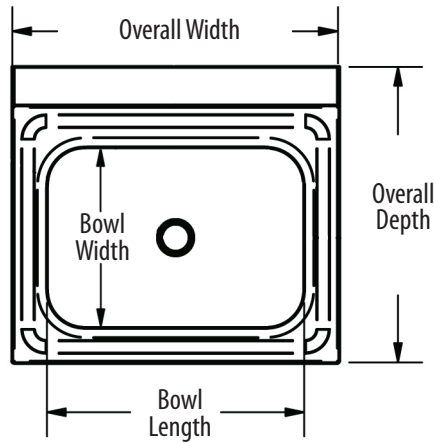

14" x 10" Hand Sinks w/ Side Splash & Knee Valve Package

Stainless Steel Hand Sinks

Use your smart phone to scan the above QR code to visit our website:
www.bk-resources.com

Certifications:

Features:

- Wall Mounting Hardware Included
- Drain Included

Material:

- T-304 Stainless Steel

Options:

- Upgraded Faucets
- Other Plumbing Accessories - Call For Details

Part Number	Unit Size (w x d)	Bowl Dim. (l x w x d)	Faucet / Spout Mounting	Side Splash	Included Faucet	Drain Size
BKHS-D-1410-1-SS-BKK	17" x 17"	14" x 10" x 5"	1 Hole Deck	Dual	-	1 7/8"
BKHS-D-1410-1-SSBKKPG	17" x 17"	14" x 10" x 5"	1 Hole Deck	Dual	BKKV-DGS-G	1 7/8"
BKHS-W-1410-1-SS-BKK	17" x 15 1/2"	14" x 10" x 5"	1 Hole Splash	Dual	-	1 7/8"
BKHS-W-1410-1-SSBKKPG	17" x 15 1/2"	14" x 10" x 5"	1 Hole Splash	Dual	BKKVSGS-G	1 7/8"