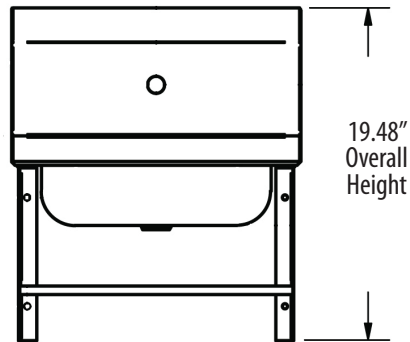

14" x 10" Hand Sinks w/ Side Splash & Knee Valve Package

Stainless Steel Hand Sinks

Use your smart phone to scan the above QR code to visit our website:
www.bk-resources.com

Certifications:

Features:

- Wall Mounting Hardware Included
- Drain Included

Material:

- T-304 Stainless Steel

Options:

- Upgraded Faucets
- Other Plumbing Accessories - Call For Details

Part Number	Unit Size (w x d)	Bowl Dim. (l x w x d)	Faucet / Spout Mounting	Side Splash	Included Faucet	Drain Size
BKHS-D-1410-1-SS-BKK	17" x 17"	14" x 10" x 5"	1 Hole Deck	Dual	-	1 7/8"
BKHS-D-1410-1-SSBKKPG	17" x 17"	14" x 10" x 5"	1 Hole Deck	Dual	BKKV-DGS-G	1 7/8"
BKHS-W-1410-1-SS-BKK	17" x 15 1/2"	14" x 10" x 5"	1 Hole Splash	Dual	-	1 7/8"
BKHS-W-1410-1-SSBKKPG	17" x 15 1/2"	14" x 10" x 5"	1 Hole Splash	Dual	BKKVSGS-G	1 7/8"