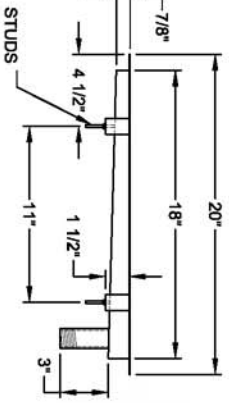

PERFORATED TRAY

DRAWN FOR: REF: 18" URN TROUGH

LOCATION: DATE: 11-16-04

BY: J.K.

SCALE: 1"=1'-0"

CHECKED BY: QUAD: BASE: MAT. DECK: PROD. NO. MODEL #: BK-URTR-18

DATE

REVISIONS