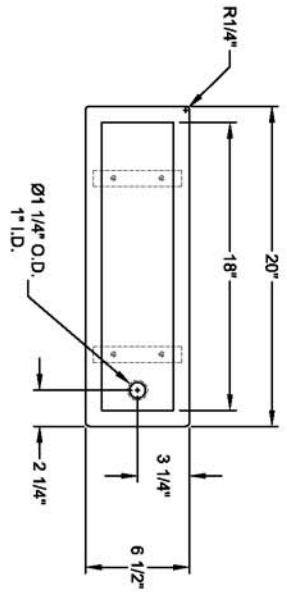

PERFORATED TRAY

DRAWN FOR: REF: 18" URN TROUGH

LOCATION: DATE: 11-16-04

BY: J.K.

SCALE: 1"=1'-0"

CHECKED BY: QUAD: BASE: MAT. DECK: PROD. NO. MODEL #: BK-URTR-18

DATE

REVISIONS