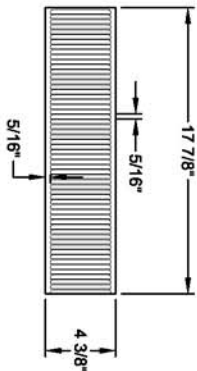

PERFORATED TRAY

DRAWN FOR: REF: 18" URN TROUGH

LOCATION: DATE: 11-16-04

BY: J.K.

SCALE: 1"=1'-0"

CHECKED BY: QUAD: BASE: MAT. DECK: PROD. NO. MODEL #: BK-URTR-18

DATE

REVISIONS