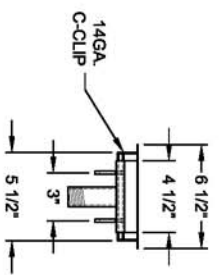

PERFORATED TRAY

DRAWN FOR: REF: 18" URN TROUGH

LOCATION: DATE: 11-16-04

BY: J.K.

SCALE: 1"=1'-0"

CHECKED BY: QUAD: BASE: MAT. DECK: PROD. NO. MODEL #: BK-URTR-18

DATE

REVISIONS