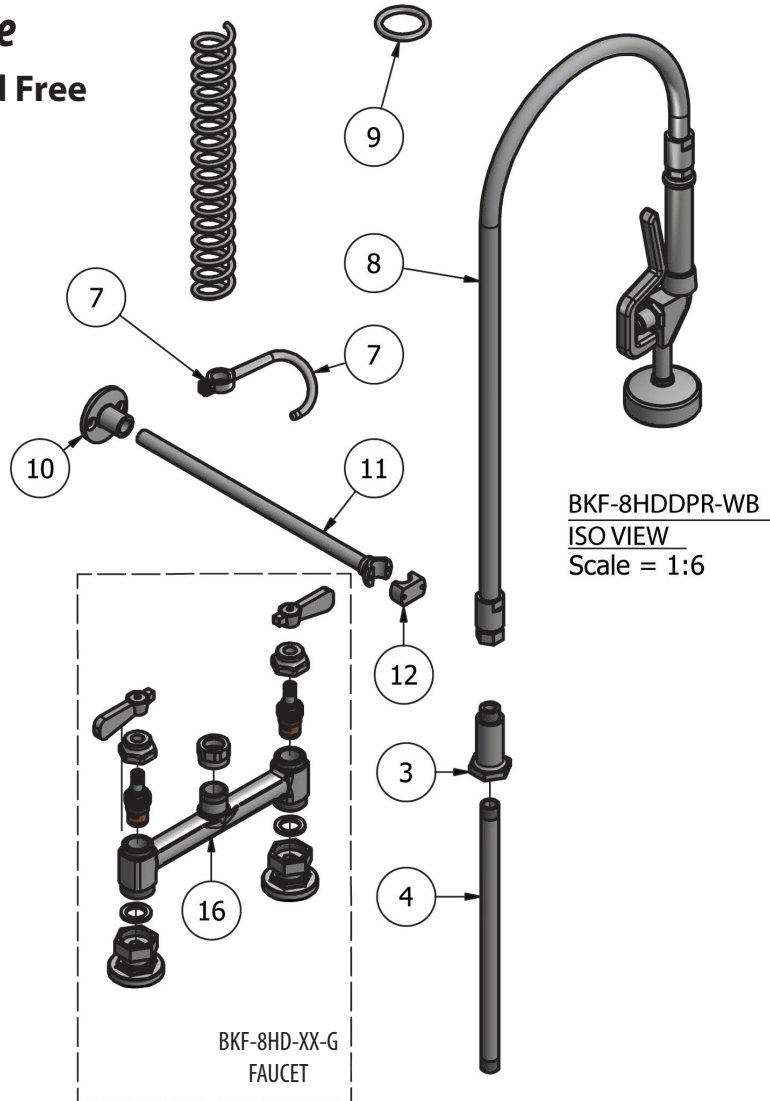

Use your smart phone to scan the above QR code to visit our website: www.bk-resources.com

8" Deck Mount Pre-Rinse

Model: BKF-8HDDPR-WB-G, Lead Free

Product Specifications:

- Triple-Ply Hose Rated to 300 PSI
- 12" Wall Bracket
- 1/4 Turn Ceramic Cartridges
- Integral Check Valves
- Color Coded Hot & Cold Indicators
- 1/2" Female Inlets

Options:

BKF-AF Add A Faucet
BKF-AF-8-G, BKF-AF-10-G,
BKF-AF-12-G, BKF-AF-14-G

Certifications:

Certified to NSF/ANSI 61 Section 9-G

PRODUCT SPECIFICATION SHEET

RESOURCES

8" Deck Mount Pre-Rinse

Model: BKF-8HDDPR-WB-G, Lead Free

Exploded Parts Detail:

Diagram #	Quantity	Part Number	Description
2	1	BK-PR-SPRING	Hose Spring
3	1	BK-PR-SPR	Hose Retainer
4	1	BK-PR-18RP-G	Riser Bar
7	1	BK-PR-SHR	Spray Valve Retainer
8	1	BKH-44	Spray Hose
9	1	BK-PR-SHR	Spray Valve Handle Retainer
10	1	BK-PR-WB	Wall Bracket Base
11	1	BK-PR-WB	Wall Bracket Rod
12	1	BK-PR-WB	Wall Bracket Clamp
16	1	BKF-8HD-XX-G	Deck Mount Faucet