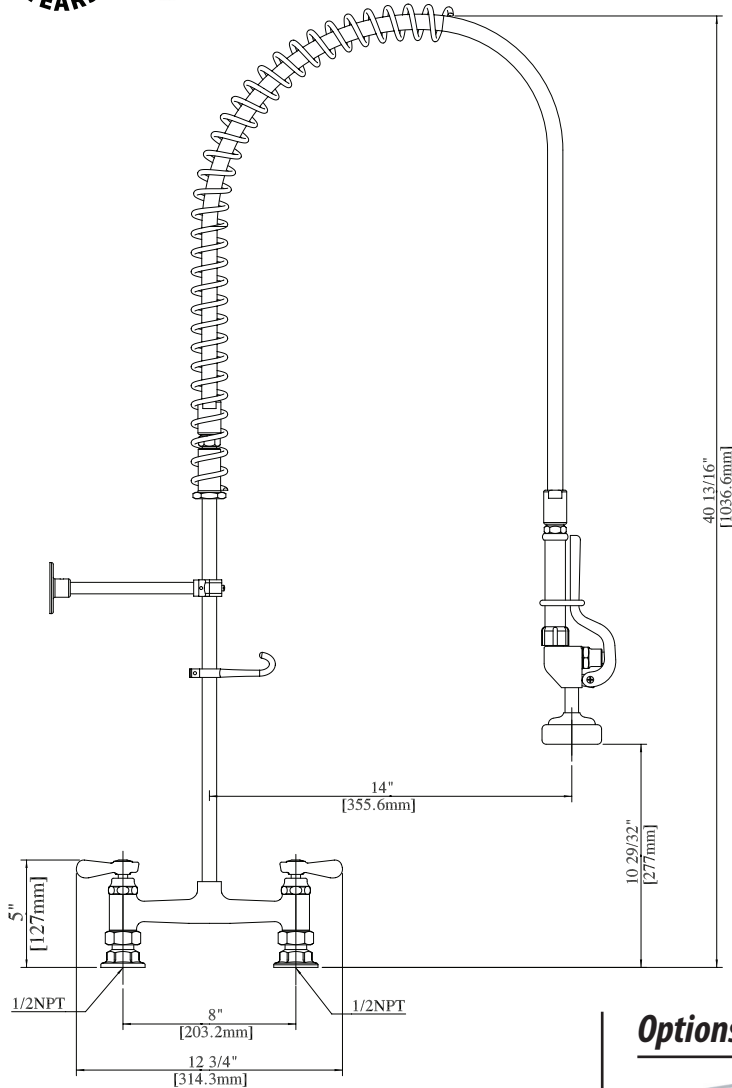

Use your smart phone to scan the above QR code to visit our website: www.bk-resources.com

8" Deck Mount Pre-Rinse

Model: BKF-8HDDPR-WB-G, Lead Free

Product Specifications:

- Triple-Ply Hose Rated to 300 PSI
- 12" Wall Bracket
- 1/4 Turn Ceramic Cartridges
- Integral Check Valves
- Color Coded Hot & Cold Indicators
- 1/2" Female Inlets

Options:

BKF-AF Add A Faucet
BKF-AF-8-G, BKF-AF-10-G,
BKF-AF-12-G, BKF-AF-14-G

Certifications:

Certified to NSF/ANSI 61 Section 9-G

PRODUCT SPECIFICATION SHEET

RESOURCES

8" Deck Mount Pre-Rinse

Model: BKF-8HDDPR-WB-G, Lead Free

Exploded Parts Detail:

Diagram #	Quantity	Part Number	Description
2	1	BK-PR-SPRING	Hose Spring
3	1	BK-PR-SPR	Hose Retainer
4	1	BK-PR-18RP-G	Riser Bar
7	1	BK-PR-SHR	Spray Valve Retainer
8	1	BKH-44	Spray Hose
9	1	BK-PR-SHR	Spray Valve Handle Retainer
10	1	BK-PR-WB	Wall Bracket Base
11	1	BK-PR-WB	Wall Bracket Rod
12	1	BK-PR-WB	Wall Bracket Clamp
16	1	BKF-8HD-XX-G	Deck Mount Faucet