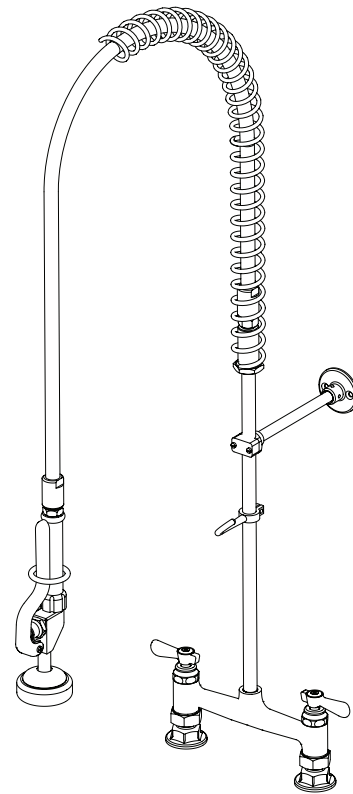

Use your smart phone to scan the above QR code to visit our website: www.bk-resources.com

8" Deck Mount Pre-Rinse

Model: BKF-8HDDPR-WB-G, Lead Free

Product Specifications:

- Triple-Ply Hose Rated to 300 PSI
- 12" Wall Bracket
- 1/4 Turn Ceramic Cartridges
- Integral Check Valves
- Color Coded Hot & Cold Indicators
- 1/2" Female Inlets

Options:

BKF-AF Add A Faucet
BKF-AF-8-G, BKF-AF-10-G,
BKF-AF-12-G, BKF-AF-14-G

Certifications:

Certified to NSF/ANSI 61 Section 9-G

PRODUCT SPECIFICATION SHEET

RESOURCES

8" Deck Mount Pre-Rinse

Model: BKF-8HDDPR-WB-G, Lead Free

Exploded Parts Detail:

Diagram #	Quantity	Part Number	Description
2	1	BK-PR-SPRING	Hose Spring
3	1	BK-PR-SPR	Hose Retainer
4	1	BK-PR-18RP-G	Riser Bar
7	1	BK-PR-SHR	Spray Valve Retainer
8	1	BKH-44	Spray Hose
9	1	BK-PR-SHR	Spray Valve Handle Retainer
10	1	BK-PR-WB	Wall Bracket Base
11	1	BK-PR-WB	Wall Bracket Rod
12	1	BK-PR-WB	Wall Bracket Clamp
16	1	BKF-8HD-XX-G	Deck Mount Faucet