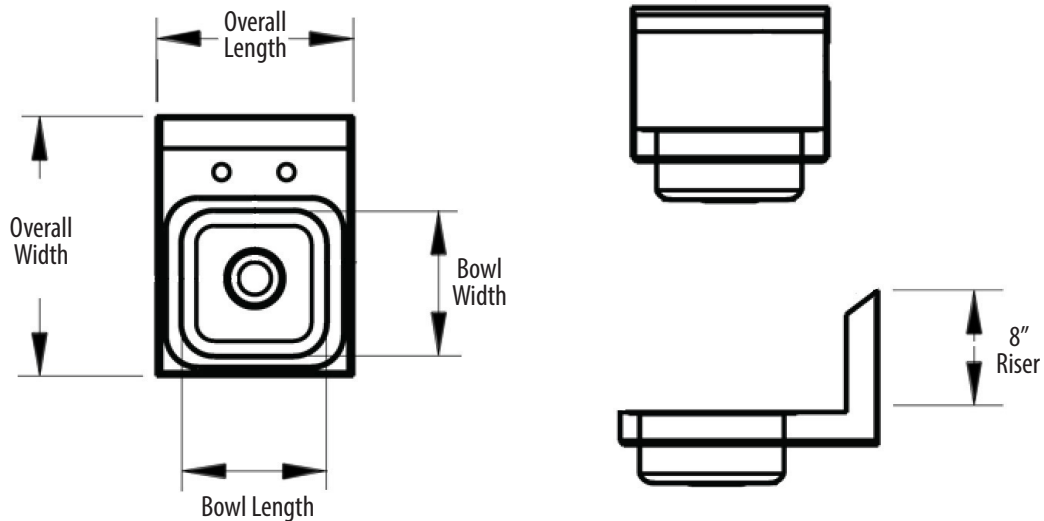

9" x 9" Deck Mount Space Saver Hand Sinks

Stainless Steel Hand Sinks

Use your smart phone to scan the above QR code to visit our website: www.bk-resources.com

Certifications:

Features:

- Wall Mounting Hardware Included
- Drain Included
- Accommodates 4" O.C. Faucets
- Marine Edge

Material:

- T-304 Stainless Steel

Options:

- Upgraded Faucets
- Other Plumbing Accessories - Call For Details

Part Number	Unit Size (l x w)	Bowl Dim. (l x w x d)	Faucet / Spout Mounting	Included Faucet	Drain Size	Product Weight (lbs)
BKHS-D-SS	12" x 16"	9" x 9" x 5"	4" O.C. Deck	-	1 7/8"	6.50
BKHS-D-SS-P-G	12" x 16"	9" x 9" x 5"	4" O.C. Deck	BKD-3G-G	1 7/8"	8.00