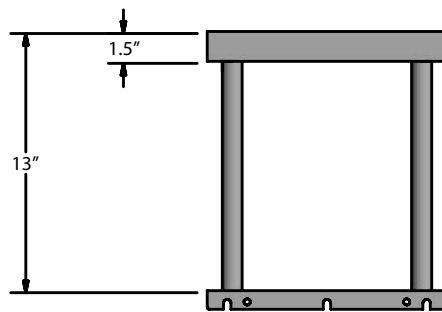

Steam Table Overselves

T-304 Premium Stainless Steel Overselves

Model: STE-X-OSS

PRODUCT DATA SHEET

BK RESOURCES