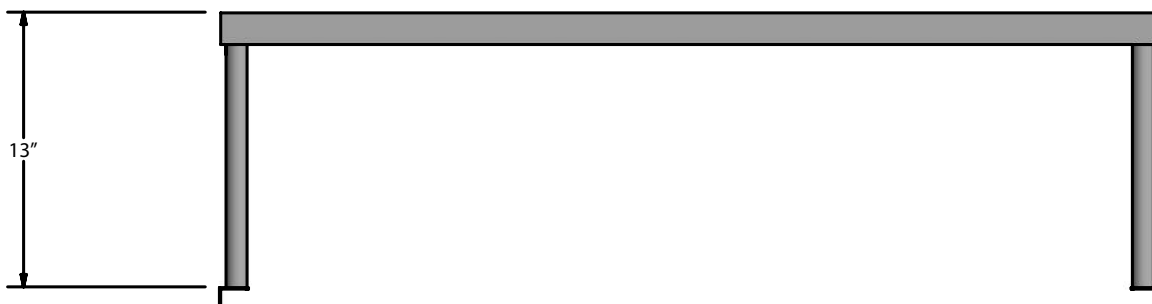

Steam Table Overshelves

Stainless Steel Overshelves

Use your smart phone to scan the above QR code to visit our website:
www.bk-resources.com

Material:

- 18 Ga Stainless Steel Construction

Features:

- 12" Deep Shelf
- 13" From Top of Table to Shelf
- Surface mounts directly to table with included self-tapping screws
- Shipped Knocked Down

Applications:

- Fits any BK Resources Steam Table

Item #	Length	Product Weight (lbs)
STE-2-OSS	30.375"	11.00
STE-3-OSS	44.375"	14.00
STE-4-OSS	58.375"	17.00
STE-5-OSS	72.375"	20.00

PRODUCT DATA SHEET

BK RESOURCES