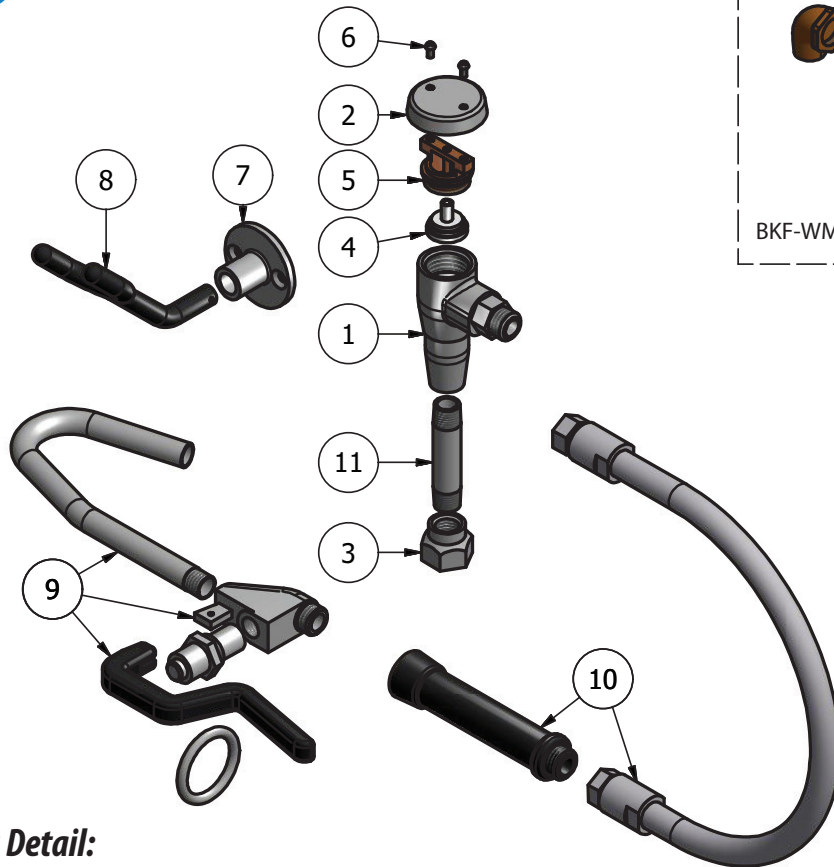

Use your smart phone to scan the above QR code to visit our website: www.bk-resources.com

Remote Valve Wall Mount Pot Filler

Model: BKF-BSMPF-G, Lead Free

Product Specifications:

- 72" Stainless Steel Braided Hose
- Wall Hook
- High Polished Nickel Chrome Finish
- Full Replacement Parts Available

Certifications:

Certified to NSF/ANSI 61 Section 9-G

PRODUCT SPECIFICATION SHEET

RESOURCES

Remote Valve Wall Mount Pot Filler

Model: BKF-BSMPF-G, Lead Free

Exploded Parts Detail:

Diagram #	Quantity	Part Number	Description
1	1	BKF-VSVB-G	Vac Breaker Body
2	1	BKF-VBC	Vac Breaker Cap
3	1	BKF-PR-ADP	Vac Breaker Nut
4	1	BKF-VBV	Vac Breaker Valve
5	1	BKF-VBB	Vac Breaker Base
6	2	BKF-VBB-S	Vac Breaker Screw
7	1	BKF-WB	Wall Bracket
8	1	BK-WH	Wall Hook
9	1	BKF-PFW-G	Pot Filler
10	2	BKH-72-G	Hose w/ Adapter
11	1	BK-3.5RP-G	3.5 Pipe