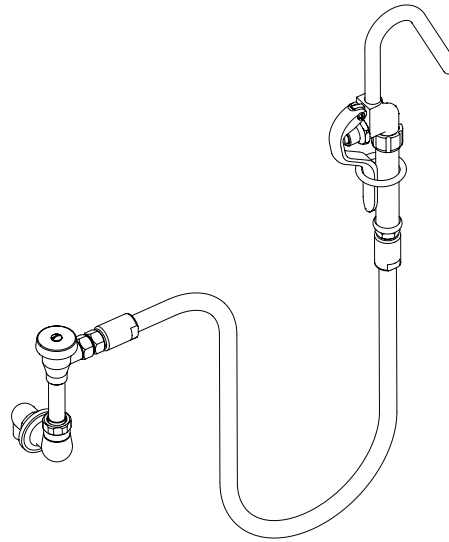

Use your smart phone to scan the above QR code to visit our website: www.bk-resources.com

Remote Valve Wall Mount Pot Filler

Model: BKF-BSMPF-G, Lead Free

Product Specifications:

- 72" Stainless Steel Braided Hose
- Wall Hook
- High Polished Nickel Chrome Finish
- Full Replacement Parts Available

Certifications:

Certified to NSF/ANSI 61 Section 9-G

PRODUCT SPECIFICATION SHEET

RESOURCES

Remote Valve Wall Mount Pot Filler

Model: BKF-BSMPF-G, Lead Free

Exploded Parts Detail:

Diagram #	Quantity	Part Number	Description
1	1	BKF-VSVB-G	Vac Breaker Body
2	1	BKF-VBC	Vac Breaker Cap
3	1	BKF-PR-ADP	Vac Breaker Nut
4	1	BKF-VBV	Vac Breaker Valve
5	1	BKF-VBB	Vac Breaker Base
6	2	BKF-VBB-S	Vac Breaker Screw
7	1	BKF-WB	Wall Bracket
8	1	BK-WH	Wall Hook
9	1	BKF-PFW-G	Pot Filler
10	2	BKH-72-G	Hose w/ Adapter
11	1	BK-3.5RP-G	3.5 Pipe