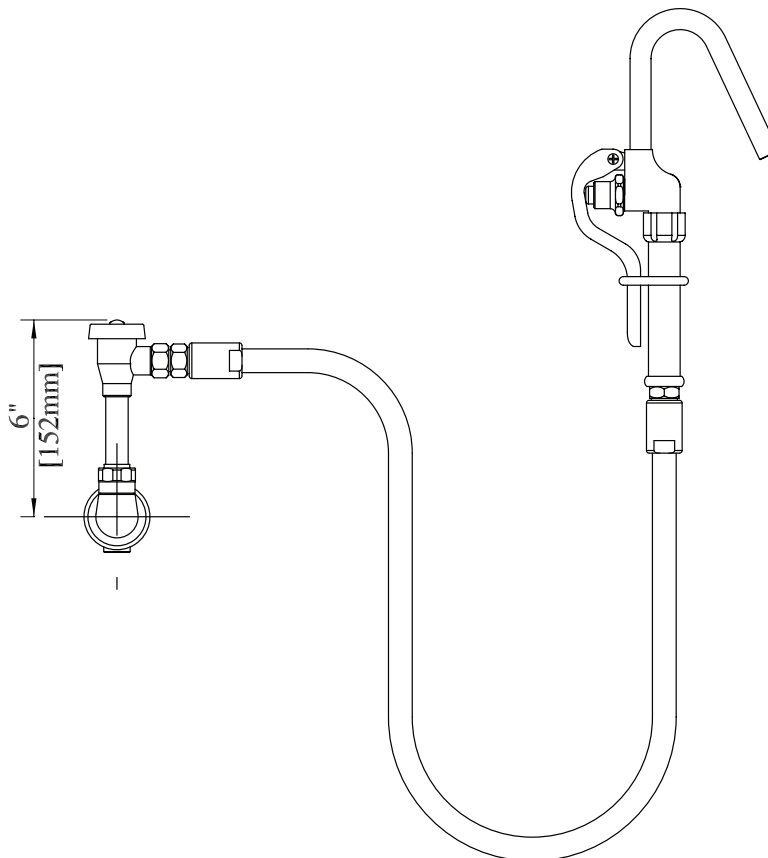

Use your smart phone to scan the above QR code to visit our website: www.bk-resources.com

Remote Valve Wall Mount Pot Filler

Model: BKF-BSMPF-G, Lead Free

Product Specifications:

- 72" Stainless Steel Braided Hose
- Wall Hook
- High Polished Nickel Chrome Finish
- Full Replacement Parts Available

Certifications:

Certified to NSF/ANSI 61 Section 9-G

PRODUCT SPECIFICATION SHEET

RESOURCES

Remote Valve Wall Mount Pot Filler

Model: BKF-BSMPF-G, Lead Free

Exploded Parts Detail:

Diagram #	Quantity	Part Number	Description
1	1	BKF-VSVB-G	Vac Breaker Body
2	1	BKF-VBC	Vac Breaker Cap
3	1	BKF-PR-ADP	Vac Breaker Nut
4	1	BKF-VBV	Vac Breaker Valve
5	1	BKF-VBB	Vac Breaker Base
6	2	BKF-VBB-S	Vac Breaker Screw
7	1	BKF-WB	Wall Bracket
8	1	BK-WH	Wall Hook
9	1	BKF-PFW-G	Pot Filler
10	2	BKH-72-G	Hose w/ Adapter
11	1	BK-3.5RP-G	3.5 Pipe