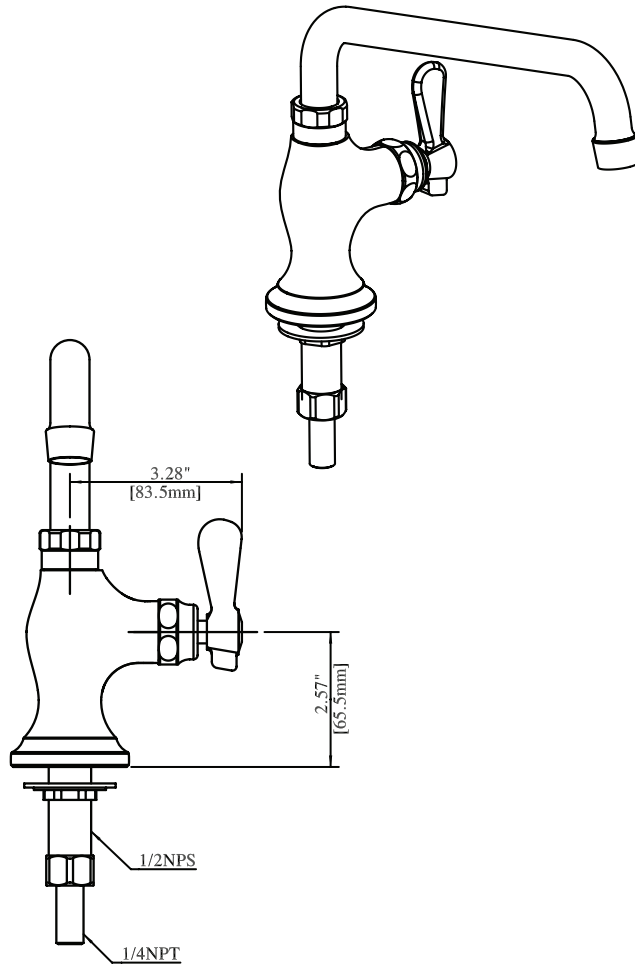

# Deck Mount Heavy Duty Single Valve Pantry Faucet with Swing Spout

Model: BKF-SPF

### Product Specifications:

- Heavy Duty Double Seat 1/4 Turn Ceramic Cartridges
- High Polished Dipped Chrome Finish
- Full Replacement Parts Available

### Product Detail:

Model Number	DIM. A	DIM. B	DIM. C
BKF-SPF-6-G	4.63" [117.5]	6.88" [174.6]	6" [152.4]
BKF-SPF-8-G	5" [127]	7.22" [183.4]	8" [203.2]
BKF-SPF-10-G	5.38" [136.5]	7.63" [193.6]	10" [254]
BKF-SPF-12-G	5.75" [146]	8" [203.2]	12" [304.8]
BKF-SPF-14-G	6.16" [156.4]	8.38" [212.7]	14" [355.6]
BKF-SPF-16-G	6.56" [166.7]	8.75" [222.3]	16" [406.4]

### Exploded Parts Detail:

Diagram #	Quantity	Part Number	Description
1	1	BK-SPF-XX-G	Faucet Body
2	1	BKF-SBH	Handle
3	1	BKF-MN	Nut
4	1	BKF-MW	Washer
5	1	BKF-SPT-XX	Spout
5A	2	BKF-SPT-O-RING	O-Ring
5B	1	BKF-SPT-AERATOR	Aerator
5C	1	BKF-SPT-SPACER	Spacer
5D	1	BKF-SPT-N	Nut
6	1	BKF-HV/CV-G	Mixing Valve
7	1	BKF-BONNET	MV Nut