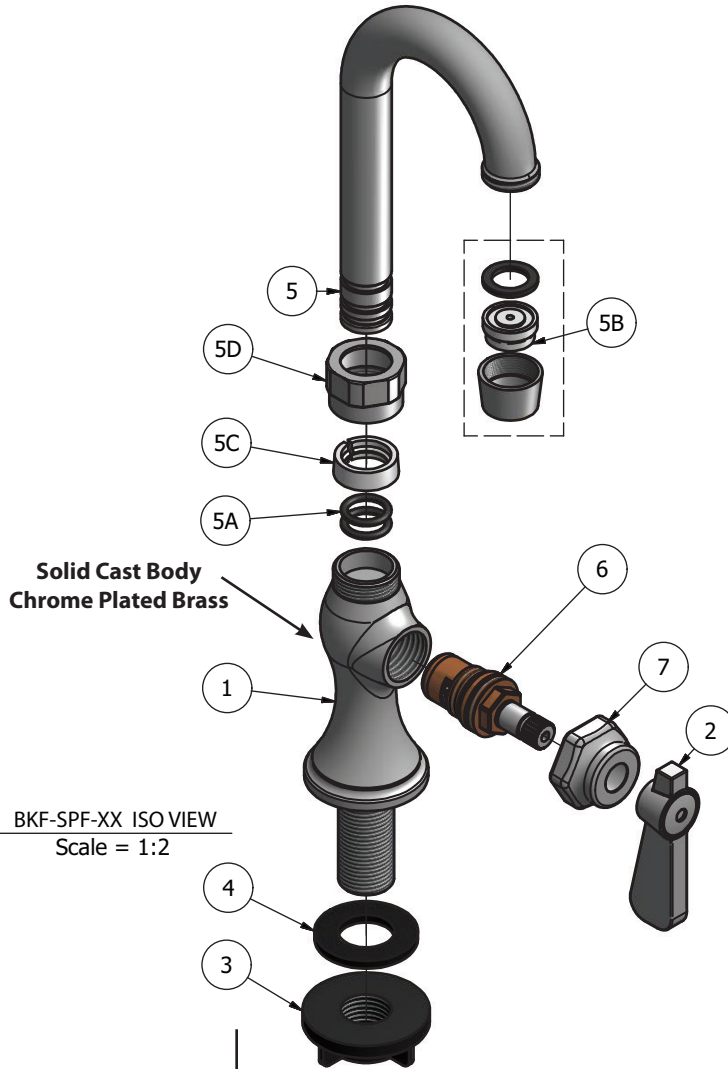

### Product Specifications:

- Heavy Duty Double Seat 1/4 Turn Ceramic Cartridges
- High Polished Dipped Chrome Finish
- Full Replacement Parts Available

### Product Detail:

Model Number	DIM. A	DIM. B	DIM. C
BKF-SPF-6-G	4.63" [117.5]	6.88" [174.6]	6" [152.4]
BKF-SPF-8-G	5" [127]	7.22" [183.4]	8" [203.2]
BKF-SPF-10-G	5.38" [136.5]	7.63" [193.6]	10" [254]
BKF-SPF-12-G	5.75" [146]	8" [203.2]	12" [304.8]
BKF-SPF-14-G	6.16" [156.4]	8.38" [212.7]	14" [355.6]
BKF-SPF-16-G	6.56" [166.7]	8.75" [222.3]	16" [406.4]

### Exploded Parts Detail:

Diagram #	Quantity	Part Number	Description
1	1	BK-SPF-XX-G	Faucet Body
2	1	BKF-SBH	Handle
3	1	BKF-MN	Nut
4	1	BKF-MW	Washer
5	1	BKF-SPT-XX	Spout
5A	2	BKF-SPT-O-RING	O-Ring
5B	1	BKF-SPT-AERATOR	Aerator
5C	1	BKF-SPT-SPACER	Spacer
5D	1	BKF-SPT-N	Nut
6	1	BKF-HV/CV-G	Mixing Valve
7	1	BKF-BONNET	MV Nut