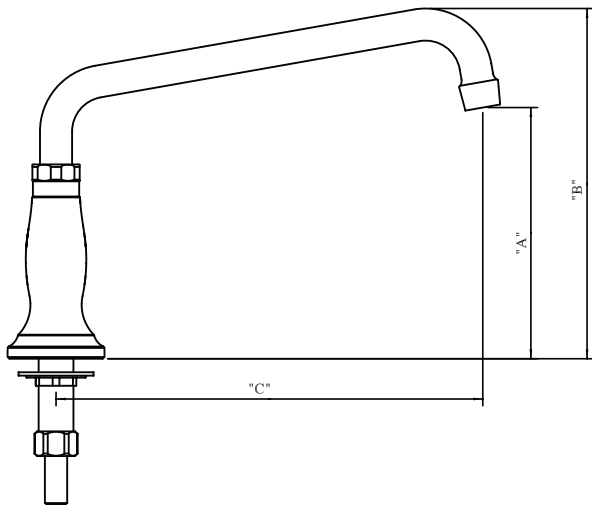

Use your smart phone to scan the above QR code to visit our website: www.bk-resources.com

Deck Mount Heavy Duty Single Valve Pantry Faucet with Swing Spout

Model: BKF-SPF

Options:

BKF-C414-VR
Vandal Resistant Aerator - .5 GPM

Product Specifications:

- Heavy Duty Double Seat 1/4 Turn Ceramic Cartridges
- High Polished Dipped Chrome Finish
- Full Replacement Parts Available

Product Detail:

Model Number	DIM. A	DIM. B	DIM. C
BKF-SPF-6-G	4.63" [117.5]	6.88" [174.6]	6" [152.4]
BKF-SPF-8-G	5" [127]	7.22" [183.4]	8" [203.2]
BKF-SPF-10-G	5.38" [136.5]	7.63" [193.6]	10" [254]
BKF-SPF-12-G	5.75" [146]	8" [203.2]	12" [304.8]
BKF-SPF-14-G	6.16" [156.4]	8.38" [212.7]	14" [355.6]
BKF-SPF-16-G	6.56" [166.7]	8.75" [222.3]	16" [406.4]

Certifications:

PRODUCT SPECIFICATION SHEET

RESOURCES