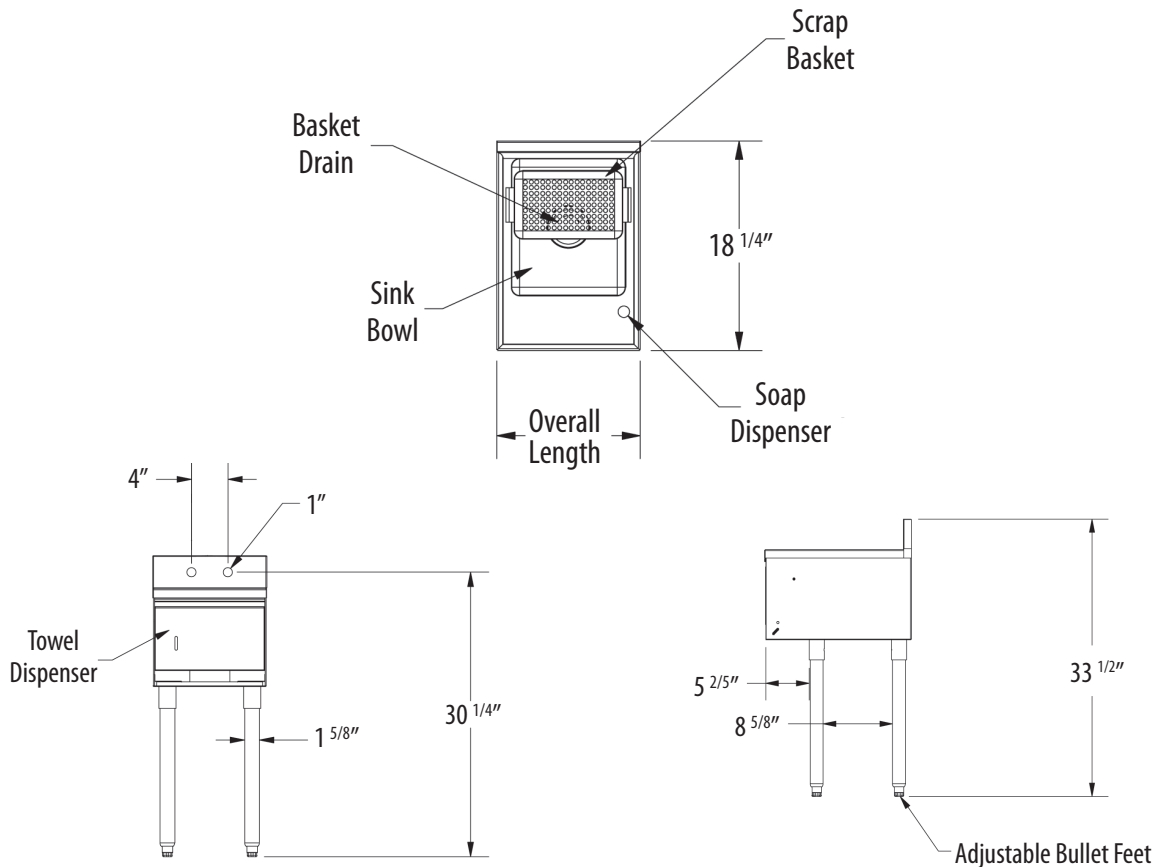

Slimline Underbar Dump Sink w/ Soap & Towel Dispenser

**Stainless Steel Underbar Dump Sinks
(18" Front to Back Units)**

Use your smart phone to scan the above QR code to visit our website:
www.bk-resources.com

Features:

- Strainer Basket
- BK-UCSD-1 Soap Dispenser
- BKDR-2 Basket Drain
- Towel Dispenser

Material:

- T-304 18 ga. Stainless Steel
- S/S Legs
- Adjustable High Impact Corrosion Resistant Feet

Part Number	Unit Size (l x w x h)	Faucet Mount	Faucet Included	Overall Length	Product Weight (lbs)
UB4-18-1012HST-12	12 1/2" x 18 1/4" x 33 1/2"	Splash	N/A	12 1/2"	36.00
UB4-18-1012HST-12-P-G	12 1/2" x 18 1/4" x 33 1/2"	Splash	BKF-W2-3G-G	12 1/2"	
UB4-18-1012HST-15	15 1/2" x 18 1/4" x 33 1/2"	Splash	N/A	15 1/2"	
UB4-18-1012HST-15-P-G	15 1/2" x 18 1/4" x 33 1/2"	Splash	BKF-W2-3G-G	15 1/2"	