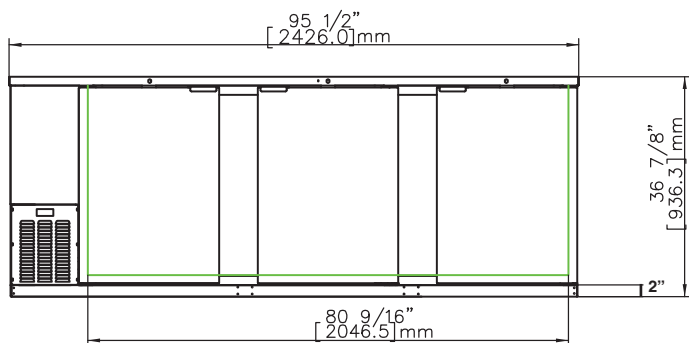

Model	Cabinet Dimensions W x D x H	Capacity (AHAM) cu ft	Capacity 12oz. cans	Door(s)	Shelves	1/2 Barrel(s)	HP	Amps	Voltage	NEMA Plug	Shipping Dimensions L x W x H	Shipping Weight (lbs.)
BB59-G(-S*)	59.5" x 29" x 36.88"	18.45 ft ³	852	2	4	3	1/3	2.5	115	8 ft. 5-15P	62.5" x 31.25" x 42.75"	310 / 330 (-S)
BB69-G(-S*)	69.5" x 29" x 36.88"	21.80 ft ³	1014	2	4	3	1/3	2.5	115	8 ft. 5-15P	72.5" x 31.25" x 42.75"	345 / 395 (-S)
BB80-G(-S*)	80" x 29" x 36.88"	26.74 ft ³	1092	3	6	4	1/3	2.5	115	8 ft. 5-15P	82.5" x 31.25" x 42.75"	370 / 430 (-S)
BB95-G(-S*)	95.5" x 29" x 36.88"	32.53 ft ³	1302	3	6	5	1/3	2.5	115	8 ft. 5-15P	98.5" x 31.25" x 42.75"	435 / 490 (-S)

BB59-G(-S) Front View

BB59-G(-S) Plan View

All models Side View

BB69-G(-S) Front View

BB69-G(-S) Plan View

BB80(-S) Front View

BB80-G(-S) Plan View

BB95-G(-S) Front View