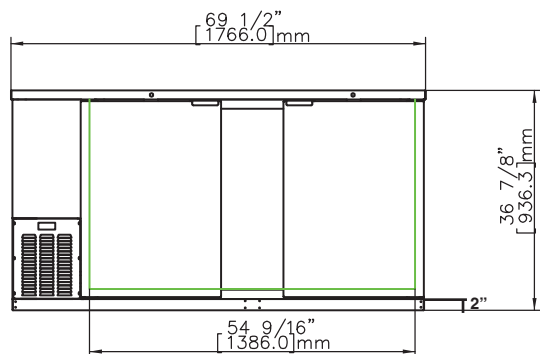

Model	Cabinet Dimensions W x D x H	Capacity (AHAM) cu ft	Capacity 12oz. cans	Door(s)	Shelves	1/2 Barrel(s)	HP	Amps	Voltage	NEMA Plug	Shipping Dimensions L x W x H	Shipping Weight (lbs.)
BB59-G(-S*)	59.5" x 29" x 36.88"	18.45 ft ³	852	2	4	3	1/3	2.5	115	8 ft. 5-15P	62.5" x 31.25" x 42.75"	310 / 330 (-S)
BB69-G(-S*)	69.5" x 29" x 36.88"	21.80 ft ³	1014	2	4	3	1/3	2.5	115	8 ft. 5-15P	72.5" x 31.25" x 42.75"	345 / 395 (-S)
BB80-G(-S*)	80" x 29" x 36.88"	26.74 ft ³	1092	3	6	4	1/3	2.5	115	8 ft. 5-15P	82.5" x 31.25" x 42.75"	370 / 430 (-S)
BB95-G(-S*)	95.5" x 29" x 36.88"	32.53 ft ³	1302	3	6	5	1/3	2.5	115	8 ft. 5-15P	98.5" x 31.25" x 42.75"	435 / 490 (-S)

BB59-G(-S) Front View

BB59-G(-S) Plan View

All models Side View

BB69-G(-S) Front View

BB69-G(-S) Plan View

BB80(-S) Front View

BB80-G(-S) Plan View

BB95-G(-S) Front View