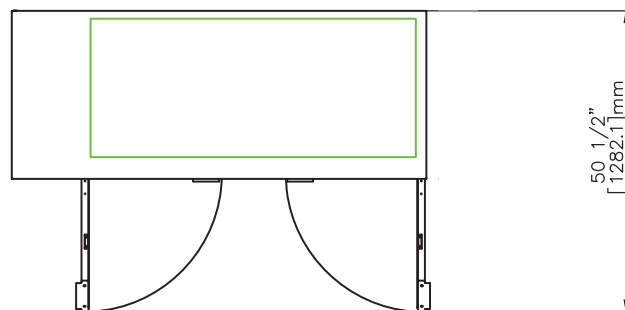

Model	Cabinet Dimensions W x D x H	Capacity (AHAM) cu ft	Capacity 12oz. cans	Door(s)	Shelves	1/2 Barrel(s)	HP	Amps	Voltage	NEMA Plug	Shipping Dimensions L x W x H	Shipping Weight (lbs.)
BB59-G(-S*)	59.5" x 29" x 36.88"	18.45 ft ³	852	2	4	3	1/3	2.5	115	8 ft. 5-15P	62.5" x 31.25" x 42.75"	310 / 330 (-S)
BB69-G(-S*)	69.5" x 29" x 36.88"	21.80 ft ³	1014	2	4	3	1/3	2.5	115	8 ft. 5-15P	72.5" x 31.25" x 42.75"	345 / 395 (-S)
BB80-G(-S*)	80" x 29" x 36.88"	26.74 ft ³	1092	3	6	4	1/3	2.5	115	8 ft. 5-15P	82.5" x 31.25" x 42.75"	370 / 430 (-S)
BB95-G(-S*)	95.5" x 29" x 36.88"	32.53 ft ³	1302	3	6	5	1/3	2.5	115	8 ft. 5-15P	98.5" x 31.25" x 42.75"	435 / 490 (-S)

BB59-G(-S) Front View

BB59-G(-S) Plan View

All models Side View

BB69-G(-S) Front View

BB69-G(-S) Plan View

BB80(-S) Front View

BB80-G(-S) Plan View

BB95-G(-S) Front View