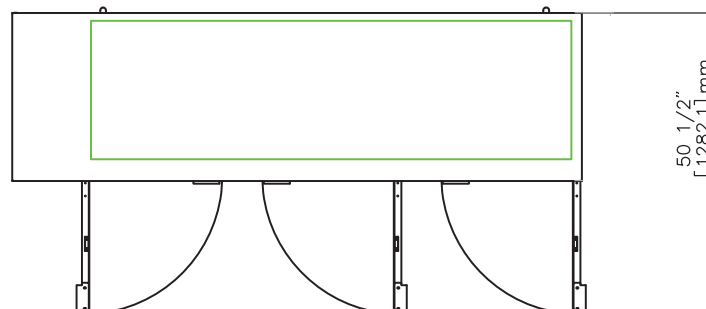

Model	Cabinet Dimensions W x D x H	Capacity (AHAM) cu ft	Capacity 12oz. cans	Door(s)	Shelves	1/2 Barrel(s)	HP	Amps	Voltage	NEMA Plug	Shipping Dimensions L x W x H	Shipping Weight (lbs.)
BB59-G(-S*)	59.5" x 29" x 36.88"	18.45 ft ³	852	2	4	3	1/3	2.5	115	8 ft. 5-15P	62.5" x 31.25" x 42.75"	310 / 330 (-S)
BB69-G(-S*)	69.5" x 29" x 36.88"	21.80 ft ³	1014	2	4	3	1/3	2.5	115	8 ft. 5-15P	72.5" x 31.25" x 42.75"	345 / 395 (-S)
BB80-G(-S*)	80" x 29" x 36.88"	26.74 ft ³	1092	3	6	4	1/3	2.5	115	8 ft. 5-15P	82.5" x 31.25" x 42.75"	370 / 430 (-S)
BB95-G(-S*)	95.5" x 29" x 36.88"	32.53 ft ³	1302	3	6	5	1/3	2.5	115	8 ft. 5-15P	98.5" x 31.25" x 42.75"	435 / 490 (-S)

BB59-G(-S) Front View

BB59-G(-S) Plan View

All models Side View

BB69-G(-S) Front View

BB69-G(-S) Plan View

BB80(-S) Front View

BB80-G(-S) Plan View

BB95-G(-S) Front View