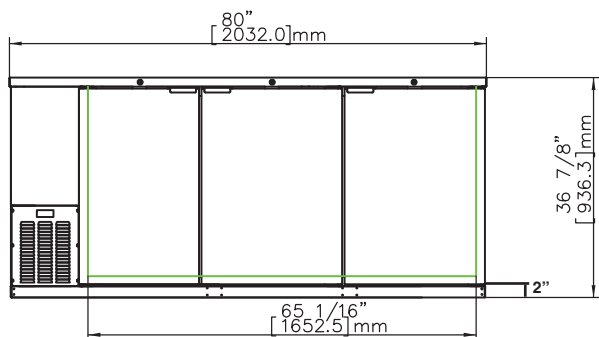

Model	Cabinet Dimensions W x D x H	Capacity (AHAM) cu ft	Capacity 12oz. cans	Door(s)	Shelves	1/2 Barrel(s)	HP	Amps	Voltage	NEMA Plug	Shipping Dimensions L x W x H	Shipping Weight (lbs.)
BB59-G(-S*)	59.5" x 29" x 36.88"	18.45 ft ³	852	2	4	3	1/3	2.5	115	8 ft. 5-15P	62.5" x 31.25" x 42.75"	310 / 330 (-S)
BB69-G(-S*)	69.5" x 29" x 36.88"	21.80 ft ³	1014	2	4	3	1/3	2.5	115	8 ft. 5-15P	72.5" x 31.25" x 42.75"	345 / 395 (-S)
BB80-G(-S*)	80" x 29" x 36.88"	26.74 ft ³	1092	3	6	4	1/3	2.5	115	8 ft. 5-15P	82.5" x 31.25" x 42.75"	370 / 430 (-S)
BB95-G(-S*)	95.5" x 29" x 36.88"	32.53 ft ³	1302	3	6	5	1/3	2.5	115	8 ft. 5-15P	98.5" x 31.25" x 42.75"	435 / 490 (-S)

BB59-G(-S) Front View

BB59-G(-S) Plan View

All models Side View

BB69-G(-S) Front View

BB69-G(-S) Plan View

BB80(-S) Front View

BB80-G(-S) Plan View

BB95-G(-S) Front View