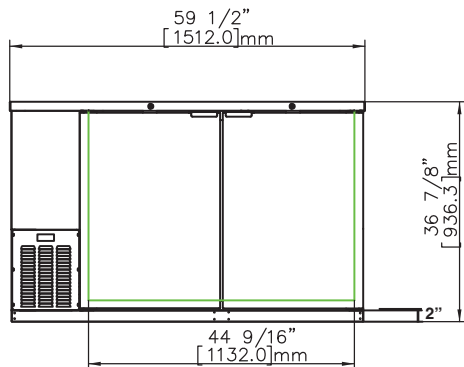

Model	Cabinet Dimensions W x D x H	Capacity (AHAM) cu ft	Capacity 12oz. cans	Door(s)	Shelves	1/2 Barrel(s)	HP	Amps	Voltage	NEMA Plug	Shipping Dimensions L x W x H	Shipping Weight (lbs.)
BB59-G(-S*)	59.5" x 29" x 36.88"	18.45 ft ³	852	2	4	3	1/3	2.5	115	8 ft. 5-15P	62.5" x 31.25" x 42.75"	310 / 330 (-S)
BB69-G(-S*)	69.5" x 29" x 36.88"	21.80 ft ³	1014	2	4	3	1/3	2.5	115	8 ft. 5-15P	72.5" x 31.25" x 42.75"	345 / 395 (-S)
BB80-G(-S*)	80" x 29" x 36.88"	26.74 ft ³	1092	3	6	4	1/3	2.5	115	8 ft. 5-15P	82.5" x 31.25" x 42.75"	370 / 430 (-S)
BB95-G(-S*)	95.5" x 29" x 36.88"	32.53 ft ³	1302	3	6	5	1/3	2.5	115	8 ft. 5-15P	98.5" x 31.25" x 42.75"	435 / 490 (-S)

BB59-G(-S) Front View

BB59-G(-S) Plan View

All models Side View

BB69-G(-S) Front View

BB69-G(-S) Plan View

BB80(-S) Front View

BB80-G(-S) Plan View

BB95-G(-S) Front View