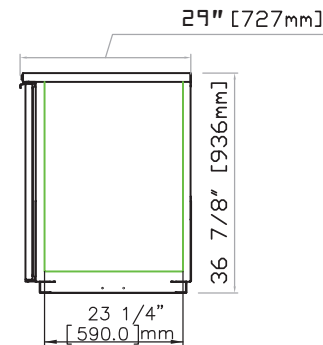

Model	Cabinet Dimensions W x D x H	Capacity (AHAM) cu ft	Capacity 12oz. cans	Door(s)	Shelves	1/2 Barrel(s)	HP	Amps	Voltage	NEMA Plug	Shipping Dimensions L x W x H	Shipping Weight (lbs.)
BB59-G(-S*)	59.5" x 29" x 36.88"	18.45 ft ³	852	2	4	3	1/3	2.5	115	8 ft. 5-15P	62.5" x 31.25" x 42.75"	310 / 330 (-S)
BB69-G(-S*)	69.5" x 29" x 36.88"	21.80 ft ³	1014	2	4	3	1/3	2.5	115	8 ft. 5-15P	72.5" x 31.25" x 42.75"	345 / 395 (-S)
BB80-G(-S*)	80" x 29" x 36.88"	26.74 ft ³	1092	3	6	4	1/3	2.5	115	8 ft. 5-15P	82.5" x 31.25" x 42.75"	370 / 430 (-S)
BB95-G(-S*)	95.5" x 29" x 36.88"	32.53 ft ³	1302	3	6	5	1/3	2.5	115	8 ft. 5-15P	98.5" x 31.25" x 42.75"	435 / 490 (-S)

BB59-G(-S) Front View

BB59-G(-S) Plan View

All models Side View

BB69-G(-S) Front View

BB69-G(-S) Plan View

BB80(-S) Front View

BB80-G(-S) Plan View

BB95-G(-S) Front View