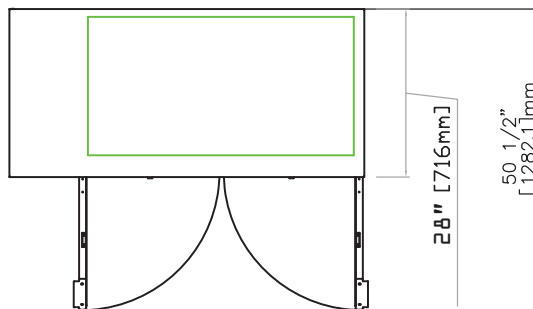

Model	Cabinet Dimensions W x D x H	Capacity (AHAM) cu ft	Capacity 12oz. cans	Door(s)	Shelves	1/2 Barrel(s)	HP	Amps	Voltage	NEMA Plug	Shipping Dimensions L x W x H	Shipping Weight (lbs.)
BB59-G(-S*)	59.5" x 29" x 36.88"	18.45 ft ³	852	2	4	3	1/3	2.5	115	8 ft. 5-15P	62.5" x 31.25" x 42.75"	310 / 330 (-S)
BB69-G(-S*)	69.5" x 29" x 36.88"	21.80 ft ³	1014	2	4	3	1/3	2.5	115	8 ft. 5-15P	72.5" x 31.25" x 42.75"	345 / 395 (-S)
BB80-G(-S*)	80" x 29" x 36.88"	26.74 ft ³	1092	3	6	4	1/3	2.5	115	8 ft. 5-15P	82.5" x 31.25" x 42.75"	370 / 430 (-S)
BB95-G(-S*)	95.5" x 29" x 36.88"	32.53 ft ³	1302	3	6	5	1/3	2.5	115	8 ft. 5-15P	98.5" x 31.25" x 42.75"	435 / 490 (-S)

BB59-G(-S) Front View

BB59-G(-S) Plan View

All models Side View

BB69-G(-S) Front View

BB69-G(-S) Plan View

BB80(-S) Front View

BB80-G(-S) Plan View

BB95-G(-S) Front View