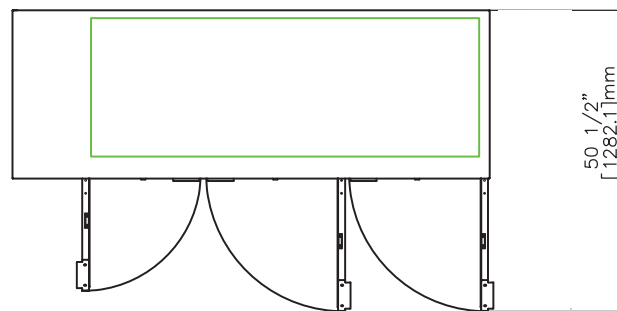

Model	Cabinet Dimensions W x D x H	Capacity (AHAM) cu ft	Capacity 12oz. cans	Door(s)	Shelves	1/2 Barrel(s)	HP	Amps	Voltage	NEMA Plug	Shipping Dimensions L x W x H	Shipping Weight (lbs.)
BB59-G(-S*)	59.5" x 29" x 36.88"	18.45 ft ³	852	2	4	3	1/3	2.5	115	8 ft. 5-15P	62.5" x 31.25" x 42.75"	310 / 330 (-S)
BB69-G(-S*)	69.5" x 29" x 36.88"	21.80 ft ³	1014	2	4	3	1/3	2.5	115	8 ft. 5-15P	72.5" x 31.25" x 42.75"	345 / 395 (-S)
BB80-G(-S*)	80" x 29" x 36.88"	26.74 ft ³	1092	3	6	4	1/3	2.5	115	8 ft. 5-15P	82.5" x 31.25" x 42.75"	370 / 430 (-S)
BB95-G(-S*)	95.5" x 29" x 36.88"	32.53 ft ³	1302	3	6	5	1/3	2.5	115	8 ft. 5-15P	98.5" x 31.25" x 42.75"	435 / 490 (-S)

BB59-G(-S) Front View

BB59-G(-S) Plan View

All models Side View

BB69-G(-S) Front View

BB69-G(-S) Plan View

BB80(-S) Front View

BB80-G(-S) Plan View

BB95-G(-S) Front View