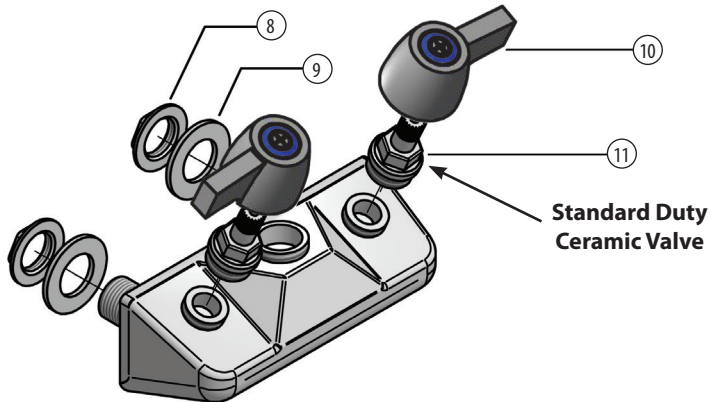

Product Specifications:

- 1/4 Turn Ceramic Cartridges
- Color Coded Hot & Cold Indicators
- Double O-Ring Spout Seal
- High Polished Nickel Chrome Finish
- Lead Free Compliant
- Full Replacement Parts Available

Product Detail:

Model Number	DIM. A	DIM. B	DIM. C
BKF-W-6-G	1.88" [47.6]	4.16" [105.6]	6" [152.4]
BKF-W-8-G	2.31" [58.7]	4.56" [115.8]	8" [203.2]
BKF-W-10-G	2.69" [68.3]	4.88" [123.8]	10" [254]
BKF-W-12-G	3.09" [78.6]	5.31" [134.9]	12" [304.8]
BKF-W-14-G	3.5" [88.9]	5.75" [146]	14" [355.6]
BKF-W-16-G	3.88" [98.4]	6.09" [154.8]	16" [406.4]

Certifications:

Certified to NSF/ANSI 61 Section 9-G

PRODUCT SPECIFICATION SHEET

RESOURCES

4" Splash Mount Standard Duty Faucet with Swing Spout

Model: BKF-W-G, Lead Free

Exploded Parts Detail:

Diagram #	Quantity	Part Number	Description
1	1	BKF-NOZZLE	Nozzle
2	1	BKF-AER	Aerator
3	2	BKF-AIRTR-SEAL	Aerator Seal
4	1	BKF-SPT-XX (see product detail on pg 1)	Spout
5	1	BKF-SPT-SPACER	Spacer
6	2	BKF-O-RING	Double O-Ring
7	1	BKF-SPT-NUT	Spout Nut
8	2	BKF-MN	Mounting Nut
9	2	BKF-MW	Mounting Washer
10	2	BKF-DBH	Handle
11	2	BKF-W-CV-G/BKF-W-HV-G	Valve