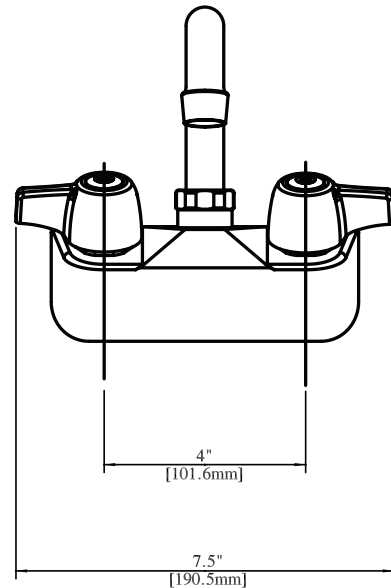

Use your smart phone to scan the above QR code to visit our website: www.bk-resources.com

4" Splash Mount Standard Duty Faucet with Swing Spout

Model: BKF-W-G, Lead Free

Options:

BKF-C414-VR
Vandal Resistant Aerator - .5 GPM

Product Specifications:

- 1/4 Turn Ceramic Cartridges
- Color Coded Hot & Cold Indicators
- Double O-Ring Spout Seal
- High Polished Nickel Chrome Finish
- Lead Free Compliant
- Full Replacement Parts Available

Product Detail:

Model Number	DIM. A	DIM. B	DIM. C
BKF-W-6-G	1.88" [47.6]	4.16" [105.6]	6" [152.4]
BKF-W-8-G	2.31" [58.7]	4.56" [115.8]	8" [203.2]
BKF-W-10-G	2.69" [68.3]	4.88" [123.8]	10" [254]
BKF-W-12-G	3.09" [78.6]	5.31" [134.9]	12" [304.8]
BKF-W-14-G	3.5" [88.9]	5.75" [146]	14" [355.6]
BKF-W-16-G	3.88" [98.4]	6.09" [154.8]	16" [406.4]