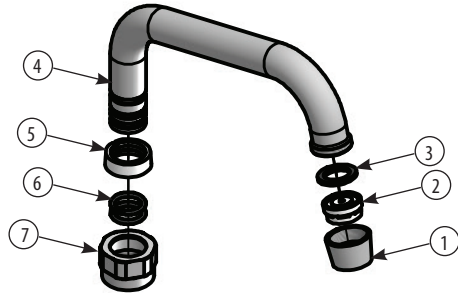

Product Specifications:

- 1/4 Turn Ceramic Cartridges
- Color Coded Hot & Cold Indicators
- Double O-Ring Spout Seal
- High Polished Nickel Chrome Finish
- Lead Free Compliant
- Full Replacement Parts Available

Product Detail:

Model Number	DIM. A	DIM. B	DIM. C
BKF-W-6-G	1.88" [47.6]	4.16" [105.6]	6" [152.4]
BKF-W-8-G	2.31" [58.7]	4.56" [115.8]	8" [203.2]
BKF-W-10-G	2.69" [68.3]	4.88" [123.8]	10" [254]
BKF-W-12-G	3.09" [78.6]	5.31" [134.9]	12" [304.8]
BKF-W-14-G	3.5" [88.9]	5.75" [146]	14" [355.6]
BKF-W-16-G	3.88" [98.4]	6.09" [154.8]	16" [406.4]

Certifications:

Certified to NSF/ANSI 61 Section 9-G

PRODUCT SPECIFICATION SHEET

RESOURCES

4" Splash Mount Standard Duty Faucet with Swing Spout

Model: BKF-W-G, Lead Free

Exploded Parts Detail:

Diagram #	Quantity	Part Number	Description
1	1	BKF-NOZZLE	Nozzle
2	1	BKF-AER	Aerator
3	2	BKF-AIRTR-SEAL	Aerator Seal
4	1	BKF-SPT-XX (see product detail on pg 1)	Spout
5	1	BKF-SPT-SPACER	Spacer
6	2	BKF-O-RING	Double O-Ring
7	1	BKF-SPT-NUT	Spout Nut
8	2	BKF-MN	Mounting Nut
9	2	BKF-MW	Mounting Washer
10	2	BKF-DBH	Handle
11	2	BKF-W-CV-G/BKF-W-HV-G	Valve

Optional Spouts & Parts:

- Standard Duty Gooseneck Spout**
BKF-SPT-3G-G, BKF-SPT-5G-G
BKF-SPT-8G-G
- Standard Duty DJ Swing Spout**
BKF-SPT-18-G
- Standard Duty Swing Spout**
BKF-SPT-6-G, BKF-SPT-8-G
BKF-SPT-10-G, BKF-SPT-12-G
BKF-SPT-14-G, BKF-SPT-16-G
- BKF-C414-VR**
Vandal Resistant Aerator - .5 GPM