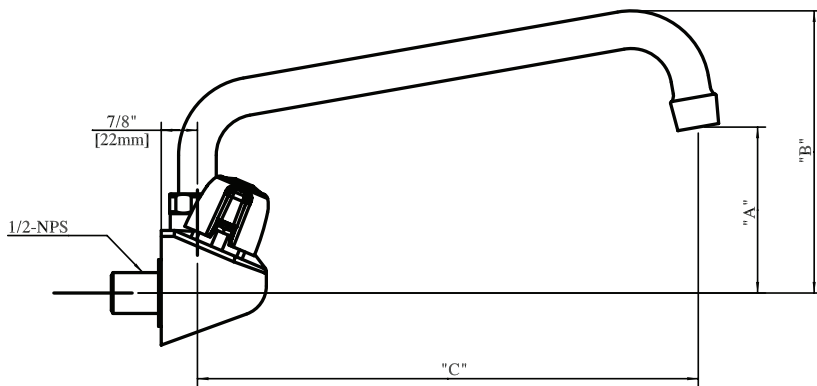

Use your smart phone to scan the above QR code to visit our website: www.bk-resources.com

4" Splash Mount Standard Duty Faucet with Swing Spout

Model: BKF-W-G, Lead Free

Options:

BKF-C414-VR
Vandal Resistant Aerator - .5 GPM

Product Specifications:

- 1/4 Turn Ceramic Cartridges
- Color Coded Hot & Cold Indicators
- Double O-Ring Spout Seal
- High Polished Nickel Chrome Finish
- Lead Free Compliant
- Full Replacement Parts Available

Product Detail:

Model Number	DIM. A	DIM. B	DIM. C
BKF-W-6-G	1.88" [47.6]	4.16" [105.6]	6" [152.4]
BKF-W-8-G	2.31" [58.7]	4.56" [115.8]	8" [203.2]
BKF-W-10-G	2.69" [68.3]	4.88" [123.8]	10" [254]
BKF-W-12-G	3.09" [78.6]	5.31" [134.9]	12" [304.8]
BKF-W-14-G	3.5" [88.9]	5.75" [146]	14" [355.6]
BKF-W-16-G	3.88" [98.4]	6.09" [154.8]	16" [406.4]