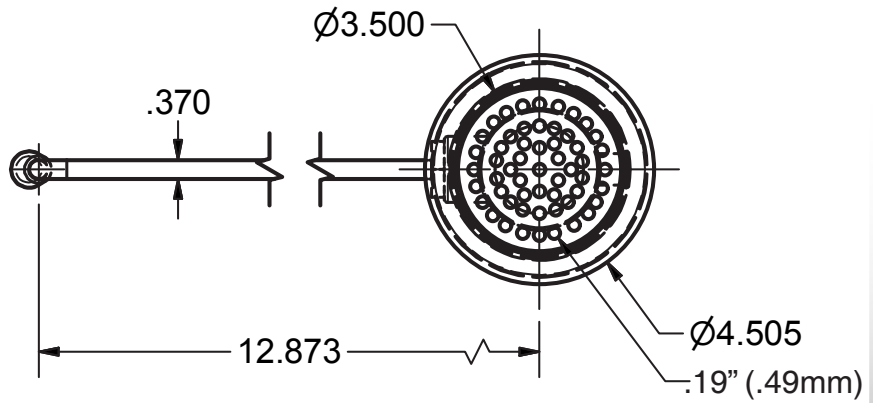

Use your smart phone to scan the above QR code to visit our website: www.bk-resources.com

Twist Drain

Model: BK-LWR-1

Product Specifications:

- Dual Functioning Outlet Features 2" Male & 1 1/2" Female Threading
- S/S Strainer
- Fits 3 1/2" Openings
- Chrome Plated Brass

Due to our commitment to improving our products, specifications are subject to change without notice.

Twist Drain

Model: BK-LWR-1

BK-LWR-1 - ISO VIEW
Scale = 1:3

Exploded Parts Detail:

Diagram #	Quantity	Part Number	Description
1	1	LDR-FP	Face Plate
2	1	LDR-W	Washer
3	1	BK-LWR-1	Drain Body
4	1	BK-LWR-XLH	Handle