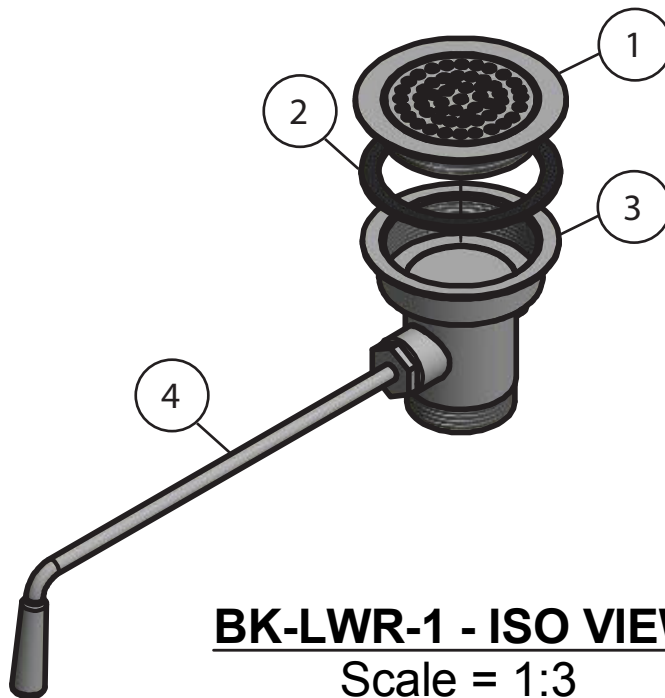

Use your smart phone to scan the above QR code to visit our website: www.bk-resources.com

Twist Drain

Model: BK-LWR-1

Product Specifications:

- Dual Functioning Outlet Features 2" Male & 1 1/2" Female Threading
- S/S Strainer
- Fits 3 1/2" Openings
- Chrome Plated Brass

Due to our commitment to improving our products, specifications are subject to change without notice.

Twist Drain

Model: BK-LWR-1

BK-LWR-1 - ISO VIEW
Scale = 1:3

Exploded Parts Detail:

Diagram #	Quantity	Part Number	Description
1	1	LDR-FP	Face Plate
2	1	LDR-W	Washer
3	1	BK-LWR-1	Drain Body
4	1	BK-LWR-XLH	Handle