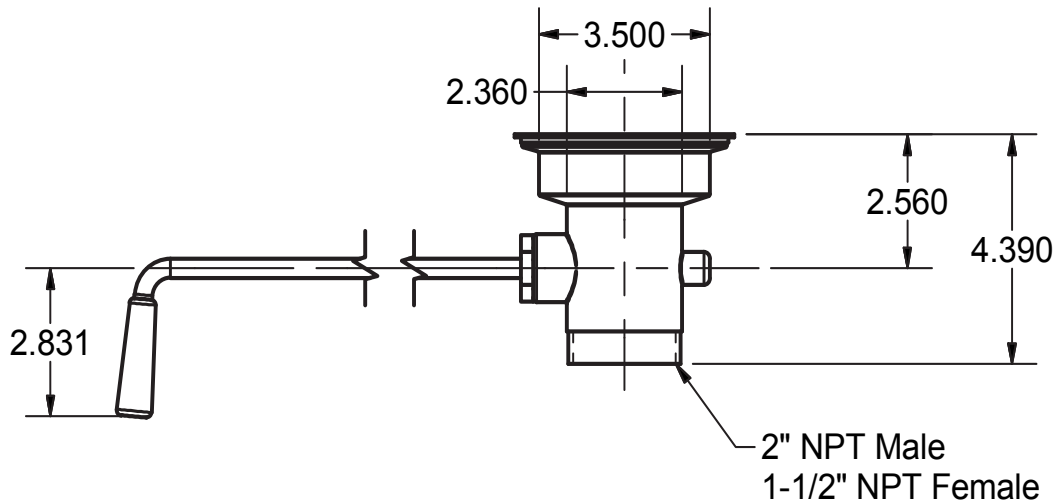

Use your smart phone to scan the above QR code to visit our website: www.bk-resources.com

Twist Drain

Model: BK-LWR-1

Product Specifications:

- Dual Functioning Outlet Features 2" Male & 1 1/2" Female Threading
- S/S Strainer
- Fits 3 1/2" Openings
- Chrome Plated Brass

Due to our commitment to improving our products, specifications are subject to change without notice.

Twist Drain

Model: BK-LWR-1

BK-LWR-1 - ISO VIEW
Scale = 1:3

Exploded Parts Detail:

Diagram #	Quantity	Part Number	Description
1	1	LDR-FP	Face Plate
2	1	LDR-W	Washer
3	1	BK-LWR-1	Drain Body
4	1	BK-LWR-XLH	Handle