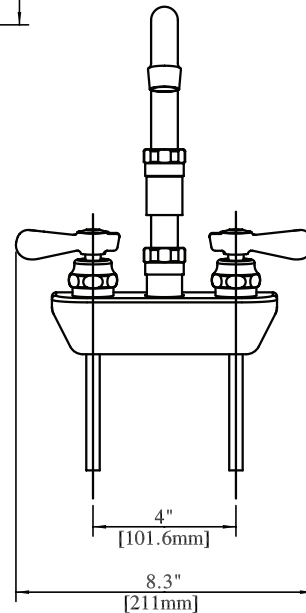

Use your smart phone to scan the above QR code to visit our website: www.bk-resources.com

4" Splash Mount Shallow Solid Body Faucet with DJ Swing Spout

Model: BKF-4SM2-18-G, Lead Free

Options:

BKF-C414-VR
Vandal Resistant Aerator - .5 GPM

BKF-WBH
ADA Compliant
Wrist Blade Handles

Product Specifications:

- Heavy Duty Double Seat 1/4 Turn Ceramic Cartridges
- Color Coded Hot & Cold Indicators
- Double O-Ring Spout Seal
- High Polished Triple Dipped Chrome Finish
- Integral Check Valve
- Lead Free Compliant
- Full Replacement Parts Available

Certifications:

ADA Compliant

PRODUCT SPECIFICATION SHEET

RESOURCES

4" Splash Mount Shallow Solid Body Faucet with DJ Swing Spout

Model: BKF-4SM2-18-G, Lead Free

Exploded Parts Detail:

Diagram #	Quantity	Part Number	Description
1	1	BKF-SPT-XX-G	Spout
2	1	BKF-SPT-AER-W	Aerator Washer
3	1	BKF-SPT-AER	Aerator
4	1	BKF-AER-NOZZLE	Nozzle
5	1	BKF-SPT-NUT	Spout Nut
6	1	BKF-SPT-SPACER	Spacer
7	2	BKF-SPT-ORING	Double O Ring
8	1	BKF-SPT-EXT	Spout Extension
9	2	BKF-SBH	Handle
10	2	BKF-90-CONN	Brass w/O-Ring Seal
11	2	BKF-90-CONN-W	Washer
12	2	BKF-W-MW	Washer
13	1	BKF-4SM2-XX-G	Faucet Body
14	2	(1)BKF-W-CV-G & (1)BKF-W-HV-G	Ceramic Valves
15	1	BKF-BONNET	Bonnet
16	1	BKF-4SM2-SPT-BASE	Spout Base