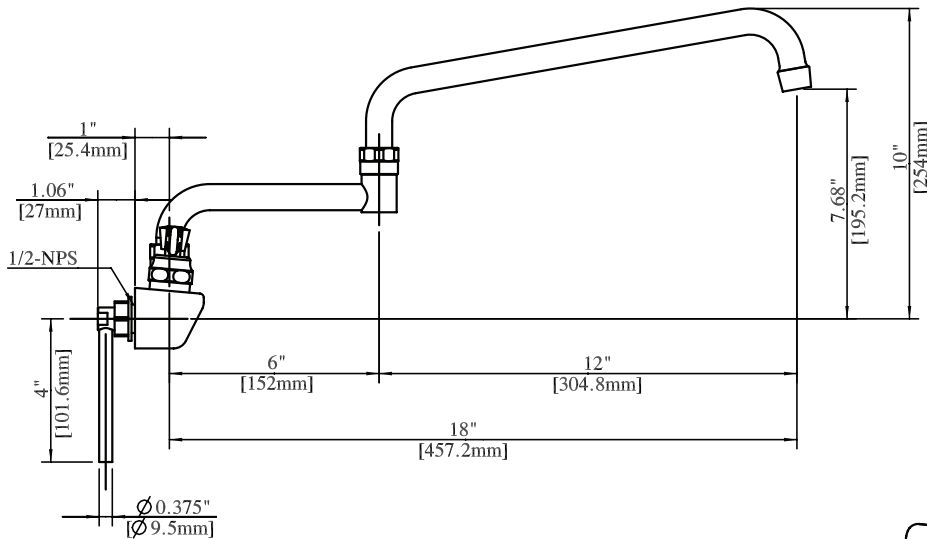

Use your smart phone to scan the above QR code to visit our website: www.bk-resources.com

4" Splash Mount Shallow Solid Body Faucet with DJ Swing Spout

Model: BKF-4SM2-18-G, Lead Free

Options:

BKF-C414-VR
Vandal Resistant Aerator - .5 GPM

BKF-WBH
ADA Compliant
Wrist Blade Handles

Product Specifications:

- Heavy Duty Double Seat 1/4 Turn Ceramic Cartridges
- Color Coded Hot & Cold Indicators
- Double O-Ring Spout Seal
- High Polished Triple Dipped Chrome Finish
- Integral Check Valve
- Lead Free Compliant
- Full Replacement Parts Available

Certifications:

ADA Compliant

PRODUCT SPECIFICATION SHEET

RESOURCES