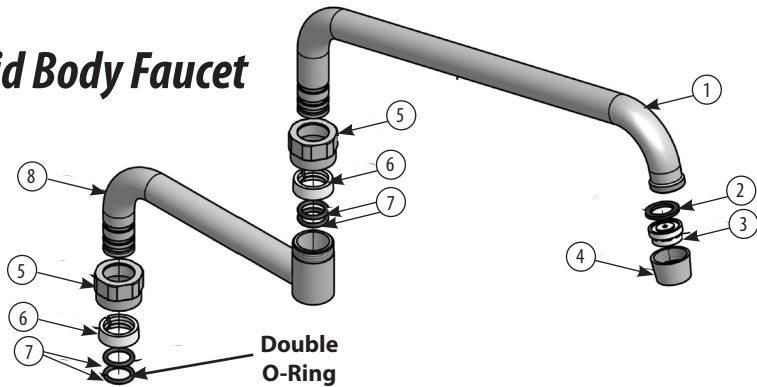

BKF-WBH
ADA Compliant
Wrist Blade Handles

Product Specifications:

- Heavy Duty Double Seat 1/4 Turn Ceramic Cartridges
- Color Coded Hot & Cold Indicators
- Double O-Ring Spout Seal
- High Polished Triple Dipped Chrome Finish
- Integral Check Valve
- Lead Free Compliant
- Full Replacement Parts Available

Certifications:

ADA Compliant

PRODUCT SPECIFICATION SHEET

RESOURCES

4" Splash Mount Shallow Solid Body Faucet with DJ Swing Spout

Model: BKF-4SM2-18-G, Lead Free

Exploded Parts Detail:

Diagram #	Quantity	Part Number	Description
1	1	BKF-SPT-XX-G	Spout
2	1	BKF-SPT-AER-W	Aerator Washer
3	1	BKF-SPT-AER	Aerator
4	1	BKF-AER-NOZZLE	Nozzle
5	1	BKF-SPT-NUT	Spout Nut
6	1	BKF-SPT-SPACER	Spacer
7	2	BKF-SPT-ORING	Double O Ring
8	1	BKF-SPT-EXT	Spout Extension
9	2	BKF-SBH	Handle
10	2	BKF-90-CONN	Brass w/O-Ring Seal
11	2	BKF-90-CONN-W	Washer
12	2	BKF-W-MW	Washer
13	1	BKF-4SM2-XX-G	Faucet Body
14	2	(1)BKF-W-CV-G & (1)BKF-W-HV-G	Ceramic Valves
15	1	BKF-BONNET	Bonnet
16	1	BKF-4SM2-SPT-BASE	Spout Base

Optional Spouts & Parts:

Heavy Duty Gooseneck Spout
BKF-HSPT-3G-G, BKF-HSPT-5G-G
BKF-HSPT-8G-G

Heavy Duty DJ Swing Spout
BKF-HSPT-18-G

Heavy Duty Swing Spout
BKF-HSPT-6-G, BKF-HSPT-8-G
BKF-HSPT-10-G, BKF-HSPT-12-G
BKF-HSPT-14-G, BKF-HSPT-16-G