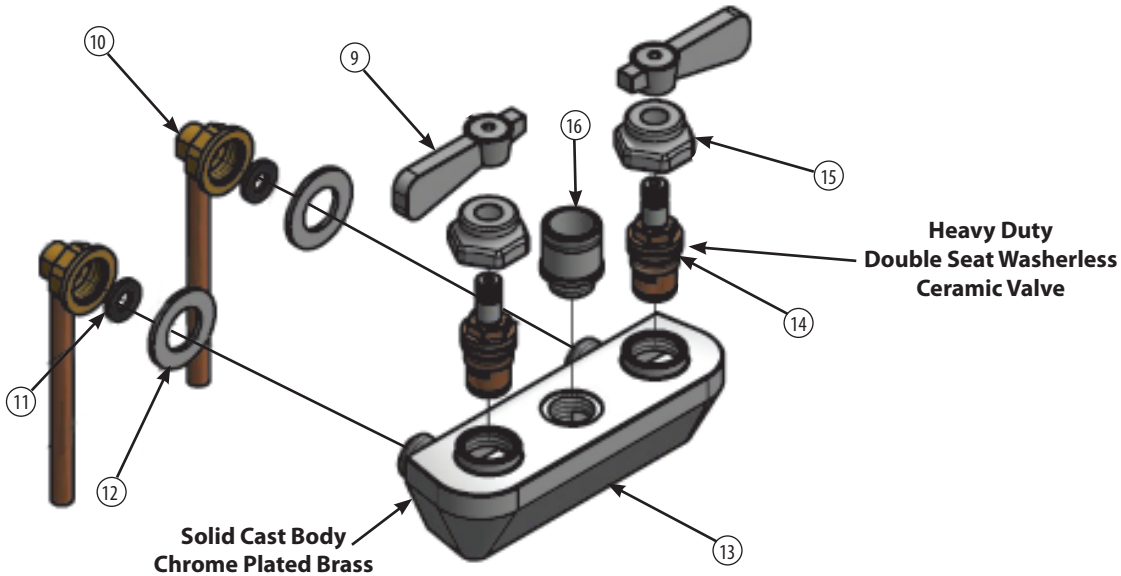

BKF-WBH
ADA Compliant
Wrist Blade Handles

Product Specifications:

- Heavy Duty Double Seat 1/4 Turn Ceramic Cartridges
- Color Coded Hot & Cold Indicators
- Double O-Ring Spout Seal
- High Polished Triple Dipped Chrome Finish
- Integral Check Valve
- Lead Free Compliant
- Full Replacement Parts Available

Certifications:

ADA Compliant

PRODUCT SPECIFICATION SHEET

RESOURCES

4" Splash Mount Shallow Solid Body Faucet with DJ Swing Spout

Model: BKF-4SM2-18-G, Lead Free

Exploded Parts Detail:

Diagram #	Quantity	Part Number	Description
1	1	BKF-SPT-XX-G	Spout
2	1	BKF-SPT-AER-W	Aerator Washer
3	1	BKF-SPT-AER	Aerator
4	1	BKF-AER-NOZZLE	Nozzle
5	1	BKF-SPT-NUT	Spout Nut
6	1	BKF-SPT-SPACER	Spacer
7	2	BKF-SPT-ORING	Double O Ring
8	1	BKF-SPT-EXT	Spout Extension
9	2	BKF-SBH	Handle
10	2	BKF-90-CONN	Brass w/O-Ring Seal
11	2	BKF-90-CONN-W	Washer
12	2	BKF-W-MW	Washer
13	1	BKF-4SM2-XX-G	Faucet Body
14	2	(1)BKF-W-CV-G & (1)BKF-W-HV-G	Ceramic Valves
15	1	BKF-BONNET	Bonnet
16	1	BKF-4SM2-SPT-BASE	Spout Base

Optional Spouts & Parts:

Heavy Duty Gooseneck Spout
BKF-HSPT-3G-G, BKF-HSPT-5G-G
BKF-HSPT-8G-G

Heavy Duty DJ Swing Spout
BKF-HSPT-18-G

Heavy Duty Swing Spout
BKF-HSPT-6-G, BKF-HSPT-8-G
BKF-HSPT-10-G, BKF-HSPT-12-G
BKF-HSPT-14-G, BKF-HSPT-16-G