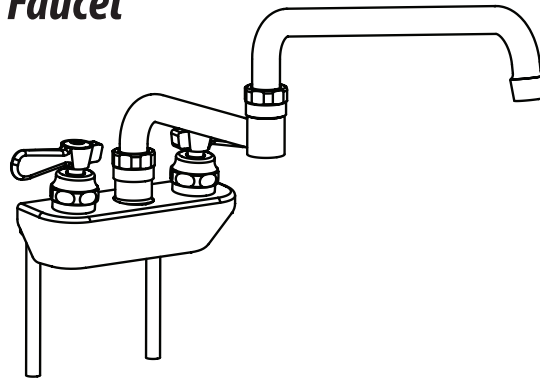

Use your smart phone to scan the above QR code to visit our website: www.bk-resources.com

4" Splash Mount Shallow Solid Body Faucet with DJ Swing Spout

Model: BKF-4SM2-18-G, Lead Free

Options:

BKF-C414-VR
Vandal Resistant Aerator - .5 GPM

BKF-WBH
ADA Compliant
Wrist Blade Handles

Product Specifications:

- Heavy Duty Double Seat 1/4 Turn Ceramic Cartridges
- Color Coded Hot & Cold Indicators
- Double O-Ring Spout Seal
- High Polished Triple Dipped Chrome Finish
- Integral Check Valve
- Lead Free Compliant
- Full Replacement Parts Available

Certifications:

ADA Compliant

PRODUCT SPECIFICATION SHEET

RESOURCES

4" Splash Mount Shallow Solid Body Faucet with DJ Swing Spout

Model: BKF-4SM2-18-G, Lead Free

Exploded Parts Detail:

Diagram #	Quantity	Part Number	Description
1	1	BKF-SPT-XX-G	Spout
2	1	BKF-SPT-AER-W	Aerator Washer
3	1	BKF-SPT-AER	Aerator
4	1	BKF-AER-NOZZLE	Nozzle
5	1	BKF-SPT-NUT	Spout Nut
6	1	BKF-SPT-SPACER	Spacer
7	2	BKF-SPT-ORING	Double O Ring
8	1	BKF-SPT-EXT	Spout Extension
9	2	BKF-SBH	Handle
10	2	BKF-90-CONN	Brass w/O-Ring Seal
11	2	BKF-90-CONN-W	Washer
12	2	BKF-W-MW	Washer
13	1	BKF-4SM2-XX-G	Faucet Body
14	2	(1)BKF-W-CV-G & (1)BKF-W-HV-G	Ceramic Valves
15	1	BKF-BONNET	Bonnet
16	1	BKF-4SM2-SPT-BASE	Spout Base