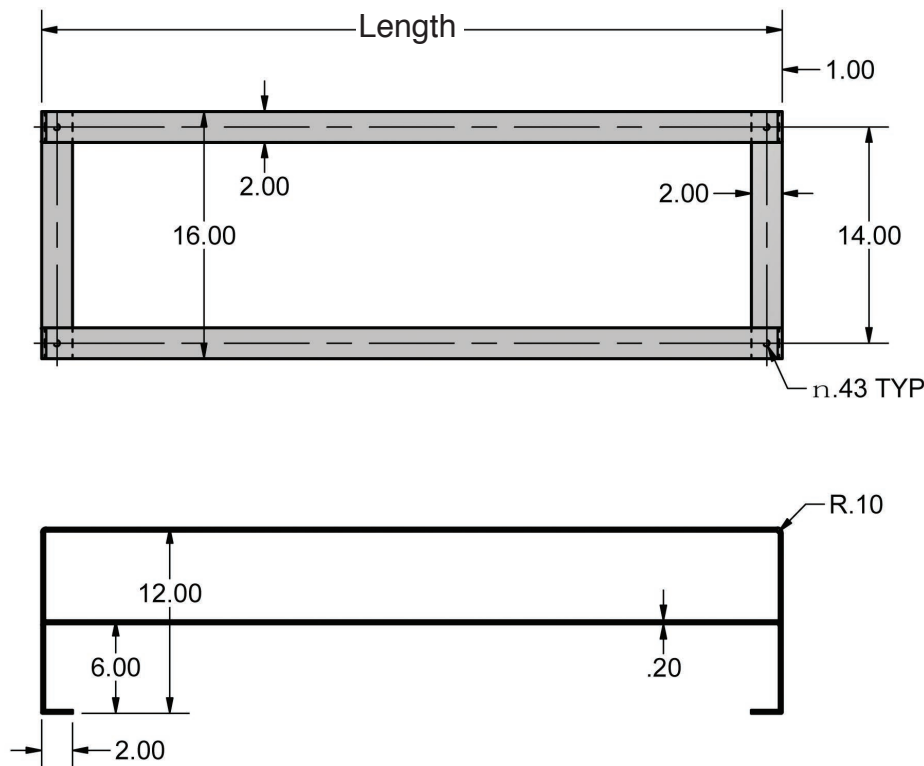

### Features:

- Includes 1 double prong pot hook (BKSSDPH) for every 12" of pot rack
- Top bar 12" (d), bottom bar 6" (d), 16" O.A. (h)

### Material:

- 2" T-304 Stainless Steel

Part Number	Length	Pot Hooks	Product Weight (lbs)
BK-WPR2-48	48"	8	23.00
BK-WPR2-60	60"	10	28.00
BK-WPR2-72	72"	12	30.00

PRODUCT DATA SHEET

BK RESOURCES