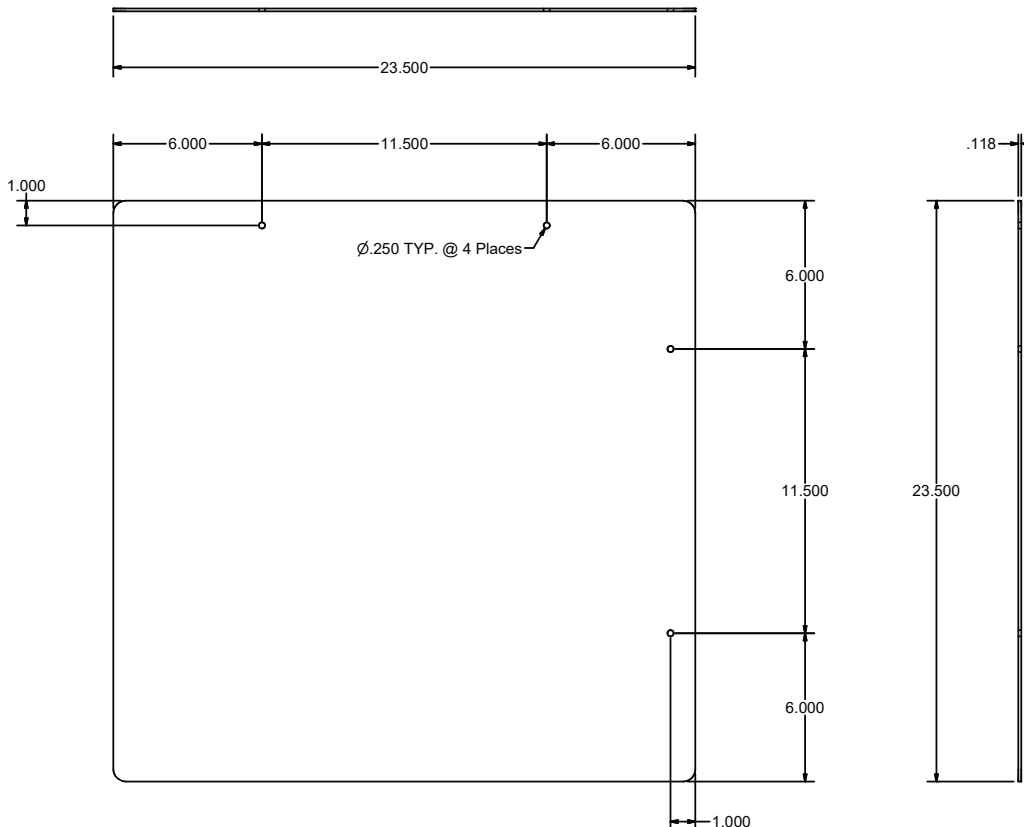

24" x 24" Hanging Safety Barrier

Personal Protective Equipment

Use your smart phone to scan the above QR code to visit our website:
www.bk-resources.com

Material

- Polycarbonate
- Mounting hardware included
 - 48" wire and S brackets

Features:

- Improve the health and safety of customer interactions
- Portable
- Scratch resistant
- Easy to Clean
- .118" Thick

Hanging Safety Barrier

Part Number

PPE-SB-H-2424

PRODUCT DATA SHEET