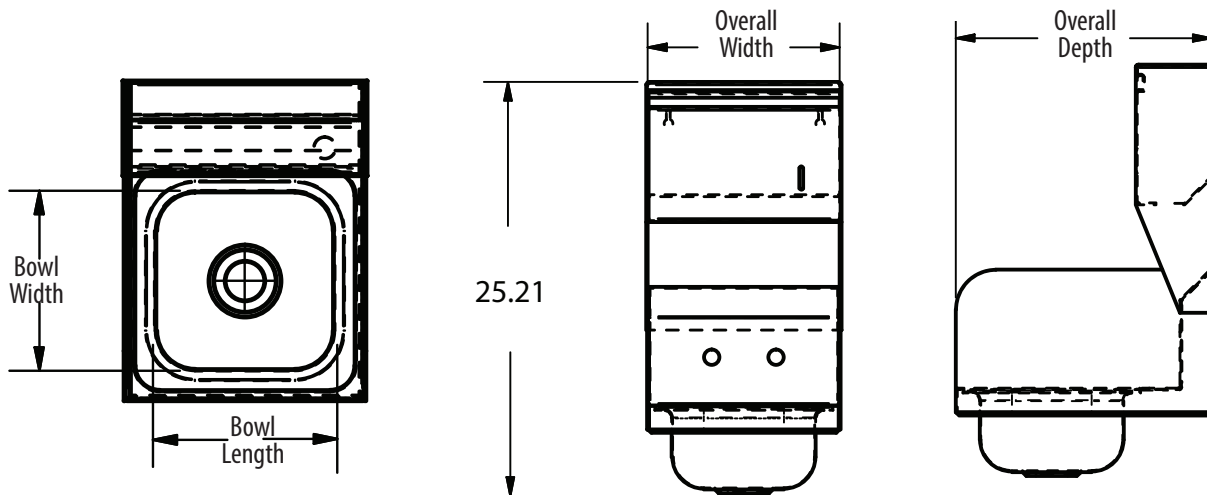

9" x 9" Space Saver Hand Sinks w/ Towel Dispenser

Stainless Steel Hand Sinks

Use your smart phone to scan the above QR code to visit our website:
www.bk-resources.com

Certifications:

Features:

- Wall Mounting Hardware Included
- Drain Included
- Marine Edge
- Accomodates 4" O.C. Faucets
- Accomodates BK-MFPT "C" Fold Towels
- Includes Soap Dispenser

Material:

- T-304 Stainless Steel

Options:

- Upgraded Faucets
- Other Plumbing Accessories - Call For Details

Part Number	Unit Size (w x d)	Bowl Dim. (l x w x d)	Faucet / Spout Mounting	Side Splash	Included Faucet	Drain Size	Product Weight (lbs)
BKHS-W-SS-SS-TD	12" x 16"	9" x 9" x 5"	4" O.C. Splash	Dual	-	1 7/8"	22.50
BKHS-W-SS-SS-TD-P-G	12" x 16"	9" x 9" x 5"	4" O.C. Splash	Dual	BKF-HSPT-6-G	1 7/8"	24.50