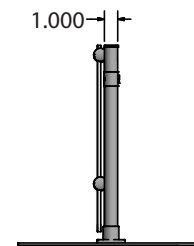

Portable Countertop Adjustable Sneeze Guard

Sneeze Guards

Use your smart phone to scan the above QR code to visit our website:
www.bk-resources.com

Features:

- Adjustable Vertically & Horizontally
- 1/4" Tempered Glass Panel
- Ships Knocked Down
- Quick release button allows you to adjust and easily lock sneeze guard in 10° intervals
- Patent Pending

Material:

- 18 Guage Stainless Steel
- 1/4" Tempered Glass Panels

Part Number	Overall Length	Overall Height
SG-P-24	23.5"	15"
SG-P-36	35.5"	15"
SG-P-48	47.5"	15"
SG-P-60	59.5"	15"
SG-P-72	71.5"	15"

PRODUCT DATA SHEET