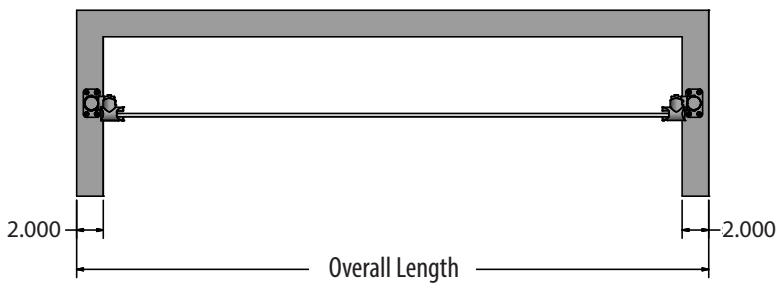

Portable Countertop Adjustable Sneeze Guard

Sneeze Guards

Use your smart phone to scan the above QR code to visit our website:
www.bk-resources.com

Features:

- Adjustable Vertically & Horizontally
- 1/4" Tempered Glass Panel
- Ships Knocked Down
- Quick release button allows you to adjust and easily lock sneeze guard in 10° intervals
- Patent Pending

Material:

- 18 Guage Stainless Steel
- 1/4" Tempered Glass Panels

Part Number	Overall Length	Overall Height
SG-P-24	23.5"	15"
SG-P-36	35.5"	15"
SG-P-48	47.5"	15"
SG-P-60	59.5"	15"
SG-P-72	71.5"	15"

PRODUCT DATA SHEET