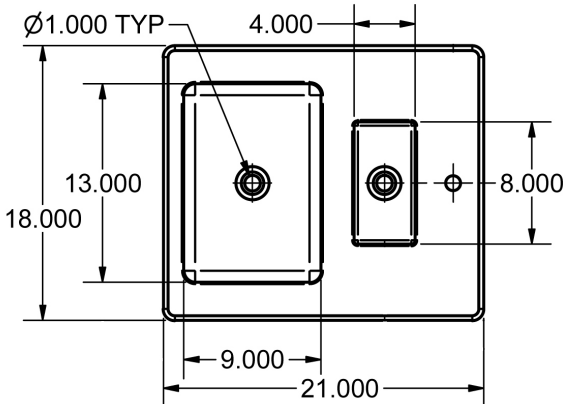

RESOURCES

Drop In Ice Bin w/ Water Station

Use your smart phone to scan the above QR code to visit our website: www.bk-resources.com

Certifications:

Shown as BK-DIWSBL-2118X-P-G

Features:

- Includes Drains: BKDR-15CP & BKDR-325CP
- "-P-G" Includes BKF-SGF-G Glass Filler (NSF 61/9) Lead Free
- Removable Lid

Material:

- T-304 18 ga. Stainless Steel Base
- T-304 14 ga. Stainless Steel Deck

Part Number	Unit Size (l x w x h)	Basin Size (l x w x d)	Included Faucet	Recommended Cutout Size (l x w)
BK-DIWSBL-2118X	18" x 21" x 13"	13" x 9" x 11"	-	17 ^{1/8"} x 20"
BK-DIWSBL-2118X-P-G	18" x 21" x 13"	13" x 9" x 11"	BKF-SGF-G	17 ^{1/8"} x 20"

SECTION B-B
SCALE 1 / 10

PRODUCT DATA SHEET

BK RESOURCES