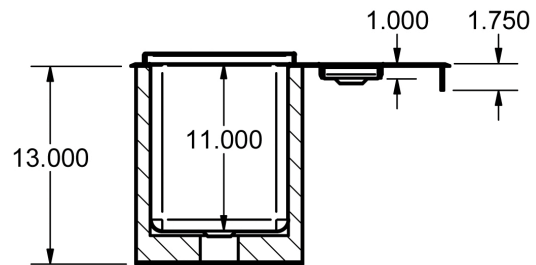

RESOURCES

Drop In Ice Bin w/ Water Station

Use your smart phone to scan the above QR code to visit our website: www.bk-resources.com

Certifications:

Shown as BK-DIWSBL-2118X-P-G

Features:

- Includes Drains: BKDR-15CP & BKDR-325CP
- "-P-G" Includes BKF-SGF-G Glass Filler (NSF 61/9) Lead Free
- Removable Lid

Material:

- T-304 18 ga. Stainless Steel Base
- T-304 14 ga. Stainless Steel Deck

Part Number	Unit Size (l x w x h)	Basin Size (l x w x d)	Included Faucet	Recommended Cutout Size (l x w)
BK-DIWSBL-2118X	18" x 21" x 13"	13" x 9" x 11"	-	17 ^{1/8"} x 20"
BK-DIWSBL-2118X-P-G	18" x 21" x 13"	13" x 9" x 11"	BKF-SGF-G	17 ^{1/8"} x 20"