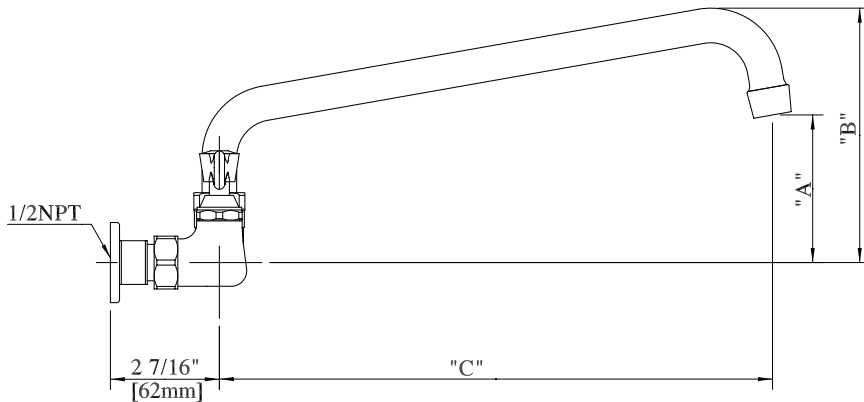

Use your smart phone to scan the above QR code to visit our website: www.bk-resources.com

8" Splash Mount Standard Duty Faucet with Swing Spout

Model: BKF-8W-G, Lead Free

Options:

BKF-C414-VR
Vandal Resistant Aerator - .5 GPM

BK-DMMK-90
Faucet Mounting Kit - *SOLD SEPARATELY*

Product Specifications:

- 1/4 Turn Ceramic Cartridges
- Stainless Steel Valves
- Color Coded Hot & Cold Indicators
- Double O-Ring Spout Seal
- High Polished Chrome Finish
- Lead Free Compliant
- Full Replacement Parts Available

Product Detail:

Model Number	DIM. A	DIM. B	DIM. C
BKF-8W-6-G	1.88" [47.6]	4.16" [105.6]	6" [152.4]
BKF-8W-8-G	2.31" [58.7]	4.56" [115.8]	8" [203.2]
BKF-8W-10-G	2.69" [68.3]	4.88" [123.8]	10" [254]
BKF-8W-12-G	3.56" [90.5]	5.31" [134.9]	12" [304.8]
BKF-8W-14-G	3.5" [88.9]	5.75" [146]	14" [355.6]
BKF-8W-16-G	3.88" [98.4]	6.09" [154.8]	16" [406.4]