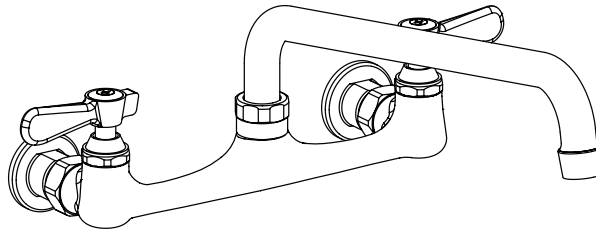

Use your smart phone to scan the above QR code to visit our website: www.bk-resources.com

8" Splash Mount Standard Duty Faucet with Swing Spout

Model: BKF-8W-G, Lead Free

Options:

BKF-C414-VR
Vandal Resistant Aerator - .5 GPM

BK-DMMK-90
Faucet Mounting Kit - *SOLD SEPARATELY*

Product Specifications:

- 1/4 Turn Ceramic Cartridges
- Stainless Steel Valves
- Color Coded Hot & Cold Indicators
- Double O-Ring Spout Seal
- High Polished Chrome Finish
- Lead Free Compliant
- Full Replacement Parts Available

Product Detail:

Model Number	DIM. A	DIM. B	DIM. C
BKF-8W-6-G	1.88" [47.6]	4.16" [105.6]	6" [152.4]
BKF-8W-8-G	2.31" [58.7]	4.56" [115.8]	8" [203.2]
BKF-8W-10-G	2.69" [68.3]	4.88" [123.8]	10" [254]
BKF-8W-12-G	3.56" [90.5]	5.31" [134.9]	12" [304.8]
BKF-8W-14-G	3.5" [88.9]	5.75" [146]	14" [355.6]
BKF-8W-16-G	3.88" [98.4]	6.09" [154.8]	16" [406.4]

Certifications:

PRODUCT SPECIFICATION SHEET

RESOURCES

8" Splash Mount Standard Duty Faucet with Swing Spout

Model: BKF-8W-G, Lead Free

Exploded Parts Detail:

Diagram #	Quantity	Part Number	Description
1	1	BKF-AER	Aerator
2	1	BKF-SPT-XX-G	Spout
3	1	BKF-SPT-SPACER	Spacer
4	2	BKF-SPT-ORING	O-Ring
5	1	BKF-SPT-NUT	Spout Nut
6	2	BKF-SBH	Handle
7	2	(1) BKF-W-HVC-G & (1) BKF-W-CVC-G	Ceramic Valves
8	1	BKF-8W-XX-G	Faucet Body
9	2	BKF-8W-ESC	Valve Mounting Nut
10	2	BKF-8W-ESC-WASHER	0.63 O-Ring