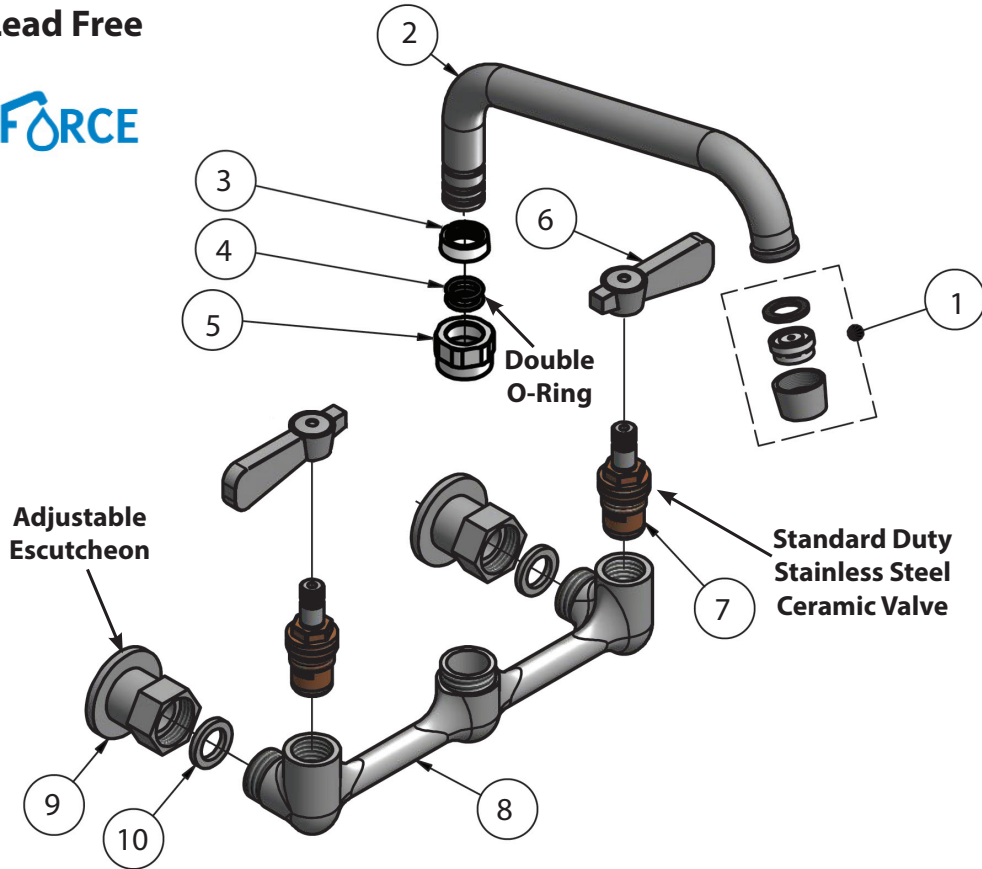

BK-DMMK-90
Faucet Mounting Kit - *SOLD SEPARATELY*

Product Specifications:

- 1/4 Turn Ceramic Cartridges
- Stainless Steel Valves
- Color Coded Hot & Cold Indicators
- Double O-Ring Spout Seal
- High Polished Chrome Finish
- Lead Free Compliant
- Full Replacement Parts Available

Certifications:

PRODUCT SPECIFICATION SHEET

RESOURCES

8" Splash Mount Standard Duty Faucet with Swing Spout

Model: BKF-8W-G, Lead Free

Exploded Parts Detail:

Diagram #	Quantity	Part Number	Description
1	1	BKF-AER	Aerator
2	1	BKF-SPT-XX-G	Spout
3	1	BKF-SPT-SPACER	Spacer
4	2	BKF-SPT-ORING	O-Ring
5	1	BKF-SPT-NUT	Spout Nut
6	2	BKF-SBH	Handle
7	2	(1) BKF-W-HVC-G & (1) BKF-W-CVC-G	Ceramic Valves
8	1	BKF-8W-XX-G	Faucet Body
9	2	BKF-8W-ESC	Valve Mounting Nut
10	2	BKF-8W-ESC-WASHER	0.63 O-Ring

Optional Spouts & Parts:

-  Standard Duty Gooseneck Spout
BKF-SPT-3G-G, BKF-SPT-5G-G
BKF-SPT-8G-G
-  Standard Duty DJ Swing Spout
BKF-SPT-18-G
-  Standard Duty Swing Spout
BKF-SPT-6-G, BKF-SPT-8-G
BKF-SPT-10-G, BKF-SPT-12-G
BKF-SPT-14-G, BKF-SPT-16-G
-  BKF-C414-VR
Vandal Resistant Aerator - .5 GPM