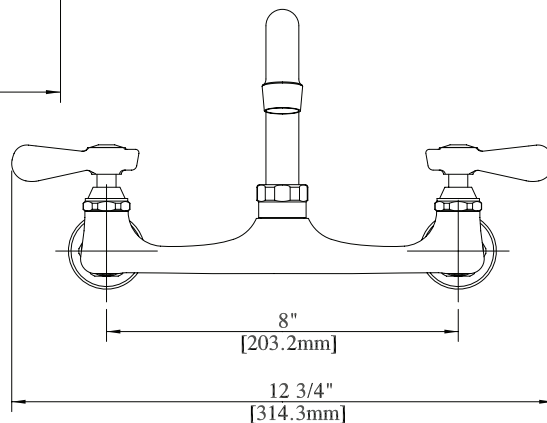

Use your smart phone to scan the above QR code to visit our website: www.bk-resources.com

8" Splash Mount Standard Duty Faucet with Swing Spout

Model: BKF-8W-G, Lead Free

Options:

BKF-C414-VR
Vandal Resistant Aerator - .5 GPM

BK-DMMK-90
Faucet Mounting Kit - *SOLD SEPARATELY*

Product Specifications:

- 1/4 Turn Ceramic Cartridges
- Stainless Steel Valves
- Color Coded Hot & Cold Indicators
- Double O-Ring Spout Seal
- High Polished Chrome Finish
- Lead Free Compliant
- Full Replacement Parts Available

Product Detail:

Model Number	DIM. A	DIM. B	DIM. C
BKF-8W-6-G	1.88" [47.6]	4.16" [105.6]	6" [152.4]
BKF-8W-8-G	2.31" [58.7]	4.56" [115.8]	8" [203.2]
BKF-8W-10-G	2.69" [68.3]	4.88" [123.8]	10" [254]
BKF-8W-12-G	3.56" [90.5]	5.31" [134.9]	12" [304.8]
BKF-8W-14-G	3.5" [88.9]	5.75" [146]	14" [355.6]
BKF-8W-16-G	3.88" [98.4]	6.09" [154.8]	16" [406.4]

Certifications:

PRODUCT SPECIFICATION SHEET

RESOURCES

8" Splash Mount Standard Duty Faucet with Swing Spout

Model: BKF-8W-G, Lead Free

Exploded Parts Detail:

Diagram #	Quantity	Part Number	Description
1	1	BKF-AER	Aerator
2	1	BKF-SPT-XX-G	Spout
3	1	BKF-SPT-SPACER	Spacer
4	2	BKF-SPT-ORING	O-Ring
5	1	BKF-SPT-NUT	Spout Nut
6	2	BKF-SBH	Handle
7	2	(1) BKF-W-HVC-G & (1) BKF-W-CVC-G	Ceramic Valves
8	1	BKF-8W-XX-G	Faucet Body
9	2	BKF-8W-ESC	Valve Mounting Nut
10	2	BKF-8W-ESC-WASHER	0.63 O-Ring