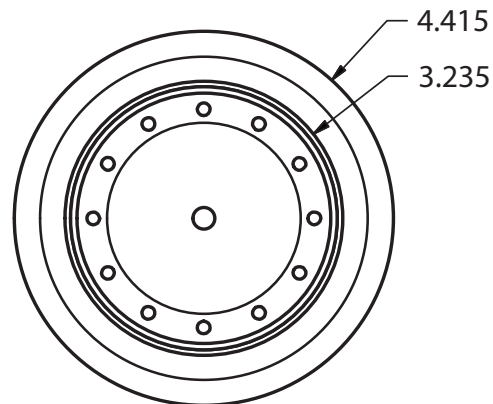

### 3 1/2" SS Basket Drain

Model: BKDR-4

#### Product Specifications:

- Crumb Cup Included
- 1 1/2" Outlet Connection

### 3 1/2" SS Basket Drain

Model: BKDR-4

**BKDR-4 - ISO VIEW**

Scale = 1:3

#### Exploded Parts Detail:

Diagram #	Quantity	Part Number	Description
1	1	BK-DC-35	Crumb Cup
2	1	BKDR-4	Drain Body
3	1	BKDR-4-W	Washer
4	1	BKDR-4-LN	Lock Nut
5	1	BKDR-TPW	Tail Piece Washer
6	1	BKDR-TPN	Tail Piece Nut