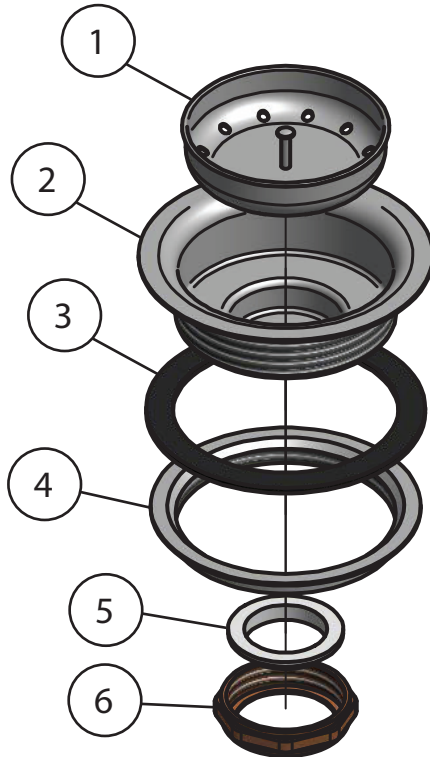

### 3 1/2" SS Basket Drain

Model: BKDR-4

#### Product Specifications:

- Crumb Cup Included
- 1 1/2" Outlet Connection

### 3 1/2" SS Basket Drain

Model: BKDR-4

**BKDR-4 - ISO VIEW**

Scale = 1:3

#### Exploded Parts Detail:

Diagram #	Quantity	Part Number	Description
1	1	BK-DC-35	Crumb Cup
2	1	BKDR-4	Drain Body
3	1	BKDR-4-W	Washer
4	1	BKDR-4-LN	Lock Nut
5	1	BKDR-TPW	Tail Piece Washer
6	1	BKDR-TPN	Tail Piece Nut