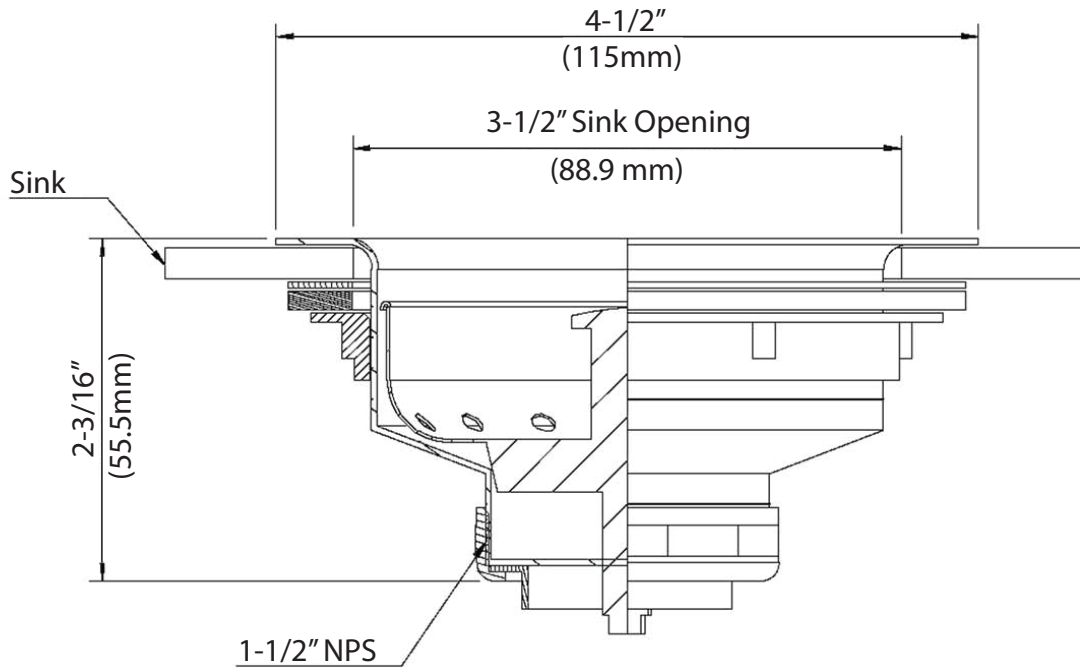

### 3 1/2" SS Basket Drain

Model: BKDR-4

#### Product Specifications:

- Crumb Cup Included
- 1 1/2" Outlet Connection

### 3 1/2" SS Basket Drain

Model: BKDR-4

**BKDR-4 - ISO VIEW**

Scale = 1:3

#### Exploded Parts Detail:

Diagram #	Quantity	Part Number	Description
1	1	BK-DC-35	Crumb Cup
2	1	BKDR-4	Drain Body
3	1	BKDR-4-W	Washer
4	1	BKDR-4-LN	Lock Nut
5	1	BKDR-TPW	Tail Piece Washer
6	1	BKDR-TPN	Tail Piece Nut