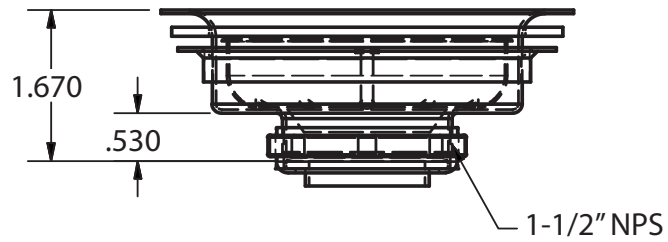

### 3 1/2" SS Basket Drain

Model: BKDR-4

#### Product Specifications:

- Crumb Cup Included
- 1 1/2" Outlet Connection

### 3 1/2" SS Basket Drain

Model: BKDR-4

**BKDR-4 - ISO VIEW**

Scale = 1:3

#### Exploded Parts Detail:

Diagram #	Quantity	Part Number	Description
1	1	BK-DC-35	Crumb Cup
2	1	BKDR-4	Drain Body
3	1	BKDR-4-W	Washer
4	1	BKDR-4-LN	Lock Nut
5	1	BKDR-TPW	Tail Piece Washer
6	1	BKDR-TPN	Tail Piece Nut