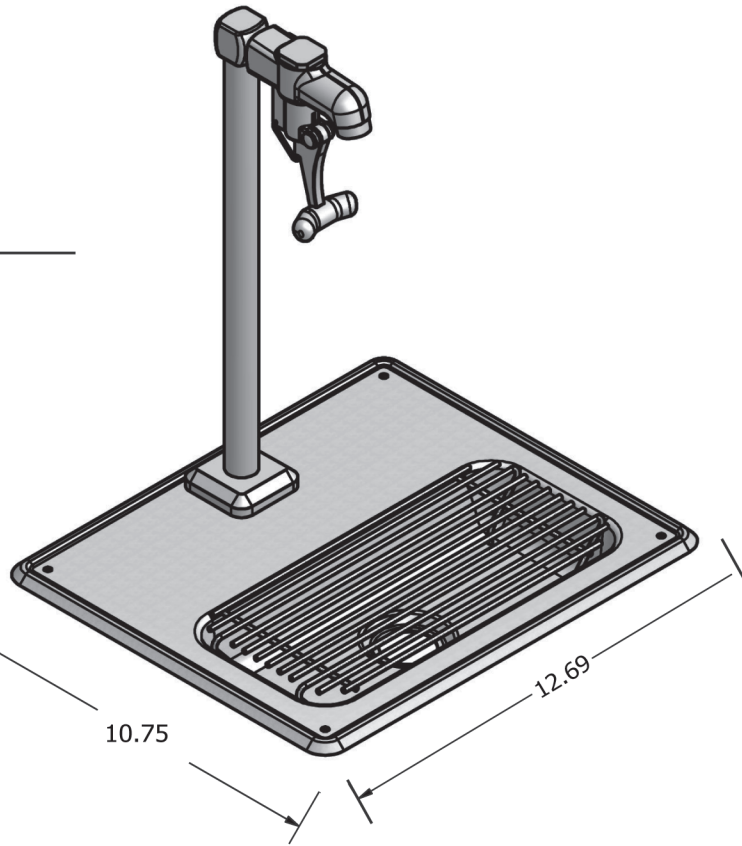

Use your smart phone to scan the above QR code to visit our website: www.bk-resources.com

Glass Filler Water Station Faucet & Sink Kit

Model: BK-WS-1SGF-G, Lead Free

Features:

- BK-SGF-G 
- BK-WS-G 

Options:

- Faucet & Sink Sold Separately or in a Kit

Product Specifications:

- Stainless Steel 300 Series 18 Ga.
- O.A Dimensions 13^{3/4}" (l) x 10^{3/4}" (w) x 1^{3/4}" (h)
- Locking Clip For Continuous Flow
- Cutout: 9" Front to Back, 10.375" Side to Side

Certifications:

Glass Filler Water Station Faucet & Sink Kit

Model: BK-WS-1SGF-G, Lead Free

Exploded Parts Detail:

Diagram #	Quantity	Part Number	Description
1	1	BKF-SGF-G	Glass Filler
2	1	BKF-SGF-G-B	Faucet Base
3	1	BKF-SGF-G-W	Base Washer
4	1	BK-WS-G	Grate
5	1	BK-WS	Water Station
6	1	BKF-SGF-G-MW1	Mounting Washer 1
7	1	BKF-SGF-G-MW2	Mounting Washer 2
8	1	BKF-SGF-G-MN	Mounting Nut