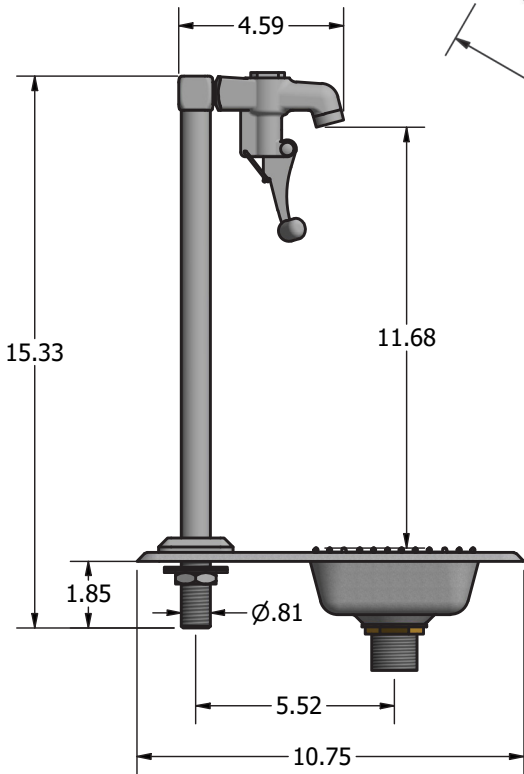

Use your smart phone to scan the above QR code to visit our website: www.bk-resources.com

Glass Filler Water Station Faucet & Sink Kit

Model: BK-WS-1SGF-G, Lead Free

Features:

- BK-SGF-G 
- BK-WS-G 

Options:

- Faucet & Sink Sold Separately or in a Kit

Product Specifications:

- Stainless Steel 300 Series 18 Ga.
- O.A Dimensions 13^{3/4}" (l) x 10^{3/4}" (w) x 1^{3/4}" (h)
- Locking Clip For Continuous Flow
- Cutout: 9" Front to Back, 10.375" Side to Side

Certifications:

Glass Filler Water Station Faucet & Sink Kit

Model: BK-WS-1SGF-G, Lead Free

Exploded Parts Detail:

Diagram #	Quantity	Part Number	Description
1	1	BKF-SGF-G	Glass Filler
2	1	BKF-SGF-G-B	Faucet Base
3	1	BKF-SGF-G-W	Base Washer
4	1	BK-WS-G	Grate
5	1	BK-WS	Water Station
6	1	BKF-SGF-G-MW1	Mounting Washer 1
7	1	BKF-SGF-G-MW2	Mounting Washer 2
8	1	BKF-SGF-G-MN	Mounting Nut