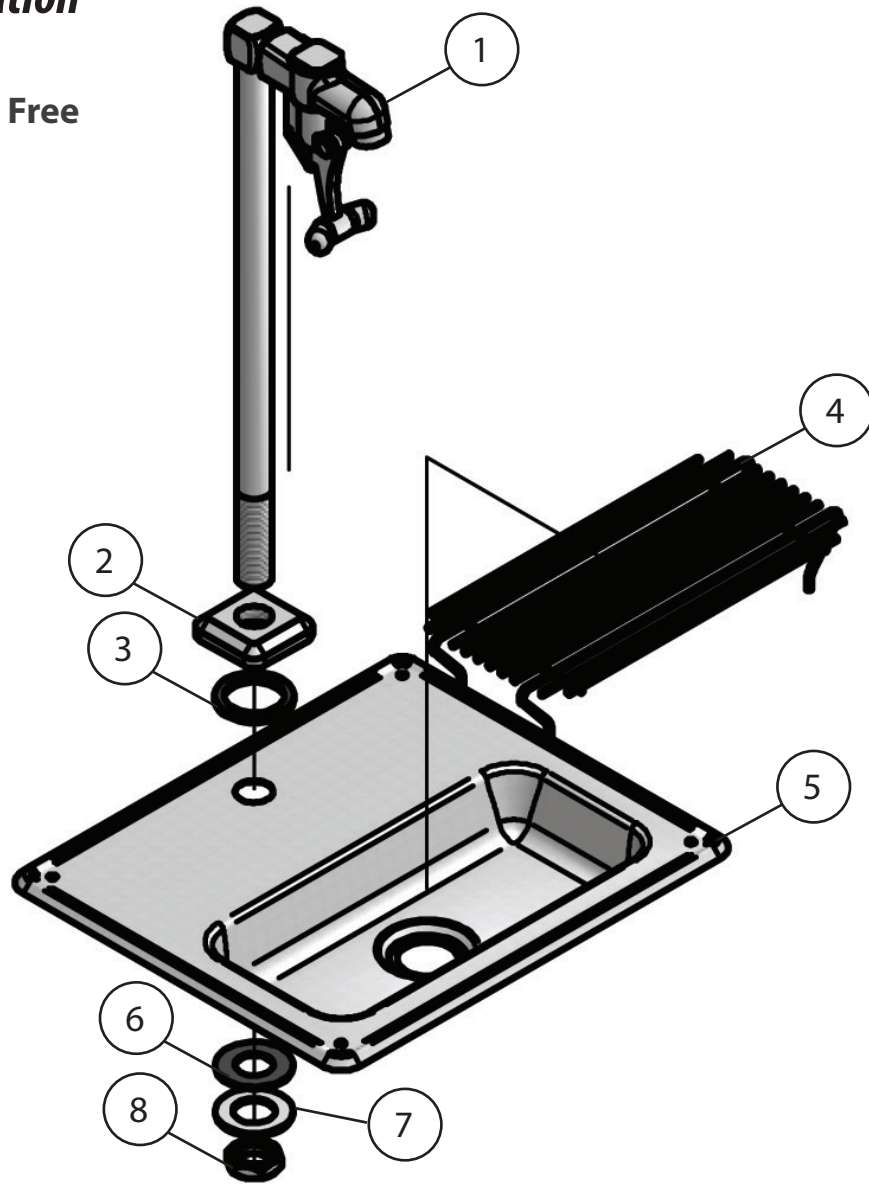

- Faucet & Sink Sold Separately or in a Kit

Product Specifications:

- Stainless Steel 300 Series 18 Ga.
- O.A Dimensions 13^{3/4}" (l) x 10^{3/4}" (w) x 1^{3/4}" (h)
- Locking Clip For Continuous Flow
- Cutout: 9" Front to Back, 10.375" Side to Side

Certifications:

Glass Filler Water Station Faucet & Sink Kit

Model: BK-WS-1SGF-G, Lead Free

Exploded Parts Detail:

Diagram #	Quantity	Part Number	Description
1	1	BKF-SGF-G	Glass Filler
2	1	BKF-SGF-G-B	Faucet Base
3	1	BKF-SGF-G-W	Base Washer
4	1	BK-WS-G	Grate
5	1	BK-WS	Water Station
6	1	BKF-SGF-G-MW1	Mounting Washer 1
7	1	BKF-SGF-G-MW2	Mounting Washer 2
8	1	BKF-SGF-G-MN	Mounting Nut